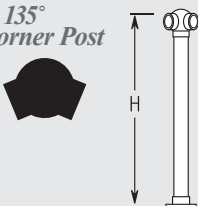

Center Post

Item#	Tubing	Height
S104/3	1 1/2"	36"
S204/3	2"	36"
S204/4	2"	42"

Center Post

Item#	Tubing	Height
D104/3	1 1/2"	36"
D204/3	2"	36"
D204/4	2"	42"

X Height:
36" Post = 19"
42" Post = 22"

Center Post

Item#	Tubing	Height
L004/5*	1"	6"
L104/5	1 1/2"	6"
L104/1	1 1/2"	12"
L204/5	2"	6"
L204/1	2"	12"

*1" Low Line Posts available in Chrome, Lido-Tone, and Brass finish only.

Tee Post

Item#	Tubing	Height
S105/3	1 1/2"	36"
S205/3	2"	36"
S205/4	2"	42"

Tee Post

Item#	Tubing	Height
D105/3	1 1/2"	36"
D205/3	2"	36"
D205/4	2"	42"

X Height:
36" Post = 19"
42" Post = 22"

Tee Post

Item#	Tubing	Height
L005/5*	1"	6"
L105/5	1 1/2"	6"
L105/1	1 1/2"	12"
L205/5	2"	6"
L205/1	2"	12"

*1" Low Line Posts available in Chrome, Lido-Tone, and Brass finish only.

135° Corner Post

Item#	Tubing	Height
S108/3	1 1/2"	36"
S208/3	2"	36"
S208/4	2"	42"

135° Corner Post

Item#	Tubing	Height
D108/3	1 1/2"	36"
D208/3	2"	36"
D208/4	2"	42"