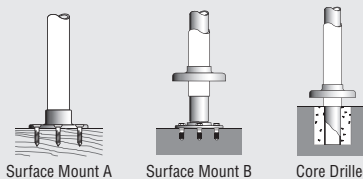

X Height:
36" Post = 19"
42" Post = 22"

135° Corner Post

Item#	Tubing	Height
L108/5	1 1/2"	6"
L108/1	1 1/2"	12"
L208/5	2"	6"
L208/1	2"	12"

Mounting Solutions:

Mounting Hardware Sold Separately

Please review the Mounting Solutions Specification Sheet to choose the mounting option best suited to your project. Mounting solutions are priced individually and need to be added to the "Factory Assembled" post prices.