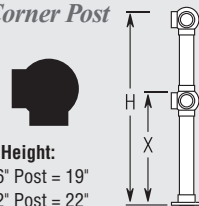

Corner Post