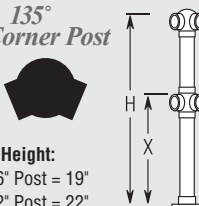

Center Post

Item#	Tubing	Height
S104/3	1 1/2"	36"
S204/3	2"	36"
S204/4	2"	42"

Center Post

Item#	Tubing	Height
D104/3	1 1/2"	36"
D204/3	2"	36"
D204/4	2"	42"

X Height:
36" Post = 19"
42" Post = 22"

Center Post

Tee Post

Item#	Tubing	Height
D105/3	1 1/2"	36"
D205/3	2"	36"
D205/4	2"	42"

X Height:
36" Post = 19"
42" Post = 22"

Tee Post

Item#	Tubing	Height
L005/5*	1"	6"
L105/5	1 1/2"	6"
L105/1	1 1/2"	12"
L205/5	2"	6"
L205/1	2"	12"

*1" Low Line Posts available in Chrome, Lido-Tone, and Brass finish only.

135° Corner Post

Item#	Tubing	Height
S108/3	1 1/2"	36"
S208/3	2"	36"
S208/4	2"	42"

135° Corner Post

Item#	Tubing	Height
D108/3	1 1/2"	36"
D208/3	2"	36"
D208/4	2"	42"

X Height:
36" Post = 19"
42" Post = 22"

135° Corner Post

Item#	Tubing	Height
L108/5	1 1/2"	6"
L108/1	1 1/2"	12"
L208/5	2"	6"
L208/1	2"	12"

Mounting Solutions:

Mounting Hardware Sold Separately

Please review the Mounting Solutions Specification Sheet to choose the mounting option best suited to your project. Mounting solutions are priced individually and need to be added to the "Factory Assembled" post prices.