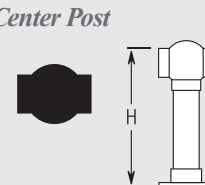

X Height:
36" Post = 19"
42" Post = 22"

Corner Post

Item#	Tubing	Height
L003/5*	1"	6"
L103/5	1 1/2"	6"
L103/1	1 1/2"	12"
L203/5	2"	6"
L203/1	2"	12"

*1" Low Line Posts available in Chrome, Lido-Tone, and Brass finish only.

Center Post

Item#	Tubing	Height
S104/3	1 1/2"	36"
S204/3	2"	36"
S204/4	2"	42"

Center Post

Item#	Tubing	Height
D104/3	1 1/2"	36"
D204/3	2"	36"
D204/4	2"	42"

X Height:
36" Post = 19"
42" Post = 22"

Center Post

Item#	Tubing	Height
L004/5*	1"	6"
L104/5	1 1/2"	6"
L104/1	1 1/2"	12"
L204/5	2"	6"
L204/1	2"	12"

*1" Low Line Posts available in Chrome, Lido-Tone, and Brass finish only.

Tee Post

Item#	Tubing	Height
S105/3	1 1/2"	36"
S205/3	2"	36"
S205/4	2"	42"