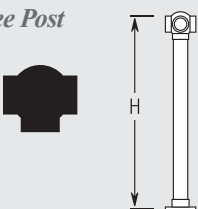

Item#	Tubing	Height
S102/3	1 1/2"	36"
S202/3	2"	36"
S202/4	2"	42"

End Post

Item#	Tubing	Height
D102/3	1 1/2"	36"
D202/3	2"	36"
D202/4	2"	42"

X Height:
36" Post = 19"
42" Post = 22"

End Post

Item#	Tubing	Height
L002/5*	1"	6"
L102/5	1 1/2"	6"
L102/1	1 1/2"	12"
L202/5	2"	6"
L202/1	2"	12"

X Height:
36" Post = 19"
42" Post = 22"

Corner Post

Item#	Tubing	Height
L003/5*	1"	6"
L103/5	1 1/2"	6"
L103/1	1 1/2"	12"
L203/5	2"	6"
L203/1	2"	12"

*1" Low Line Posts available in Chrome, Lido-Tone, and Brass finish only.

Center Post

Item#	Tubing	Height
S104/3	1 1/2"	36"
S204/3	2"	36"
S204/4	2"	42"

Center Post

Item#	Tubing	Height
D104/3	1 1/2"	36"
D204/3	2"	36"
D204/4	2"	42"

X Height:
36" Post = 19"
42" Post = 22"

Center Post

Item#	Tubing	Height
L004/5*	1"	6"
L104/5	1 1/2"	6"
L104/1	1 1/2"	12"
L204/5	2"	6"
L204/1	2"	12"

*1" Low Line Posts available in Chrome, Lido-Tone, and Brass finish only.

Tee Post

Item#	Tubing	Height
S105/3	1 1/2"	36"
S205/3	2"	36"
S205/4	2"	42"