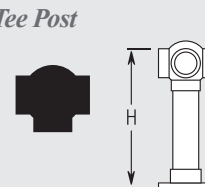

X Height:
36" Post = 19"
42" Post = 22"

Corner Post

Item#	Tubing	Height
L003/5*	1"	6"
L103/5	1 1/2"	6"
L103/1	1 1/2"	12"
L203/5	2"	6"
L203/1	2"	12"

*1" Low Line Posts available in Chrome, Lido-Tone, and Brass finish only.

Center Post

Item#	Tubing	Height
S104/3	1 1/2"	36"
S204/3	2"	36"
S204/4	2"	42"

Center Post

Item#	Tubing	Height
D104/3	1 1/2"	36"
D204/3	2"	36"
D204/4	2"	42"

X Height:
36" Post = 19"
42" Post = 22"

Center Post

Item#	Tubing	Height
L004/5*	1"	6"
L104/5	1 1/2"	6"
L104/1	1 1/2"	12"
L204/5	2"	6"
L204/1	2"	12"

*1" Low Line Posts available in Chrome, Lido-Tone, and Brass finish only.

Tee Post

Item#	Tubing	Height
S105/3	1 1/2"	36"
S205/3	2"	36"
S205/4	2"	42"

Tee Post

Item#	Tubing	Height
D105/3	1 1/2"	36"
D205/3	2"	36"
D205/4	2"	42"

X Height:
36" Post = 19"
42" Post = 22"

Tee Post

Item#	Tubing	Height
L005/5*	1"	6"
L105/5	1 1/2"	6"
L105/1	1 1/2"	12"
L205/5	2"	6"
L205/1	2"	12"