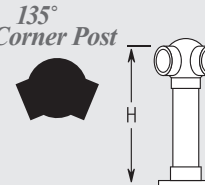

Center Post

Item#	Tubing	Height
S104/3	1 1/2"	36"
S204/3	2"	36"
S204/4	2"	42"

Center Post

Item#	Tubing	Height
D104/3	1 1/2"	36"
D204/3	2"	36"
D204/4	2"	42"

X Height:
36" Post = 19"
42" Post = 22"

Center Post

Tee Post

Item#	Tubing	Height
D105/3	1 1/2"	36"
D205/3	2"	36"
D205/4	2"	42"

X Height:
36" Post = 19"
42" Post = 22"

Tee Post

Item#	Tubing	Height
L005/5*	1"	6"
L105/5	1 1/2"	6"
L105/1	1 1/2"	12"
L205/5	2"	6"
L205/1	2"	12"

*1" Low Line Posts available in Chrome, Lido-Tone, and Brass finish only.

135° Corner Post

Item#	Tubing	Height
S108/3	1 1/2"	36"
S208/3	2"	36"
S208/4	2"	42"

135° Corner Post

Item#	Tubing	Height
D108/3	1 1/2"	36"
D208/3	2"	36"
D208/4	2"	42"

X Height:
36" Post = 19"
42" Post = 22"

135° Corner Post

Item#	Tubing	Height
L108/5	1 1/2"	6"
L108/1	1 1/2"	12"
L208/5	2"	6"
L208/1	2"	12"

Mounting Solutions:

Mounting Hardware Sold Separately

Please review the Mounting Solutions Specification Sheet to choose the mounting option best suited to your project. Mounting solutions are priced individually and need to be added to the "Factory Assembled" post prices.