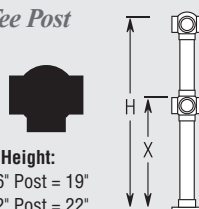

Item#	Tubing	Height
S102/3	1 1/2"	36"
S202/3	2"	36"
S202/4	2"	42"

End Post

Item#	Tubing	Height
D102/3	1 1/2"	36"
D202/3	2"	36"
D202/4	2"	42"

X Height:
36" Post = 19"
42" Post = 22"

End Post

Item#	Tubing	Height
L002/5*	1"	6"
L102/5	1 1/2"	6"
L102/1	1 1/2"	12"
L202/5	2"	6"
L202/1	2"	12"

Center Post

Item#	Tubing	Height
S104/3	1 1/2"	36"
S204/3	2"	36"
S204/4	2"	42"

Center Post

Item#	Tubing	Height
D104/3	1 1/2"	36"
D204/3	2"	36"
D204/4	2"	42"

X Height:
36" Post = 19"
42" Post = 22"

Center Post

Item#	Tubing	Height
L004/5*	1"	6"
L104/5	1 1/2"	6"
L104/1	1 1/2"	12"
L204/5	2"	6"
L204/1	2"	12"

*1" Low Line Posts available in Chrome, Lido-Tone, and Brass finish only.

Tee Post

Item#	Tubing	Height
S105/3	1 1/2"	36"
S205/3	2"	36"
S205/4	2"	42"

Tee Post

Item#	Tubing	Height
D105/3	1 1/2"	36"
D205/3	2"	36"
D205/4	2"	42"

X Height:
36" Post = 19"
42" Post = 22"

Tee Post

Item#	Tubing	Height
L005/5*	1"	6"
L105/5	1 1/2"	6"
L105/1	1 1/2"	12"
L205/5	2"	6"
L205/1	2"	12"