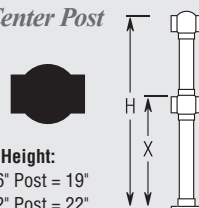

Item#	Tubing	Height
S102/3	1 1/2"	36"
S202/3	2"	36"
S202/4	2"	42"

End Post

Item#	Tubing	Height
D102/3	1 1/2"	36"
D202/3	2"	36"
D202/4	2"	42"

X Height:
36" Post = 19"
42" Post = 22"

End Post

Item#	Tubing	Height
L002/5*	1"	6"
L102/5	1 1/2"	6"
L102/1	1 1/2"	12"
L202/5	2"	6"
L202/1	2"	12"

X Height:
36" Post = 19"
42" Post = 22"

Corner Post

Item#	Tubing	Height
L003/5*	1"	6"
L103/5	1 1/2"	6"
L103/1	1 1/2"	12"
L203/5	2"	6"
L203/1	2"	12"

*1" Low Line Posts available in Chrome, Lido-Tone, and Brass finish only.

Center Post

Item#	Tubing	Height
S104/3	1 1/2"	36"
S204/3	2"	36"
S204/4	2"	42"

Center Post

Item#	Tubing	Height
D104/3	1 1/2"	36"
D204/3	2"	36"
D204/4	2"	42"

X Height:
36" Post = 19"
42" Post = 22"

Center Post