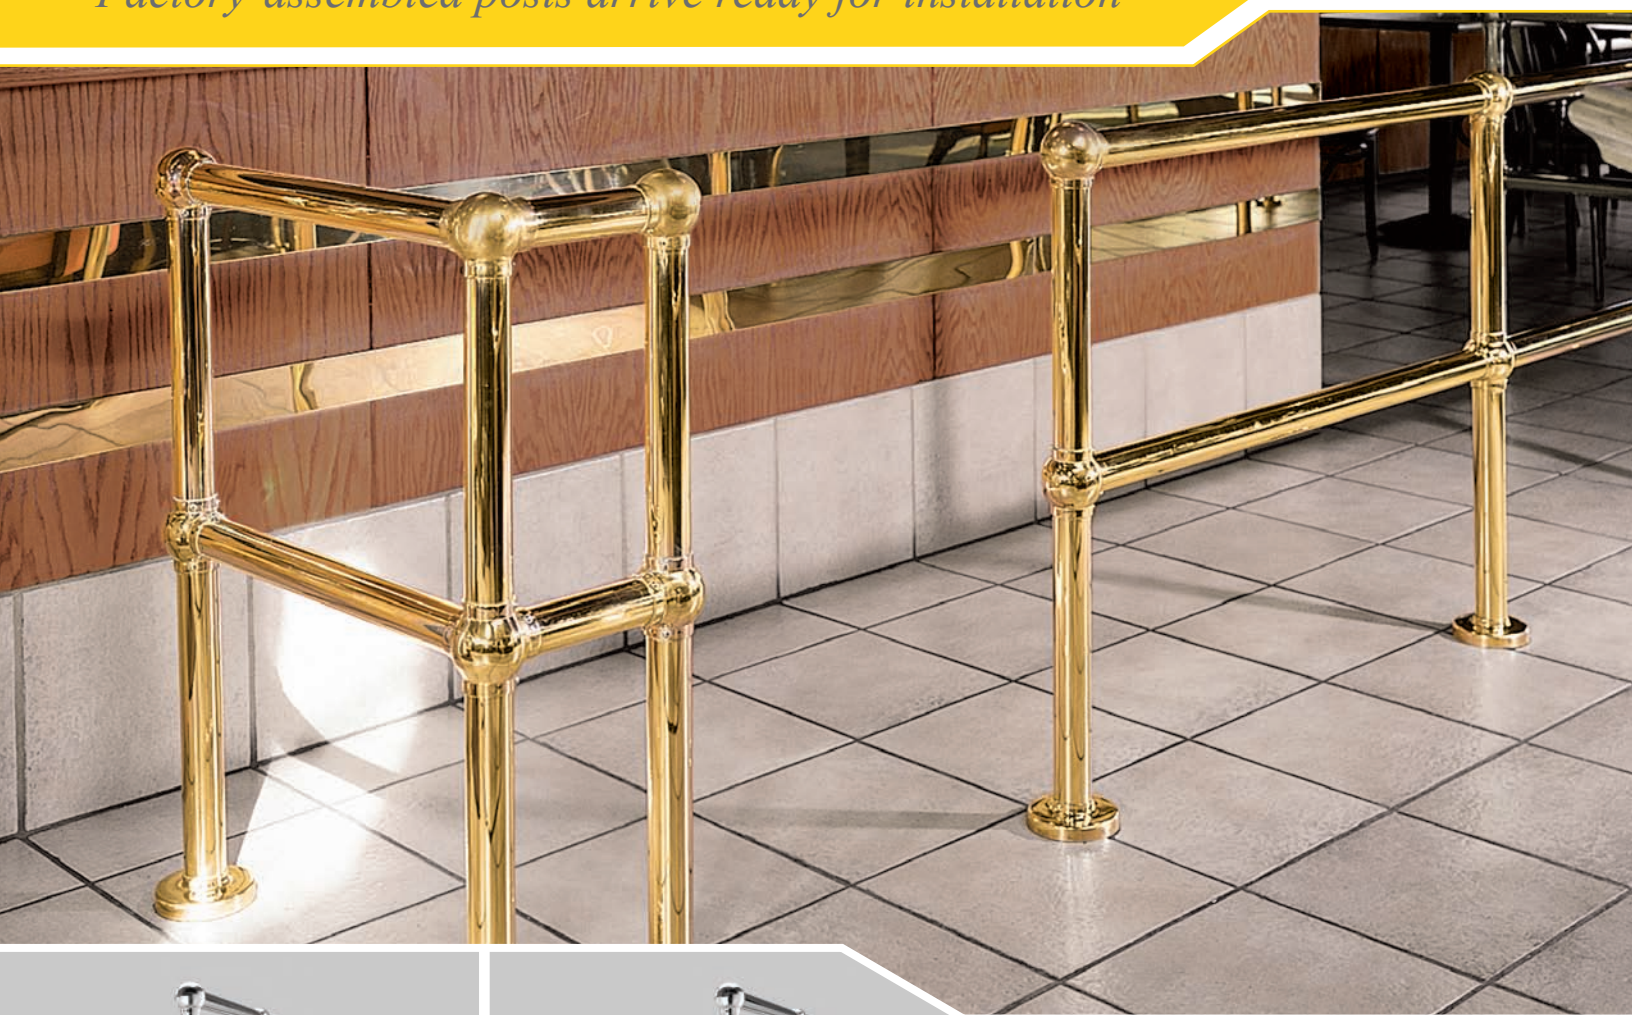

Pre-Fab Ball Posts

Factory-assembled posts arrive ready for installation

Single Line Posts

Double Line Posts

Low Line Posts

- *Prefabricated for quick and easy installation*
- *Factory welded posts provide for greater strength*
- *Space posts no greater than 4 feet apart for maximum stability*

Pre-Fab Ball Posts

Factory-assembled posts arrive ready for installation

Custom and special orders available. Please call for quote.

SINGLE LINE BALL POSTS

DOUBLE LINE BALL POSTS

LOW LINE BALL POSTS

End Post