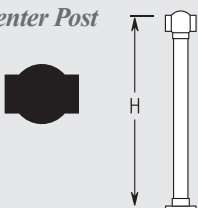

Item#	Tubing	Height
S102/3	1 1/2"	36"
S202/3	2"	36"
S202/4	2"	42"

End Post

Item#	Tubing	Height
D102/3	1 1/2"	36"
D202/3	2"	36"
D202/4	2"	42"

X Height:
36" Post = 19"
42" Post = 22"

End Post

Item#	Tubing	Height
L002/5*	1"	6"
L102/5	1 1/2"	6"
L102/1	1 1/2"	12"
L202/5	2"	6"
L202/1	2"	12"

*1" Low Line Posts available in Chrome, Lido-Tone, and Brass finish only.

Corner Post

Item#	Tubing	Height
S103/3	1 1/2"	36"
S203/3	2"	36"
S203/4	2"	42"

Corner Post

Item#	Tubing	Height
D103/3	1 1/2"	36"
D203/3	2"	36"
D203/4	2"	42"

X Height:
36" Post = 19"
42" Post = 22"

Corner Post

Item#	Tubing	Height
L003/5*	1"	6"
L103/5	1 1/2"	6"
L103/1	1 1/2"	12"
L203/5	2"	6"
L203/1	2"	12"

*1" Low Line Posts available in Chrome, Lido-Tone, and Brass finish only.

Center Post

Item#	Tubing	Height
S104/3	1 1/2"	36"
S204/3	2"	36"
S204/4	2"	42"

Center Post

Item#	Tubing	Height
D104/3	1 1/2"	36"
D204/3	2"	36"
D204/4	2"	42"

X Height:
36" Post = 19"
42" Post = 22"

Center Post