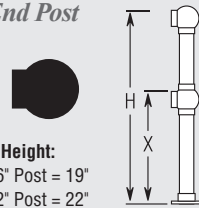

Item#	Tubing	Height
S102/3	1 1/2"	36"
S202/3	2"	36"
S202/4	2"	42"

End Post

Item#	Tubing	Height
D102/3	1 1/2"	36"
D202/3	2"	36"
D202/4	2"	42"

X Height:
36" Post = 19"
42" Post = 22"

End Post

Item#	Tubing	Height
L002/5*	1"	6"
L102/5	1 1/2"	6"
L102/1	1 1/2"	12"
L202/5	2"	6"
L202/1	2"	12"

Center Post

Item#	Tubing	Height
S104/3	1 1/2"	36"
S204/3	2"	36"
S204/4	2"	42"

Center Post

Item#	Tubing	Height
D104/3	1 1/2"	36"
D204/3	2"	36"
D204/4	2"	42"

X Height:
36" Post = 19"
42" Post = 22"

Center Post