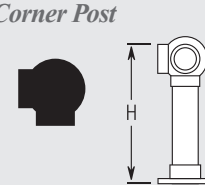

Item#	Tubing	Height
S102/3	1 1/2"	36"
S202/3	2"	36"
S202/4	2"	42"

End Post

Item#	Tubing	Height
D102/3	1 1/2"	36"
D202/3	2"	36"
D202/4	2"	42"

X Height:
36" Post = 19"
42" Post = 22"

End Post

Item#	Tubing	Height
L002/5*	1"	6"
L102/5	1 1/2"	6"
L102/1	1 1/2"	12"
L202/5	2"	6"
L202/1	2"	12"

*1" Low Line Posts available in Chrome, Lido-Tone, and Brass finish only.

Corner Post

Item#	Tubing	Height
S103/3	1 1/2"	36"
S203/3	2"	36"
S203/4	2"	42"

Corner Post

Item#	Tubing	Height
D103/3	1 1/2"	36"
D203/3	2"	36"
D203/4	2"	42"

X Height:
36" Post = 19"
42" Post = 22"

Corner Post

Item#	Tubing	Height
L003/5*	1"	6"
L103/5	1 1/2"	6"
L103/1	1 1/2"	12"
L203/5	2"	6"
L203/1	2"	12"

*1" Low Line Posts available in Chrome, Lido-Tone, and Brass finish only.

Center Post

Item#	Tubing	Height
S104/3	1 1/2"	36"
S204/3	2"	36"
S204/4	2"	42"

Center Post

Item#	Tubing	Height
D104/3	1 1/2"	36"
D204/3	2"	36"
D204/4	2"	42"

X Height:
36" Post = 19"
42" Post = 22"

Center Post