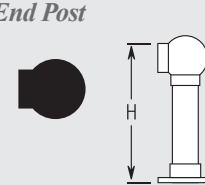

Item#	Tubing	Height
S102/3	1 1/2"	36"
S202/3	2"	36"
S202/4	2"	42"

End Post

Item#	Tubing	Height
D102/3	1 1/2"	36"
D202/3	2"	36"
D202/4	2"	42"

X Height:
36" Post = 19"
42" Post = 22"

End Post

Item#	Tubing	Height
L002/5*	1"	6"
L102/5	1 1/2"	6"
L102/1	1 1/2"	12"
L202/5	2"	6"
L202/1	2"	12"

*1" Low Line Posts available in Chrome, Lido-Tone, and Brass finish only.

Corner Post

Item#	Tubing	Height
S103/3	1 1/2"	36"
S203/3	2"	36"
S203/4	2"	42"

Corner Post

Item#	Tubing	Height
D103/3	1 1/2"	36"
D203/3	2"	36"
D203/4	2"	42"