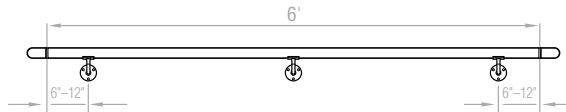

XX-HR1004/1H

4-ft Handrail Kit

- 1-4' tube
- 2 Brackets
- 2 Wall Returns

XX-HR1005/1H

5-ft Handrail Kit

- 1-5' tube
- 2 Brackets
- 2 Wall Returns

XX-HR1006/1H

6-ft Handrail Kit

- 1-6' tube
- 3 Brackets
- 2 Wall Returns

XX-HR1010/1H

10-ft Handrail Kit

- 2-5' tubes
- 4 Brackets
- 1 Splice
- 2 Wall Returns

XX-HR1012/1H

12-ft Handrail Kit

- 2-6' tubes
- 4 Brackets
- 1 Splice
- 2 Wall Returns