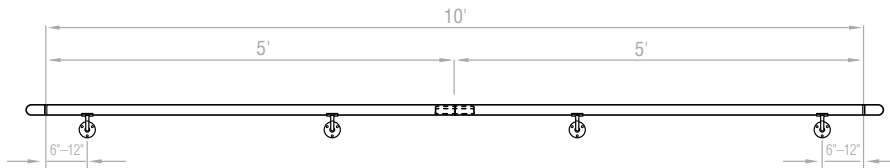

Standard Handrail Kits

HANDRAIL KITS INCLUDE ALL NECESSARY COMPONENTS

ASSEMBLED HANDRAIL

"XX" in the product number designates material/finish. **00** = Brass **40** = Polished Stainless Steel **44** = Satin Stainless Steel

XX-HR1004/1H

4-ft Handrail Kit

- 1-4' tube
- 2 Brackets
- 2 Wall Returns

XX-HR1005/1H

5-ft Handrail Kit

- 1-5' tube
- 2 Brackets
- 2 Wall Returns

XX-HR1006/1H

6-ft Handrail Kit

- 1-6' tube
- 3 Brackets
- 2 Wall Returns

XX-HR1010/1H

10-ft Handrail Kit

- 2-5' tubes
- 4 Brackets
- 1 Splice
- 2 Wall Returns

XX-HR1012/1H

12-ft Handrail Kit

- 2-6' tubes
- 4 Brackets
- 1 Splice
- 2 Wall Returns

XX-HR1018/1H

18-ft Handrail Kit

- 3-6' tubes
- 6 Brackets
- 2 Splices
- 2 Wall Returns

Each bracket must be anchored to a wall stud or solid backing. Recommended spacing should not exceed 48".