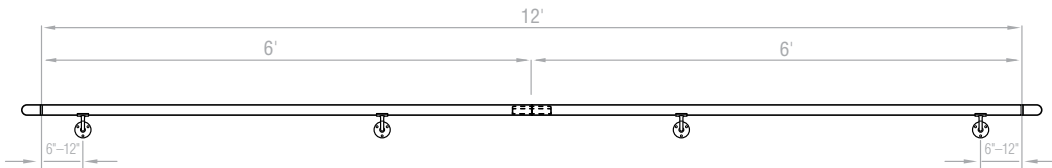

- 1-6' tube
- 3 Brackets
- 2 Wall Returns

XX-HR1010/1H

10-ft Handrail Kit

- 2-5' tubes
- 4 Brackets
- 1 Splice
- 2 Wall Returns

XX-HR1012/1H

12-ft Handrail Kit

- 2-6' tubes
- 4 Brackets
- 1 Splice
- 2 Wall Returns

XX-HR1018/1H

18-ft Handrail Kit

- 3-6' tubes
- 6 Brackets
- 2 Splices
- 2 Wall Returns

Each bracket must be anchored to a wall stud or solid backing. Recommended spacing should not exceed 48".