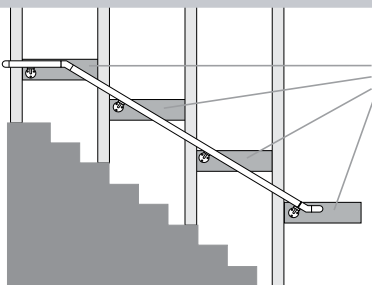

- 1-6' tube
- 3 Brackets
- 2 Wall Returns

XX-HR1010/1H

10-ft Handrail Kit

- 2-5' tubes
- 4 Brackets
- 1 Splice
- 2 Wall Returns

XX-HR1012/1H

12-ft Handrail Kit

- 2-6' tubes
- 4 Brackets
- 1 Splice
- 2 Wall Returns

XX-HR1018/1H

18-ft Handrail Kit

- 3-6' tubes
- 6 Brackets
- 2 Splices
- 2 Wall Returns

Each bracket must be anchored to a wall stud or solid backing. Recommended spacing should not exceed 48".