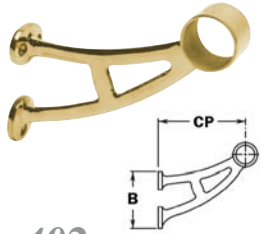

Brackets for Footrail & Armrail

Solid Brass and Stainless Steel Components

Lavi's full line of foot rail and arm rail fittings enhance both traditional and contemporary railing projects.

Brackets for Footrail & Armrail

	BRASS
	BRASS & CHROME
	STAINLESS STEEL
	BRASS & STAINLESS STEEL

400
Combination Bracket

Item#	Tubing	CP	H
● 400/1H	1 1/2"	6 7/16"	6 5/8"
● 400/2	2"	6 1/8"	7"
● 400/2H	2 1/2"	6 1/8"	7 1/4"
● 400/3	3"	6 1/8"	7 1/2"

402
Bar Mount Bracket

Item#	Tubing	CP	B
● 402/1H	1 1/2"	6 1/16"	4"
● 402/2	2"	6 7/8"	4 1/4"

Bar Mount Bracket may be bolted from back side for additional strength.

404
Floor Mount Bracket

Item#	Tubing	CP	B
● 404/1H	1 1/2"	6"	6 5/16"
● 404/2	2"	6 1/8"	6 11/16"

Lido Weld Adhesive
LB-00201

Flush 147° Angle (730A)

Ball Finial (604)

Tubing

Please check our current price list for ongoing information updates.