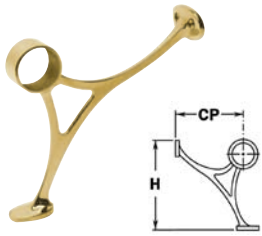

Brackets for Footrail & Armrail

Solid Brass and Stainless Steel Components

Lavi's full line of foot rail and arm rail fittings enhance both traditional and contemporary railing projects.

Brackets for Footrail & Armrail

	BRASS
	BRASS & CHROME
	STAINLESS STEEL
	BRASS & STAINLESS STEEL

400
Combination Bracket

Item#	Tubing	CP	H
● 400/1H	1 1/2"	6 7/16"	6 5/8"
● 400/2	2"	6 1/8"	7"
● 400/2H	2 1/2"	6 1/8"	7 1/4"
● 400/3	3"	6 1/8"	7 1/2"

402
Bar Mount Bracket

Item#	Tubing	CP	B
● 402/1H	1 1/2"	6 1/16"	4"
● 402/2	2"	6 7/8"	4 1/4"

Bar Mount Bracket may be bolted from back side for additional strength.

404
Floor Mount Bracket

Item#	Tubing	CP	B
● 404/1H	1 1/2"	6"	6 5/16"
● 404/2	2"	6 1/8"	6 11/16"

Lido Weld Adhesive
LB-00201

Flush 147° Angle (730A)

Ball Finial (604)

Tubing

Please check our current price list for ongoing information updates.