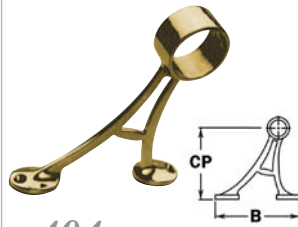

Brackets for Footrail & Armrail

Solid Brass and Stainless Steel Components

Lavi's full line of foot rail and arm rail fittings enhance both traditional and contemporary railing projects.

Brackets for Footrail & Armrail

	BRASS
	BRASS & CHROME
	STAINLESS STEEL
	BRASS & STAINLESS STEEL

400
Combination Bracket

Item#	Tubing	CP	H
● 400/1H	1 1/2"	6 7/16"	6 5/8"
● 400/2	2"	6 1/8"	7"
● 400/2H	2 1/2"	6 1/8"	7 1/4"
● 400/3	3"	6 1/8"	7 1/2"

402
Bar Mount Bracket

Item#	Tubing	CP	B
● 402/1H	1 1/2"	6 1/16"	4"
● 402/2	2"	6 7/8"	4 1/4"

Bar Mount Bracket may be bolted from back side for additional strength.

404
Floor Mount Bracket

Item#	Tubing	CP	B
● 404/1H	1 1/2"	6"	6 5/16"
● 404/2	2"	6 1/8"	6 11/16"

406
Contemporary Bracket

Item#	Tubing	CP	B
● 406/2	2"	6 1/16"	2 7/8"

410
Victorian Bracket

Item#	Tubing	CP	B
● 410/2	2"	8 1/8"	4 11/16"

411
Deluxe Victorian Bracket

Item#	Tubing	CP	B
● 411/2	2"	7 1/2"	4 5/8"