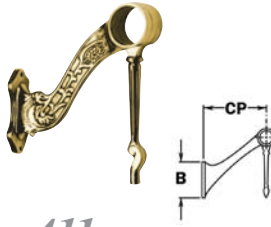

Brackets for Footrail & Armrail

Solid Brass and Stainless Steel Components

Lavi's full line of foot rail and arm rail fittings enhance both traditional and contemporary railing projects.

Brackets for Footrail & Armrail

	BRASS
	BRASS & CHROME
	STAINLESS STEEL
	BRASS & STAINLESS STEEL

400
Combination Bracket

Item#	Tubing	CP	H
● 400/1H	1 1/2"	6 7/16"	6 5/8"
● 400/2	2"	6 1/8"	7"
● 400/2H	2 1/2"	6 1/8"	7 1/4"
● 400/3	3"	6 1/8"	7 1/2"

402
Bar Mount Bracket

Item#	Tubing	CP	B
● 402/1H	1 1/2"	6 1/16"	4"
● 402/2	2"	6 7/8"	4 1/4"

Bar Mount Bracket may be bolted from back side for additional strength.

404
Floor Mount Bracket

Item#	Tubing	CP	B
● 404/1H	1 1/2"	6"	6 5/16"
● 404/2	2"	6 1/8"	6 11/16"

406
Contemporary Bracket

Item#	Tubing	CP	B
● 406/2	2"	6 1/16"	2 7/8"

410
Victorian Bracket

Item#	Tubing	CP	B
● 410/2	2"	8 1/8"	4 11/16"

411
Deluxe Victorian Bracket

Item#	Tubing	CP	B
● 411/2	2"	7 1/2"	4 5/8"