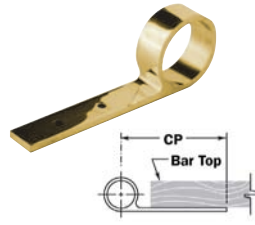

402
Bar Mount Bracket

Item#	Tubing	CP	B
● 402/1H	1 1/2"	6 1/16"	4"
● 402/2	2"	6 7/8"	4 1/4"

Bar Mount Bracket may be bolted from back side for additional strength.

404
Floor Mount Bracket

Item#	Tubing	CP	B
● 404/1H	1 1/2"	6"	6 5/16"
● 404/2	2"	6 1/8"	6 11/16"

406
Contemporary Bracket

Item#	Tubing	CP	B
● 406/2	2"	6 1/16"	2 7/8"

410
Victorian Bracket

Item#	Tubing	CP	B
● 410/2	2"	8 1/8"	4 11/16"

411
Deluxe Victorian Bracket

Item#	Tubing	CP	B
● 411/2	2"	7 1/2"	4 5/8"

450
Armrail Bracket

Item#	Tubing	CP
● 450/1H	1 1/2"	5 3/4"
● 450/2	2"	5 9/16"
● 450/2H	2 1/2"	7"

460
Elephant Head Bracket

Item#	Tubing	CP
● 460/2	2"	3 1/4"

Related Products

Lido-Lustre Metal Polish
LB-00202

Lido Weld Adhesive
LB-00201

Flush 147° Angle (730A)

Ball Finial (604)

Tubing

Please check our current price list for ongoing information updates.