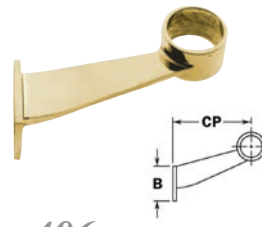

	BRASS
	BRASS & CHROME
	STAINLESS STEEL
	BRASS & STAINLESS STEEL

400
Combination Bracket

Item#	Tubing	CP	H
● 400/1H	1 1/2"	6 7/16"	6 5/8"
● 400/2	2"	6 1/8"	7"
● 400/2H	2 1/2"	6 1/8"	7 1/4"
● 400/3	3"	6 1/8"	7 1/2"

402
Bar Mount Bracket

Item#	Tubing	CP	B
● 402/1H	1 1/2"	6 1/16"	4"
● 402/2	2"	6 7/8"	4 1/4"

Bar Mount Bracket may be bolted from back side for additional strength.

404
Floor Mount Bracket

Item#	Tubing	CP	B
● 404/1H	1 1/2"	6"	6 5/16"
● 404/2	2"	6 1/8"	6 11/16"

406
Contemporary Bracket

Item#	Tubing	CP	B
● 406/2	2"	6 1/16"	2 7/8"

410
Victorian Bracket

Item#	Tubing	CP	B
● 410/2	2"	8 1/8"	4 11/16"

411
Deluxe Victorian Bracket

Item#	Tubing	CP	B
● 411/2	2"	7 1/2"	4 5/8"

Lido Weld Adhesive
LB-00201

Flush 147° Angle (730A)

Ball Finial (604)

Tubing

Please check our current price list for ongoing information updates.