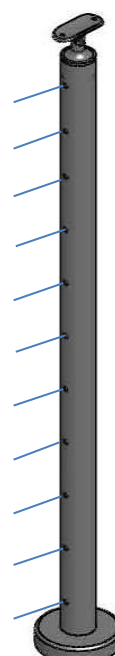

49-C424/42/F/SM/C/AS
Center Post, 1/8" Cable
$ 174.00

49-C424/42/F/MD/C/AS
Center Post, 3/16" Cable
$ 174.00

49-C424/42/F/SM/S/AS
Stair Post, 1/8" Cable
$ 174.00

49-C424/42/F/MD/S/AS
Stair Post, 3/16" Cable
$ 174.00

49-C424/42/F/SM/R/AS
Receiver Post, 1/8" Cable
$ 200.00

49-C424/42/F/MD/R/AS
Receiver Post, 3/16" Cable
$ 200.00