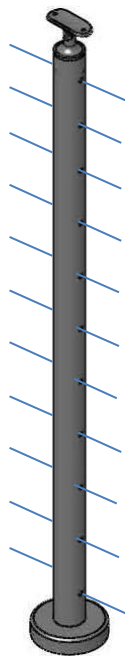

GLASS RAIL **ADJUSTABLE SADDLE POSTS**

Short adjustable bracket can be substituted with an adjustable ball saddle (part# 49-821/424)

49-G424/42/F/MD/E/AS  
End Post, 3/8" Glass  
\$ 202.00

49-G424/42/F/LG/E/AS  
End Post, 1/2" Glass  
\$ 202.00

\* Corner post bracket is not adjustable

GLASS RAIL **FLUSH FITTING POSTS**

49-G424/42/F/MD/E/FE  
End Post, 3/8" Glass  
\$ 202.00

49-G424/42/F/LG/E/FE  
End Post, 1/2" Glass  
\$ 202.00

49-G424/42/F/MD/C/FT  
Center Post, 3/8" Glass  
\$ 240.00

49-G424/42/F/LG/C/FT  
Center Post, 1/2" Glass  
\$ 240.00

49-G424/42/F/MD/L/FL  
Corner Post, 3/8" Glass  
\$ 240.00

49-G424/42/F/LG/L/FL  
Corner Post, 1/2" Glass  
\$ 240.00

CABLE RAIL **ADJUSTABLE SADDLE POSTS**

49-C424/42/F/SM/A/AS  
 Anchor Post, 1/8" Cable  
 \$ 200.00

49-C424/42/F/MD/A/AS  
 Anchor Post, 3/16" Cable  
 \$ 200.00

49-C424/42/F/SM/C/AS  
 Center Post, 1/8" Cable  
 \$ 174.00

49-C424/42/F/MD/C/AS  
 Center Post, 3/16" Cable  
 \$ 174.00