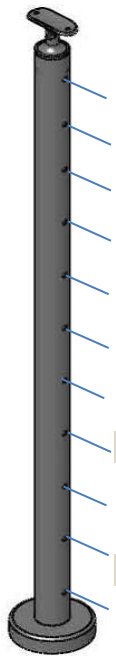

GLASS RAIL **ADJUSTABLE SADDLE POSTS**

Short adjustable bracket can be substituted with an adjustable ball saddle (part# 49-821/424)

49-G424/42/F/MD/E/AS  
End Post, 3/8" Glass  
\$ 202.00

49-G424/42/F/LG/E/AS  
End Post, 1/2" Glass  
\$ 202.00

49-G424/42/F/MD/C/AS  
Center Post, 3/8" Glass  
\$ 240.00

49-G424/42/F/LG/C/AS  
Center Post, 1/2" Glass  
\$ 240.00

49-G424/42/F/MD/L/AS  
Corner Post, 3/8" Glass  
\$ 240.00

49-G424/42/F/LG/L/AS  
Corner Post, 1/2" Glass  
\$ 240.00

\* Corner post bracket is not adjustable

GLASS RAIL **FLUSH FITTING POSTS**

49-G424/42/F/MD/E/FE  
End Post, 3/8" Glass  
\$ 202.00

49-G424/42/F/LG/E/FE  
End Post, 1/2" Glass  
\$ 202.00

49-G424/42/F/MD/C/FT  
Center Post, 3/8" Glass  
\$ 240.00

49-G424/42/F/LG/C/FT  
Center Post, 1/2" Glass  
\$ 240.00

49-G424/42/F/MD/L/FL  
Corner Post, 3/8" Glass  
\$ 240.00

49-G424/42/F/LG/L/FL  
Corner Post, 1/2" Glass  
\$ 240.00

CABLE RAIL **ADJUSTABLE SADDLE POSTS**