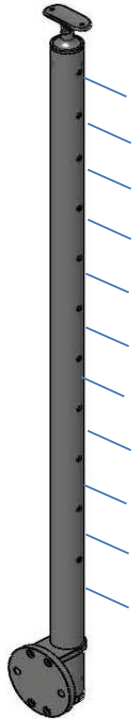

GLASS RAIL **ADJUSTABLE SADDLE POSTS**

Short adjustable bracket  
can be substituted with an  
adjustable ball saddle  
(part# 49-821/424)

49-G424/42/W/MD/E/AS  
End Post, 3/8" Glass  
\$ 257.00

49-G424/42/W/LG/E/AS  
End Post, 1/2" Glass  
\$ 257.00

49-G424/42/W/MD/C/AS  
Center Post, 3/8" Glass  
\$ 295.00

49-G424/42/W/LG/C/AS  
Center Post, 1/2" Glass  
\$ 295.00

49-G424/42/W/MD/L/AS  
Corner Post, 3/8" Glass  
\$ 295.00

49-G424/42/W/LG/L/AS  
Corner Post, 1/2" Glass  
\$ 295.00

GLASS RAIL **FLUSH FITTING POSTS**

49-G424/42/W/MD/E/FE  
End Post, 3/8" Glass  
\$ 257.00

49-G424/42/W/LG/E/FE  
End Post, 1/2" Glass  
\$ 257.00

49-G424/42/W/MD/C/FT  
Center Post, 3/8" Glass  
\$ 295.00

49-G424/42/W/LG/C/FT  
Center Post, 1/2" Glass  
\$ 295.00

49-G424/42/W/MD/L/FL  
Corner Post, 3/8" Glass  
\$ 295.00

49-G424/42/W/LG/L/FL  
Corner Post, 1/2" Glass  
\$ 295.00

CABLE RAIL **ADJUSTABLE SADDLE POSTS**