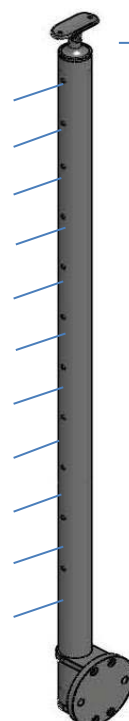

GLASS RAIL **ADJUSTABLE SADDLE POSTS**

Short adjustable bracket  
can be substituted with an  
adjustable ball saddle  
(part# 49-821/424)

49-G424/42/W/MD/E/AS  
End Post, 3/8" Glass  
\$ 257.00

49-G424/42/W/LG/E/AS  
End Post, 1/2" Glass  
\$ 257.00

49-G424/42/W/LG/C/FT  
Center Post, 1/2" Glass  
\$ 295.00

49-G424/42/W/MD/L/FL  
Corner Post, 3/8" Glass  
\$ 295.00

49-G424/42/W/LG/L/FL  
Corner Post, 1/2" Glass  
\$ 295.00

CABLE RAIL **ADJUSTABLE SADDLE POSTS**

49-C424/42/W/SM/A/AS  
Anchor Post, 1/8" Cable  
\$ 255.00

49-C424/42/W/MD/A/AS  
Anchor Post, 3/16" Cable  
\$ 255.00

49-C424/42/W/SM/C/AS  
Center Post, 1/8" Cable  
\$ 229.00

49-C424/42/W/MD/C/AS  
Center Post, 3/16" Cable  
\$ 229.00

49-C424/42/W/SM/S/AS  
Stair Post, 1/8" Cable  
\$ 229.00

49-C424/42/W/MD/S/AS  
Stair Post, 3/16" Cable  
\$ 229.00

Short adjustable bracket  
can be substituted with an  
adjustable ball saddle  
(part# 49-821/424)