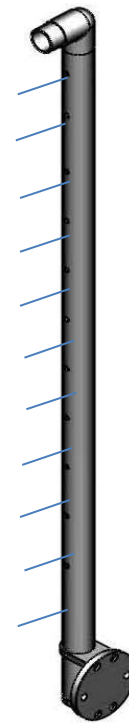

49-C424/42/W/SM/C/FT
Center Post, 1/8" Cable
$ 229.00

49-C424/42/W/MD/C/FT
Center Post, 3/16" Cable
$ 229.00