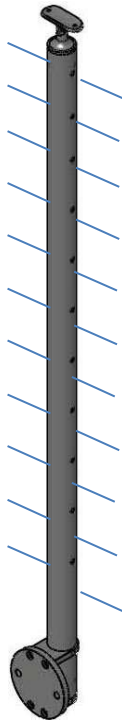

GLASS RAIL **ADJUSTABLE SADDLE POSTS**

Short adjustable bracket  
can be substituted with an  
adjustable ball saddle  
(part# 49-821/424)

49-G424/42/W/MD/E/AS  
End Post, 3/8" Glass  
\$ 257.00

49-G424/42/W/LG/E/AS  
End Post, 1/2" Glass  
\$ 257.00

GLASS RAIL **FLUSH FITTING POSTS**

49-G424/42/W/MD/E/FE  
End Post, 3/8" Glass  
\$ 257.00

49-G424/42/W/LG/E/FE  
End Post, 1/2" Glass  
\$ 257.00

49-G424/42/W/MD/C/FT  
Center Post, 3/8" Glass  
\$ 295.00

49-G424/42/W/LG/C/FT  
Center Post, 1/2" Glass  
\$ 295.00

49-G424/42/W/MD/L/FL  
Corner Post, 3/8" Glass  
\$ 295.00

49-G424/42/W/LG/L/FL  
Corner Post, 1/2" Glass  
\$ 295.00

CABLE RAIL **ADJUSTABLE SADDLE POSTS**

49-C424/42/W/SM/A/AS  
Anchor Post, 1/8" Cable  
\$ 255.00

49-C424/42/W/MD/A/AS  
Anchor Post, 3/16" Cable  
\$ 255.00

49-C424/42/W/SM/C/AS  
Center Post, 1/8" Cable  
\$ 229.00

49-C424/42/W/MD/C/AS  
Center Post, 3/16" Cable  
\$ 229.00