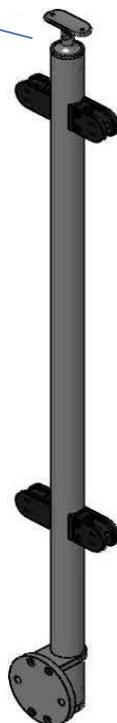

GLASS RAIL **ADJUSTABLE SADDLE POSTS**

Short adjustable bracket  
can be substituted with an  
adjustable ball saddle  
(part# 49-821/424)

49-G424/42/W/MD/E/AS  
End Post, 3/8" Glass  
\$ 257.00

49-G424/42/W/LG/E/AS  
End Post, 1/2" Glass  
\$ 257.00

49-G424/42/W/MD/C/AS  
Center Post, 3/8" Glass  
\$ 295.00

49-G424/42/W/LG/C/AS  
Center Post, 1/2" Glass  
\$ 295.00

49-G424/42/W/MD/L/AS  
Corner Post, 3/8" Glass  
\$ 295.00

49-G424/42/W/LG/L/AS  
Corner Post, 1/2" Glass  
\$ 295.00

GLASS RAIL **FLUSH FITTING POSTS**

49-G424/42/W/MD/E/FE  
End Post, 3/8" Glass  
\$ 257.00

49-G424/42/W/LG/E/FE  
End Post, 1/2" Glass  
\$ 257.00

49-G424/42/W/MD/C/FT  
Center Post, 3/8" Glass  
\$ 295.00

49-G424/42/W/LG/C/FT  
Center Post, 1/2" Glass  
\$ 295.00

49-G424/42/W/MD/L/FL  
Corner Post, 3/8" Glass  
\$ 295.00

49-G424/42/W/LG/L/FL  
Corner Post, 1/2" Glass  
\$ 295.00

CABLE RAIL **ADJUSTABLE SADDLE POSTS**