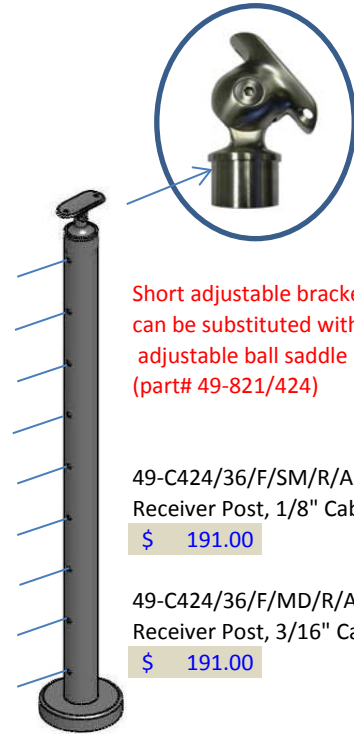

49-G424/36/F/LG/C/FT
Center Post, 1/2" Glass
\$ 231.00

49-G424/36/F/MD/L/FL
Corner Post, 3/8" Glass
\$ 231.00

49-G424/36/F/LG/L/FL
Corner Post, 1/2" Glass
\$ 231.00

CABLE RAIL **ADJUSTABLE SADDLE POSTS**

49-C424/36/F/SM/A/AS
Anchor Post, 1/8" Cable
\$ 191.00

49-C424/36/F/MD/A/AS
Anchor Post, 3/16" Cable
\$ 191.00

49-C424/36/F/SM/C/AS
Center Post, 1/8" Cable
\$ 165.00

49-C424/36/F/MD/C/AS
Center Post, 3/16" Cable
\$ 165.00

49-C424/36/F/SM/S/AS
Stair Post, 1/8" Cable
\$ 165.00

49-C424/36/F/MD/S/AS
Stair Post, 3/16" Cable
\$ 165.00

Short adjustable bracket can be substituted with an adjustable ball saddle (part# 49-821/424)