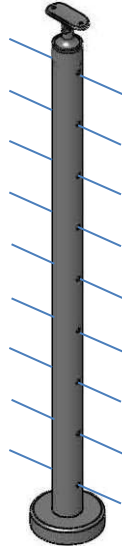

GLASS RAIL **ADJUSTABLE SADDLE POSTS**

Short adjustable bracket can be substituted with an adjustable ball saddle (part# 49-821/424)

49-G424/36/F/MD/E/AS
End Post, 3/8" Glass
\$ 193.00

49-G424/36/F/LG/E/AS
End Post, 1/2" Glass
\$ 193.00

* Corner post bracket is not adjustable

GLASS RAIL **FLUSH FITTING POSTS**

49-G424/36/F/MD/E/FE
End Post, 3/8" Glass
\$ 193.00

49-G424/36/F/LG/E/FE
End Post, 1/2" Glass
\$ 193.00

49-G424/36/F/MD/C/FT
Center Post, 3/8" Glass
\$ 231.00

49-G424/36/F/LG/C/FT
Center Post, 1/2" Glass
\$ 231.00

49-G424/36/F/MD/L/FL
Corner Post, 3/8" Glass
\$ 231.00

49-G424/36/F/LG/L/FL
Corner Post, 1/2" Glass
\$ 231.00

CABLE RAIL **ADJUSTABLE SADDLE POSTS**

49-C424/36/F/SM/A/AS
Anchor Post, 1/8" Cable
\$ 191.00

49-C424/36/F/MD/A/AS
Anchor Post, 3/16" Cable
\$ 191.00

49-C424/36/F/SM/C/AS
Center Post, 1/8" Cable
\$ 165.00

49-C424/36/F/MD/C/AS
Center Post, 3/16" Cable
\$ 165.00