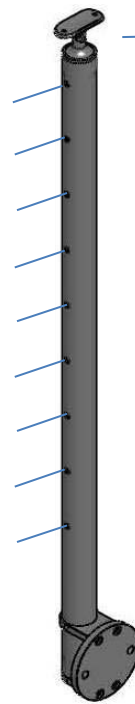

49-C424/36/W/SM/C/AS
Center Post, 1/8" Cable
$ 220.00

49-C424/36/W/MD/C/AS
Center Post, 3/16" Cable
$ 220.00

49-C424/36/W/SM/S/AS
Stair Post, 1/8" Cable
$ 220.00

49-C424/36/W/MD/S/AS
Stair Post, 3/16" Cable
$ 220.00

Short adjustable bracket can be substituted with an adjustable ball saddle (part# 49-821/424)

49-C424/36/W/SM/R/AS
Receiver Post, 1/8" Cable
$ 246.00

49-C424/36/W/MD/R/AS
Receiver Post, 3/16" Cable
$ 246.00

9 cables per post. Cable Assemblies can be ordered from Lavi Industries as well.