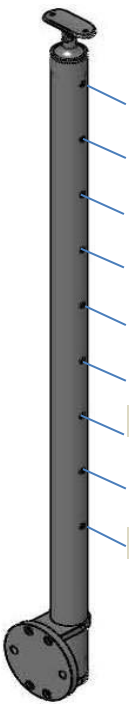

GLASS RAIL **ADJUSTABLE SADDLE POSTS**

Short adjustable bracket can be substituted with an adjustable ball saddle (part# 49-821/424)

49-G424/36/W/MD/E/AS
End Post, 3/8" Glass
\$ 248.00

49-G424/36/W/LG/E/AS
End Post, 1/2" Glass
\$ 248.00

49-G424/36/W/MD/C/AS
Center Post, 3/8" Glass
\$ 286.00

49-G424/36/W/LG/C/AS
Center Post, 1/2" Glass
\$ 286.00

49-G424/36/W/MD/L/AS
Corner Post, 3/8" Glass
\$ 286.00

49-G424/36/W/LG/L/AS
Corner Post, 1/2" Glass
\$ 286.00

* Corner post bracket is not adjustable

GLASS RAIL **FLUSH FITTING POSTS**

49-G424/36/W/MD/E/FE
End Post, 3/8" Glass
\$ 248.00

49-G424/36/W/LG/E/FE
End Post, 1/2" Glass
\$ 248.00

49-G424/36/W/MD/C/FT
Center Post, 3/8" Glass
\$ 286.00

49-G424/36/W/LG/C/FT
Center Post, 1/2" Glass
\$ 286.00

49-G424/36/W/MD/L/FL
Corner Post, 3/8" Glass
\$ 286.00

49-G424/36/W/LG/L/FL
Corner Post, 1/2" Glass
\$ 286.00

CABLE RAIL **ADJUSTABLE SADDLE POSTS**