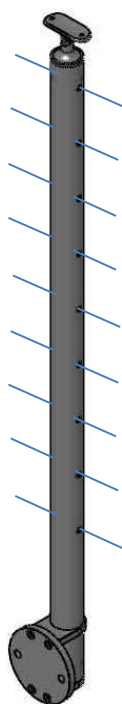

CABLE RAIL **ADJUSTABLE SADDLE POSTS**

49-C424/36/W/SM/A/AS
Anchor Post, 1/8" Cable
$ 246.00

49-C424/36/W/MD/A/AS
Anchor Post, 3/16" Cable
$ 246.00

49-C424/36/W/SM/C/AS
Center Post, 1/8" Cable
$ 220.00

49-C424/36/W/MD/C/AS
Center Post, 3/16" Cable
$ 220.00

49-C424/36/W/SM/S/AS
Stair Post, 1/8" Cable
$ 220.00

49-C424/36/W/MD/S/AS
Stair Post, 3/16" Cable
$ 220.00

Short adjustable bracket can be substituted with an adjustable ball saddle (part# 49-821/424)

49-C424/36/W/SM/R/AS
Receiver Post, 1/8" Cable
$ 246.00

49-C424/36/W/MD/R/AS
Receiver Post, 3/16" Cable
$ 246.00

9 cables per post. Cable Assemblies can be ordered from Lavi Industries as well.

CABLE RAIL **FLUSH FITTING POSTS**

49-C424/36/W/SM/A/FE
Anchor Post, 1/8" Cable
$ 246.00

49-C424/36/W/MD/A/FE
Anchor Post, 3/16" Cable
$ 246.00

49-C424/36/W/SM/C/FT
Center Post, 1/8" Cable
$ 220.00

49-C424/36/W/MD/C/FT
Center Post, 3/16" Cable
$ 220.00

49-C424/36/W/SM/R/FE
Receiver Post, 1/8" Cable
$ 246.00

49-C424/36/W/MD/R/FE
Receiver Post, 3/16" Cable
$ 246.00

9 cables per post. Cable Assemblies can be ordered from Lavi Industries as well.