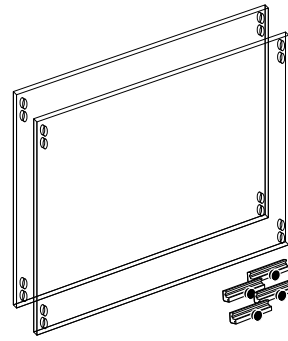

# NeXtrac® Slatwall Sign Panels

*Choose from two styles to easily add signage or branding to in-queue merchandising displays.*

## Custom Printed Sintra Signage

- Includes full-color custom artwork and printing
- Durable Sintra is perfect for high-traffic areas
- Transforms unusable space into valuable branding and marketing
- Flush, clean look
- Easy to install or replace graphic panels
- No tools needed

## Acrylic Sign Frame

- Use your own paper graphic or order separately from us
- Clear acrylic panels protect graphic
- Transforms unusable space into valuable branding and marketing
- Flush, clean look
- Easy to install or replace paper graphic
- No tools needed

# NeXtrac Slatwall Sign Panels

NeXtrac® Merchandising

Slatwall Custom Printed Signage Kit	Slatwall Custom Printed Replacement Sign	Slatwall Acrylic Sign Frame Kit	Slatwall Signage Mounting Grips (Set of 4)
<b>80-PS01/4836/SET</b>	<b>80-PS01/4836</b>	<b>80-AF01/4836</b>	<b>80-SM01/4</b>
Includes one (1) pre-cut, pre-drilled opaque Sintra custom printed panel (1/4" thick) with four (4) Slatwall Signage Mounting Grips.	Includes one (1) pre-cut, pre-drilled opaque Sintra custom printed panel (1/4" thick).	Includes 2 pre-cut, pre-drilled Clear Acrylic (1/8" thick) with four (4) Slatwall Signage Mounting Grips. <i>Paper signage is available and sold separately.</i>	Includes four (4) Slatwall Signage Mounting Grips.