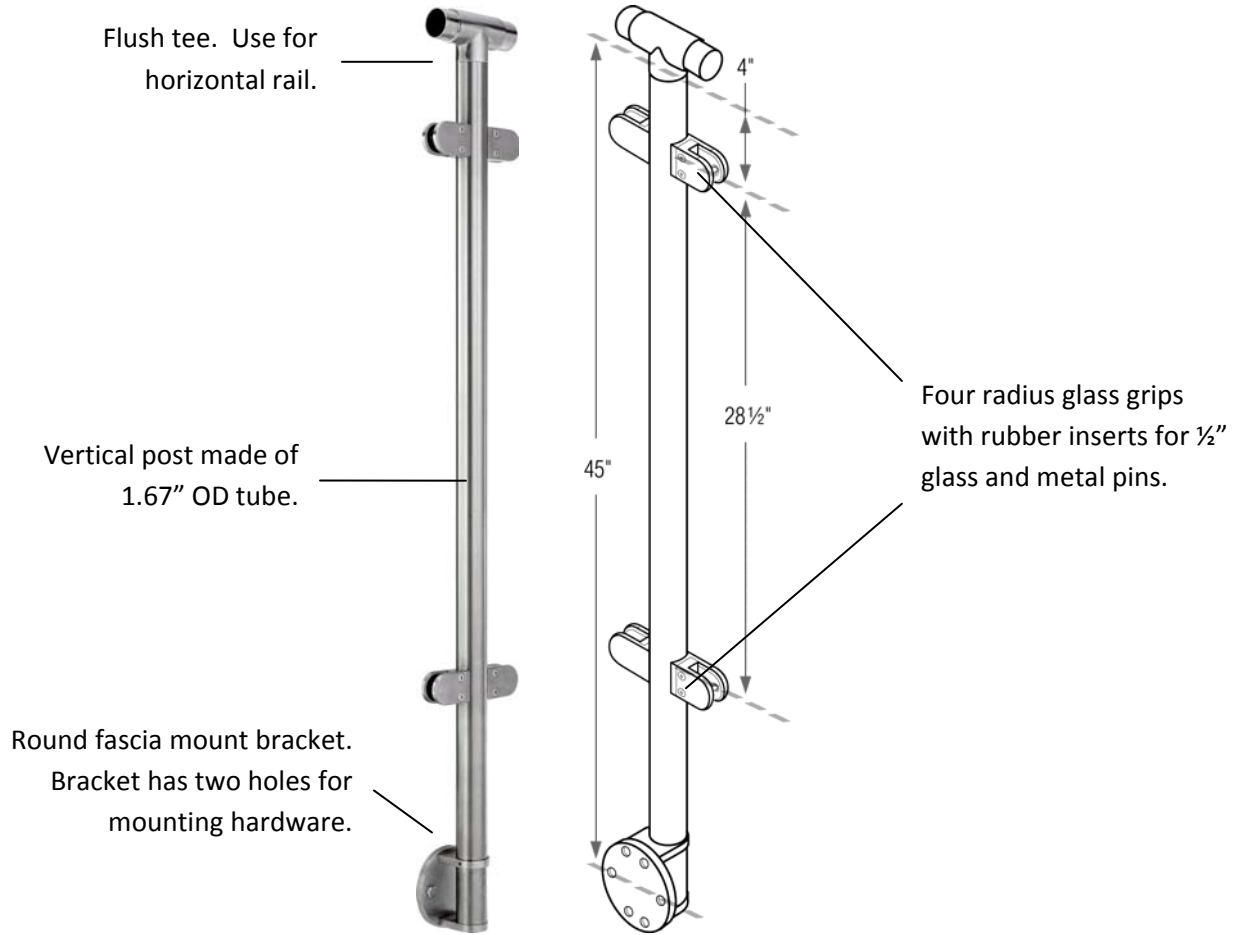

PART#G424/42/W/LG/C/FT 1/2" Glass, 42H, Fascia, Center, Flush Fitting

- Use as a center post on horizontal rails.

MATERIAL, FINISHES, USAGE		
	304 SST	316 SST
Polished		
Circular Satin		√
Clear Coat		
Indoor		√
Outdoor		√

MATERIAL CARE	
Stainless Steel	Use metal cleaner and apply with a damp, soft cloth.

INSTALLATION	Mount fascia bracket at correct location to ensure 42" handrail height from floor / stair. Use hardware appropriate for material on which bracket is being mounted. Place tube on fascia bracket and tighten set screw to tube.
HARDWARE INCLUDED	---
USE TOGETHER WITH	1.67" OD tube for handrail (A114).