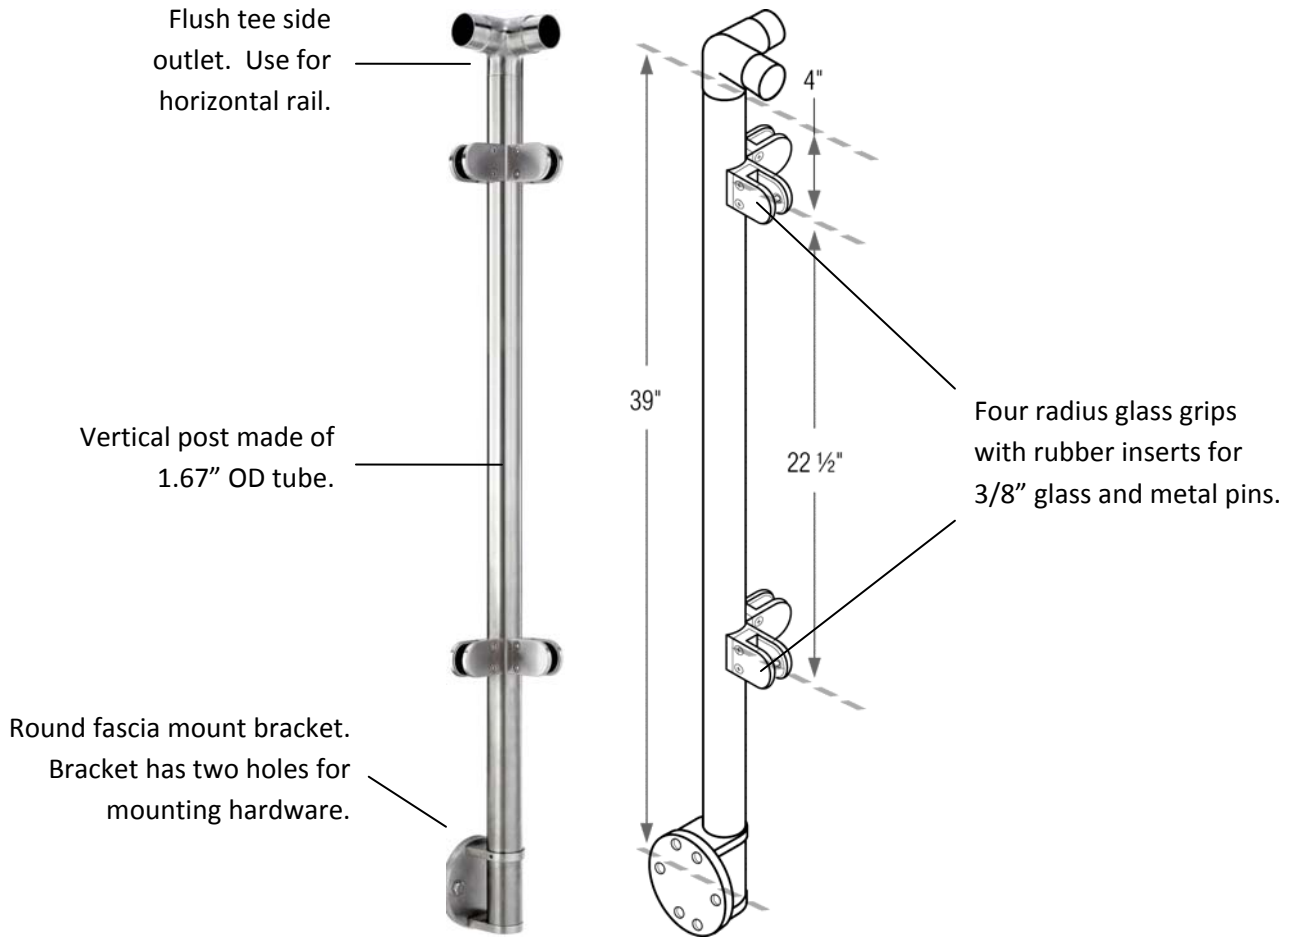

**PART#G424/36/W/MD/L/FL 3/8" Glass, 36H, Fascia, Corner, Flush Fitting**

- Use as a 90 degree corner post.

MATERIAL, FINISHES, USAGE		
	304 SST	316 SST
Polished		
Circular Satin		√
Clear Coat		
Indoor		√
Outdoor		√

MATERIAL CARE	
Stainless Steel	Use metal cleaner and apply with a damp, soft cloth.

INSTALLATION	Mount fascia bracket at correct location to ensure 34-38" handrail height from floor / stair. Use hardware appropriate for material on which bracket is being mounted. Place tube on fascia bracket and tighten set screw to tube.
HARDWARE INCLUDED	---
USE TOGETHER WITH	1.67" OD tube for handrail (A114).