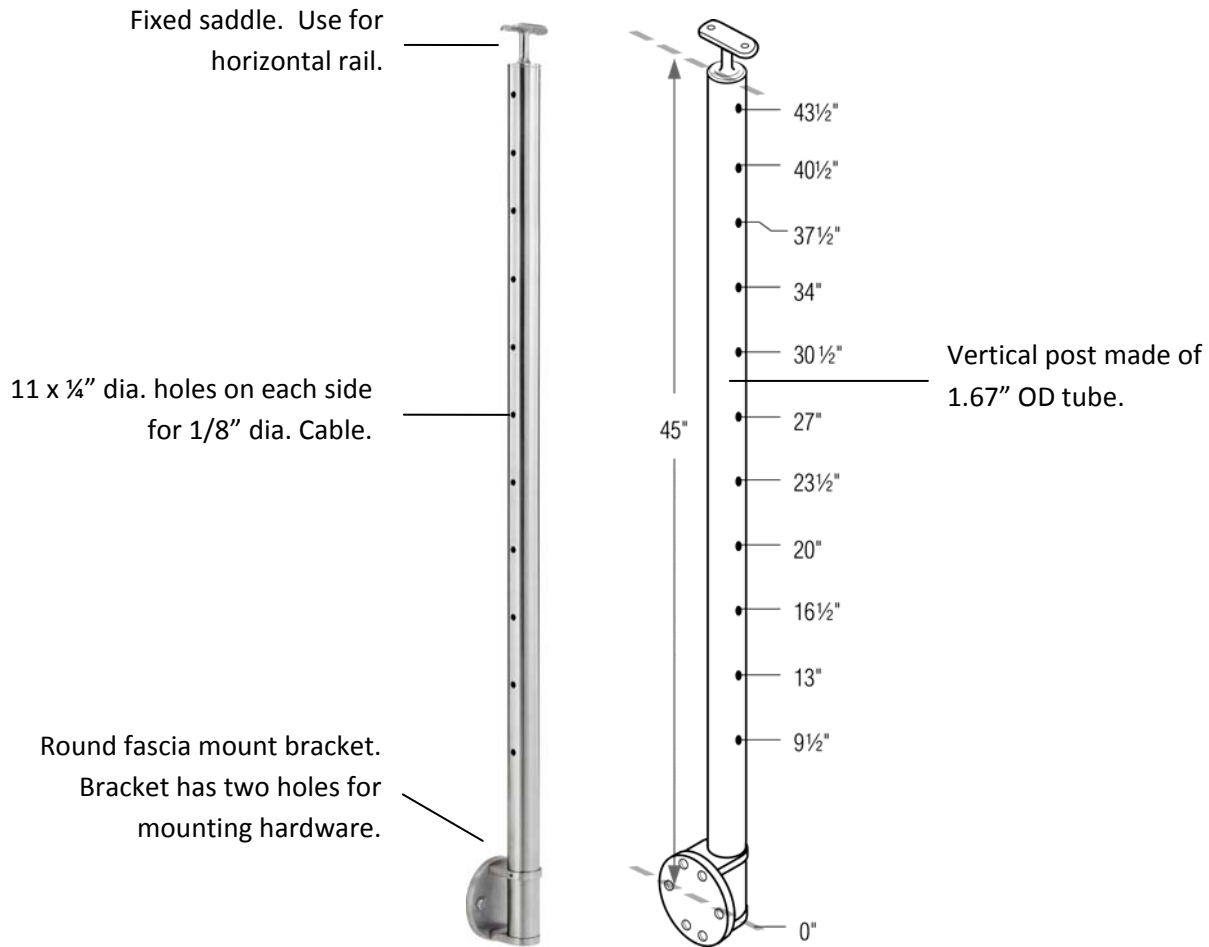

PART#C424/42/W/SM/C/SF 1/8" Cable, 42H, Fascia, Center, Fixed Saddle

- Use as a center post.

MATERIAL, FINISHES, USAGE		
	304 SST	316 SST
Polished		
Circular Satin		√
Clear Coat		
Indoor		√
Outdoor		√

MATERIAL CARE	
Stainless Steel	Use metal cleaner and apply with a damp, soft cloth.

INSTALLATION	Mount fascia bracket at correct location to ensure 42" handrail height from floor / stair. Use hardware appropriate for material on which bracket is being mounted. Place tube on fascia bracket and tighten set screw to tube.
HARDWARE INCLUDED	2 x 1/4-20 x 1/2" Philips Flat Head Machine Screw (316SST) to connect post to handrail tube.
USE TOGETHER WITH	1.67" OD tube for handrail (A114) and 1/8" cable rail assemblies.