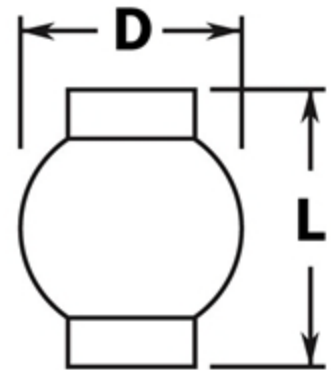

PART# 701/2

Ball Parallel Outlet for 2" Diameter Tubing

D	3-1/4"
L	3-3/8"

MATERIAL	Brass.
AVAILABLE FINISHES	Polished, Satin, Clear Coat, Powder Coat.
INSTALLATION	Insert tube in openings and fix the fitting to the tube using the self drilling screws.
HARDWARE INCLUDED	4 x #8 x 5/8" Philips pan head self drilling screws.
USE TOGETHER WITH	2" OD tube (A120).
AVAILABILITY	Stock item in Valencia, CA & Brewster NY.