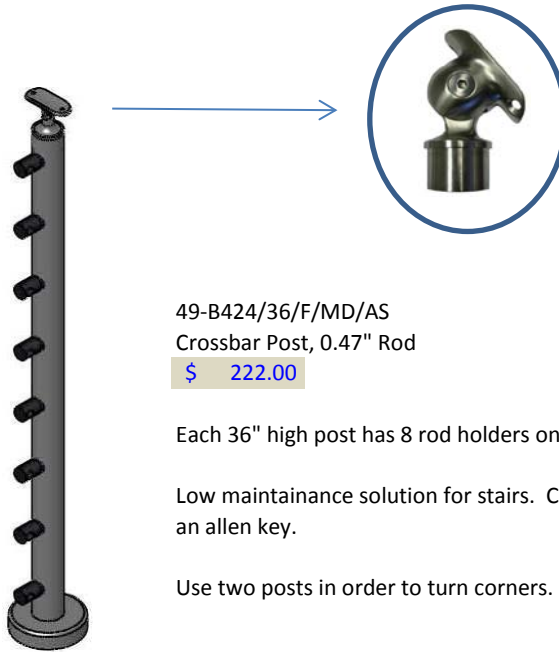

49-C424/36/F/SM/A/FE
Anchor Post, 1/8" Cable
\$ 191.00

49-C424/36/F/MD/A/FE
Anchor Post, 3/16" Cable
\$ 191.00

49-C424/36/F/SM/C/FT
Center Post, 1/8" Cable
\$ 165.00

49-C424/36/F/MD/C/FT
Center Post, 3/16" Cable
\$ 165.00

Short adjustable bracket
can be substituted with an adjustable
ball saddle (part# 49-821/424)

49-B424/36/F/MD/AS
Crossbar Post, 0.47" Rod
\$ 222.00

Each 36" high post has 8 rod holders on it.

Low maintenance solution for stairs. Crossbar holders can be easily adjusted using an allen key.