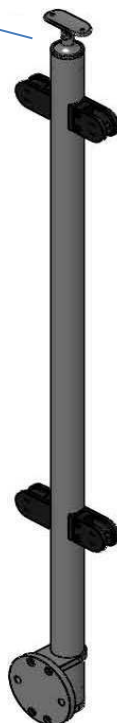

49-G424/42/W/MD/C/AS
Center Post, 3/8" Glass
$ 295.00

49-G424/42/W/LG/C/AS
Center Post, 1/2" Glass
$ 295.00