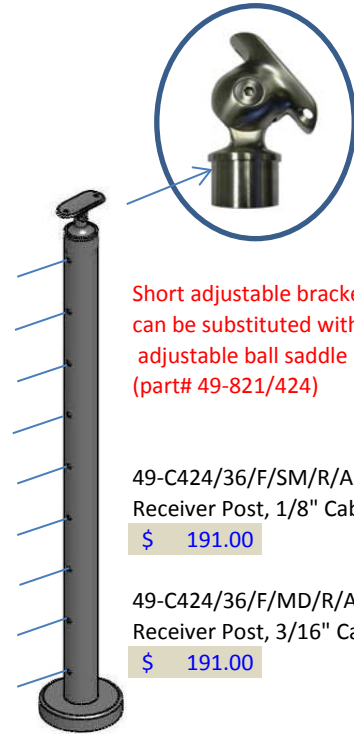

49-C424/36/F/SM/A/AS
Anchor Post, 1/8" Cable
\$ 191.00

49-C424/36/F/MD/A/AS
Anchor Post, 3/16" Cable
\$ 191.00

49-C424/36/F/SM/C/AS
Center Post, 1/8" Cable
\$ 165.00

49-C424/36/F/MD/C/AS
Center Post, 3/16" Cable
\$ 165.00

49-C424/36/F/SM/S/AS
Stair Post, 1/8" Cable
\$ 165.00

49-C424/36/F/MD/S/AS
Stair Post, 3/16" Cable
\$ 165.00

Short adjustable bracket can be substituted with an adjustable ball saddle (part# 49-821/424)