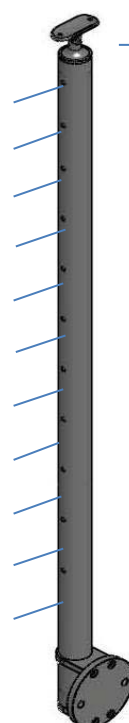

49-C424/42/W/SM/C/AS
Center Post, 1/8" Cable
$ 229.00

49-C424/42/W/MD/C/AS
Center Post, 3/16" Cable
$ 229.00

49-C424/42/W/SM/S/AS
Stair Post, 1/8" Cable
$ 229.00

49-C424/42/W/MD/S/AS
Stair Post, 3/16" Cable
$ 229.00

Short adjustable bracket
can be substituted with an
adjustable ball saddle
(part# 49-821/424)

49-C424/42/W/SM/R/AS
Receiver Post, 1/8" Cable
$ 255.00

49-C424/42/W/MD/R/AS
Receiver Post, 3/16" Cable
$ 255.00

11 CABLES PER POST

CABLE ASSEMBLIES ALSO AVAILABLE AT LAVI INDUSTRIES. ORDER CABLE ASSEMBLIES SEPARATELY.