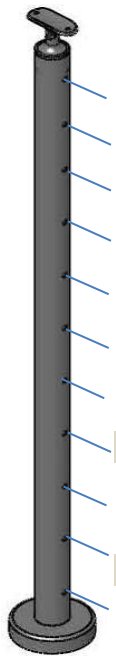

Short adjustable bracket can be substituted with an adjustable ball saddle (part# 49-821/424)

49-G424/42/F/MD/E/AS
End Post, 3/8" Glass
\$ 202.00

49-G424/42/F/LG/E/AS
End Post, 1/2" Glass
\$ 202.00

49-G424/42/F/MD/C/AS
Center Post, 3/8" Glass
\$ 240.00

49-G424/42/F/LG/C/AS
Center Post, 1/2" Glass
\$ 240.00

49-G424/42/F/MD/L/AS
Corner Post, 3/8" Glass
\$ 240.00

49-G424/42/F/LG/L/AS
Corner Post, 1/2" Glass
\$ 240.00

* Corner post bracket is not adjustable

GLASS RAIL **FLUSH FITTING POSTS**

49-G424/42/F/MD/E/FE
End Post, 3/8" Glass
\$ 202.00

49-G424/42/F/LG/E/FE
End Post, 1/2" Glass
\$ 202.00

49-G424/42/F/MD/C/FT
Center Post, 3/8" Glass
\$ 240.00

49-G424/42/F/LG/C/FT
Center Post, 1/2" Glass
\$ 240.00

49-G424/42/F/MD/L/FL
Corner Post, 3/8" Glass
\$ 240.00

49-G424/42/F/LG/L/FL
Corner Post, 1/2" Glass
\$ 240.00

CABLE RAIL **ADJUSTABLE SADDLE POSTS**

49-C424/42/F/SM/A/AS
 Anchor Post, 1/8" Cable
 \$ 200.00