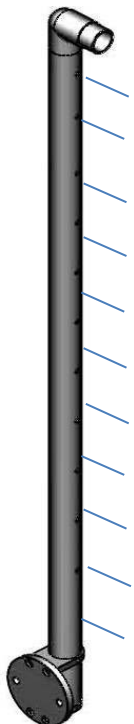

CABLE RAIL **FLUSH FITTING POSTS**

49-C424/42/W/SM/A/FE
Anchor Post, 1/8" Cable
$ 255.00

49-C424/42/W/MD/A/FE
Anchor Post, 3/16" Cable
$ 255.00