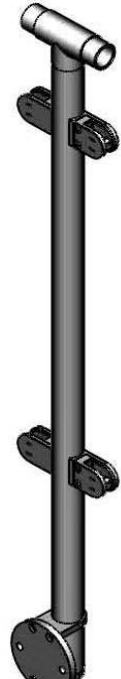

GLASS RAIL **ADJUSTABLE SADDLE POSTS**

Short adjustable bracket can be substituted with an adjustable ball saddle (part# 49-821/424)

49-G424/36/F/MD/E/AS
End Post, 3/8" Glass
\$ 193.00

49-G424/36/F/LG/E/AS
End Post, 1/2" Glass
\$ 193.00

Use two posts in order to turn corners.

GLASS RAIL **ADJUSTABLE SADDLE POSTS**

Short adjustable bracket can be substituted with an adjustable ball saddle (part# 49-821/424)

49-G424/36/W/MD/E/AS
End Post, 3/8" Glass
\$ 248.00

49-G424/36/W/LG/E/AS
End Post, 1/2" Glass
\$ 248.00

49-G424/36/W/MD/C/AS
Center Post, 3/8" Glass
\$ 286.00

49-G424/36/W/LG/C/AS
Center Post, 1/2" Glass
\$ 286.00

49-G424/36/W/MD/L/AS
Corner Post, 3/8" Glass
\$ 286.00

49-G424/36/W/LG/L/AS
Corner Post, 1/2" Glass
\$ 286.00

* Corner post bracket is not adjustable

GLASS RAIL **FLUSH FITTING POSTS**

49-G424/36/W/MD/E/FE
End Post, 3/8" Glass
\$ 248.00

49-G424/36/W/LG/E/FE
End Post, 1/2" Glass
\$ 248.00