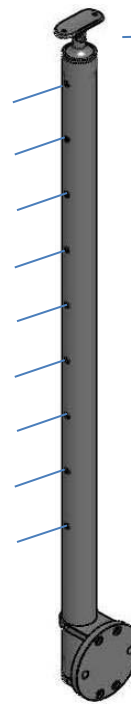

GLASS RAIL **ADJUSTABLE SADDLE POSTS**

Short adjustable bracket can be substituted with an adjustable ball saddle (part# 49-821/424)

49-G424/36/F/MD/E/AS
End Post, 3/8" Glass
\$ 193.00

49-G424/36/F/LG/E/AS
End Post, 1/2" Glass
\$ 193.00

49-G424/36/W/LG/L/AS
Corner Post, 1/2" Glass
\$ 286.00

* Corner post bracket is not adjustable

GLASS RAIL **FLUSH FITTING POSTS**

49-G424/36/W/MD/E/FE
End Post, 3/8" Glass
\$ 248.00

49-G424/36/W/LG/E/FE
End Post, 1/2" Glass
\$ 248.00

CABLE RAIL **ADJUSTABLE SADDLE POSTS**

49-C424/36/W/SM/A/AS
Anchor Post, 1/8" Cable
\$ 246.00

49-C424/36/W/MD/A/AS
Anchor Post, 3/16" Cable
\$ 246.00

49-C424/36/W/SM/C/AS
Center Post, 1/8" Cable
\$ 220.00

49-C424/36/W/MD/C/AS
Center Post, 3/16" Cable
\$ 220.00

49-C424/36/W/SM/S/AS
Stair Post, 1/8" Cable
\$ 220.00

49-C424/36/W/MD/S/AS
Stair Post, 3/16" Cable
\$ 220.00

Short adjustable bracket
can be substituted with an
adjustable ball saddle
(part# 49-821/424)