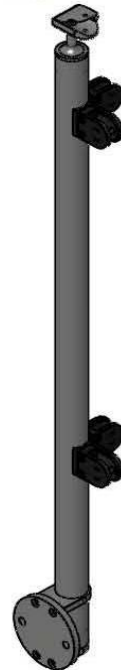

Short adjustable bracket
can be substituted with an adjustable
ball saddle (part# 49-821/424)

49-B424/36/F/MD/AS
Crossbar Post, 0.47" Rod
\$ 222.00

Each 36" high post has 8 rod holders on it.

Low maintenance solution for stairs. Crossbar holders can be easily adjusted using an allen key.

Use two posts in order to turn corners.

GLASS RAIL **ADJUSTABLE SADDLE POSTS**

Short adjustable bracket can be substituted with an adjustable ball saddle (part# 49-821/424)

49-G424/36/W/MD/E/AS
End Post, 3/8" Glass
\$ 248.00

49-G424/36/W/LG/E/AS
End Post, 1/2" Glass
\$ 248.00

49-G424/36/W/MD/C/AS
Center Post, 3/8" Glass
\$ 286.00

49-G424/36/W/LG/C/AS
Center Post, 1/2" Glass
\$ 286.00

49-G424/36/W/MD/L/AS
Corner Post, 3/8" Glass
\$ 286.00

49-G424/36/W/LG/L/AS
Corner Post, 1/2" Glass
\$ 286.00

* Corner post bracket is not adjustable

GLASS RAIL **FLUSH FITTING POSTS**

49-G424/36/W/MD/E/FE
End Post, 3/8" Glass
\$ 248.00

49-G424/36/W/LG/E/FE
End Post, 1/2" Glass
\$ 248.00