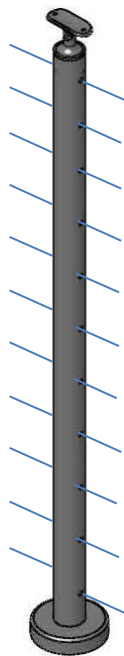

Short adjustable bracket can be substituted with an adjustable ball saddle (part# 49-821/424)

49-G424/42/F/MD/E/AS
End Post, 3/8" Glass
\$ 202.00

49-G424/42/F/LG/E/AS
End Post, 1/2" Glass
\$ 202.00

49-G424/42/F/MD/C/AS
Center Post, 3/8" Glass
\$ 240.00

GLASS RAIL **FLUSH FITTING POSTS**

49-G424/42/F/MD/E/FE
End Post, 3/8" Glass
\$ 202.00

49-G424/42/F/LG/E/FE
End Post, 1/2" Glass
\$ 202.00

49-G424/42/F/MD/C/FT
Center Post, 3/8" Glass
\$ 240.00

49-G424/42/F/LG/C/FT
Center Post, 1/2" Glass
\$ 240.00

49-G424/42/F/MD/L/FL
Corner Post, 3/8" Glass
\$ 240.00

49-G424/42/F/LG/L/FL
Corner Post, 1/2" Glass
\$ 240.00

CABLE RAIL **ADJUSTABLE SADDLE POSTS**

49-C424/42/F/SM/A/AS
 Anchor Post, 1/8" Cable
 \$ 200.00

49-C424/42/F/MD/A/AS
 Anchor Post, 3/16" Cable
 \$ 200.00

49-C424/42/F/SM/C/AS
 Center Post, 1/8" Cable
 \$ 174.00

49-C424/42/F/MD/C/AS
 Center Post, 3/16" Cable
 \$ 174.00

49-C424/42/F/SM/S/AS
 Stair Post, 1/8" Cable
 \$ 174.00