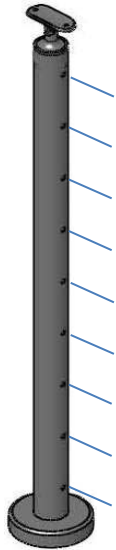

GLASS RAIL **ADJUSTABLE SADDLE POSTS**

Short adjustable bracket can be substituted with an adjustable ball saddle (part# 49-821/424)

49-G424/36/F/MD/E/AS
End Post, 3/8" Glass
\$ 193.00

49-G424/36/F/LG/E/AS
End Post, 1/2" Glass
\$ 193.00

49-G424/36/F/MD/C/AS
Center Post, 3/8" Glass
\$ 231.00

49-G424/36/F/LG/C/AS
Center Post, 1/2" Glass
\$ 231.00

49-G424/36/F/MD/L/AS
Corner Post, 3/8" Glass
\$ 231.00

49-G424/36/F/LG/L/AS
Corner Post, 1/2" Glass
\$ 231.00

* Corner post bracket is not adjustable

GLASS RAIL **FLUSH FITTING POSTS**

49-G424/36/F/MD/E/FE
End Post, 3/8" Glass
\$ 193.00

49-G424/36/F/LG/E/FE
End Post, 1/2" Glass
\$ 193.00

49-G424/36/F/MD/C/FT
Center Post, 3/8" Glass
\$ 231.00

49-G424/36/F/LG/C/FT
Center Post, 1/2" Glass
\$ 231.00

49-G424/36/F/MD/L/FL
Corner Post, 3/8" Glass
\$ 231.00

49-G424/36/F/LG/L/FL
Corner Post, 1/2" Glass
\$ 231.00

CABLE RAIL **ADJUSTABLE SADDLE POSTS**