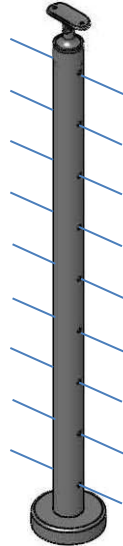

GLASS RAIL **ADJUSTABLE SADDLE POSTS**

Short adjustable bracket can be substituted with an adjustable ball saddle (part# 49-821/424)

49-G424/36/F/MD/E/AS
End Post, 3/8" Glass
\$ 193.00

49-G424/36/F/LG/E/AS
End Post, 1/2" Glass
\$ 193.00

* Corner post bracket is not adjustable

GLASS RAIL **FLUSH FITTING POSTS**

49-G424/36/F/MD/E/FE
End Post, 3/8" Glass
\$ 193.00

49-G424/36/F/LG/E/FE
End Post, 1/2" Glass
\$ 193.00

49-G424/36/F/MD/C/FT
Center Post, 3/8" Glass
\$ 231.00

49-G424/36/F/LG/C/FT
Center Post, 1/2" Glass
\$ 231.00

49-G424/36/F/MD/L/FL
Corner Post, 3/8" Glass
\$ 231.00

49-G424/36/F/LG/L/FL
Corner Post, 1/2" Glass
\$ 231.00

CABLE RAIL **ADJUSTABLE SADDLE POSTS**

49-C424/36/F/SM/A/AS
Anchor Post, 1/8" Cable
\$ 191.00

49-C424/36/F/MD/A/AS
Anchor Post, 3/16" Cable
\$ 191.00

49-C424/36/F/SM/C/AS
Center Post, 1/8" Cable
\$ 165.00

49-C424/36/F/MD/C/AS
Center Post, 3/16" Cable
\$ 165.00