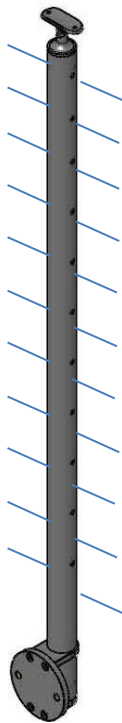

CABLE RAIL **ADJUSTABLE SADDLE POSTS**

49-C424/42/W/SM/A/AS
Anchor Post, 1/8" Cable
$ 255.00

49-C424/42/W/MD/A/AS
Anchor Post, 3/16" Cable
$ 255.00

49-C424/42/W/SM/C/AS
Center Post, 1/8" Cable
$ 229.00

49-C424/42/W/MD/C/AS
Center Post, 3/16" Cable
$ 229.00

49-C424/42/W/SM/S/AS
Stair Post, 1/8" Cable
$ 229.00

49-C424/42/W/MD/S/AS
Stair Post, 3/16" Cable
$ 229.00

Short adjustable bracket
can be substituted with an
adjustable ball saddle
(part# 49-821/424)

49-C424/42/W/SM/R/AS
Receiver Post, 1/8" Cable
$ 255.00

49-C424/42/W/MD/R/AS
Receiver Post, 3/16" Cable
$ 255.00

11 CABLES PER POST

CABLE ASSEMBLIES ALSO AVAILABLE AT LAVI INDUSTRIES. ORDER CABLE ASSEMBLIES SEPARATELY.

CABLE RAIL **FLUSH FITTING POSTS**

49-C424/42/W/SM/A/FE
Anchor Post, 1/8" Cable
$ 255.00

49-C424/42/W/MD/A/FE
Anchor Post, 3/16" Cable
$ 255.00

49-C424/42/W/SM/C/FT
Center Post, 1/8" Cable
$ 229.00

49-C424/42/W/MD/C/FT
Center Post, 3/16" Cable
$ 229.00

49-C424/42/W/SM/R/FE
Receiver Post, 1/8" Cable
$ 255.00

49-C424/42/W/MD/R/FE
Receiver Post, 3/16" Cable
$ 255.00

11 CABLES PER POST

CABLE ASSEMBLIES ALSO AVAILABLE AT LAVI INDUSTRIES. ORDER CABLE ASSEMBLIES SEPARATELY.