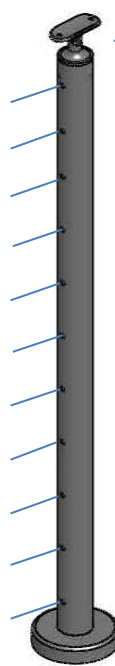

GLASS RAIL **ADJUSTABLE SADDLE POSTS**

Short adjustable bracket can be substituted with an adjustable ball saddle (part# 49-821/424)

49-G424/36/F/MD/E/AS
End Post, 3/8" Glass
\$ 193.00

49-G424/36/F/LG/E/AS
End Post, 1/2" Glass
\$ 193.00

49-G424/42/F/MD/L/FL
Corner Post, 3/8" Glass
\$ 240.00

49-G424/42/F/LG/L/FL
Corner Post, 1/2" Glass
\$ 240.00

CABLE RAIL **ADJUSTABLE SADDLE POSTS**

49-C424/42/F/SM/A/AS
 Anchor Post, 1/8" Cable
 \$ 200.00

49-C424/42/F/MD/A/AS
 Anchor Post, 3/16" Cable
 \$ 200.00

49-C424/42/F/SM/C/AS
 Center Post, 1/8" Cable
 \$ 174.00

49-C424/42/F/MD/C/AS
 Center Post, 3/16" Cable
 \$ 174.00

49-C424/42/F/SM/S/AS
 Stair Post, 1/8" Cable
 \$ 174.00

49-C424/42/F/MD/S/AS
 Stair Post, 3/16" Cable
 \$ 174.00

49-C424/42/F/SM/R/AS
 Receiver Post, 1/8" Cable
 \$ 200.00

49-C424/42/F/MD/R/AS
 Receiver Post, 3/16" Cable
 \$ 200.00

Short adjustable bracket
 can be substituted with an
 adjustable ball saddle
 (part# 49-821/424)