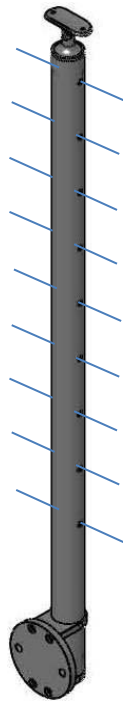

Use two posts in order to turn corners.

GLASS RAIL **ADJUSTABLE SADDLE POSTS**

Short adjustable bracket can be substituted with an adjustable ball saddle (part# 49-821/424)

49-G424/36/W/MD/E/AS
End Post, 3/8" Glass
\$ 248.00

49-G424/36/W/LG/L/AS
Corner Post, 1/2" Glass
\$ 286.00

* Corner post bracket is not adjustable

GLASS RAIL **FLUSH FITTING POSTS**

49-G424/36/W/MD/E/FE
End Post, 3/8" Glass
\$ 248.00

49-G424/36/W/LG/E/FE
End Post, 1/2" Glass
\$ 248.00

49-G424/36/W/MD/C/FT
Center Post, 3/8" Glass
\$ 286.00

49-G424/36/W/LG/C/FT
Center Post, 1/2" Glass
\$ 286.00

49-G424/36/W/MD/L/FL
Corner Post, 3/8" Glass
\$ 286.00

49-G424/36/W/LG/L/FL
Corner Post, 1/2" Glass
\$ 286.00

CABLE RAIL **ADJUSTABLE SADDLE POSTS**

49-C424/36/W/SM/A/AS
Anchor Post, 1/8" Cable
\$ 246.00

49-C424/36/W/MD/A/AS
Anchor Post, 3/16" Cable
\$ 246.00

49-C424/36/W/SM/C/AS
Center Post, 1/8" Cable
\$ 220.00