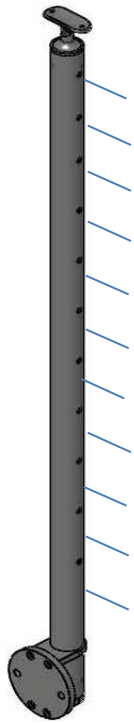

CABLE RAIL **ADJUSTABLE SADDLE POSTS**

49-C424/42/W/SM/A/AS
Anchor Post, 1/8" Cable
$ 255.00

49-C424/42/W/MD/A/AS
Anchor Post, 3/16" Cable
$ 255.00