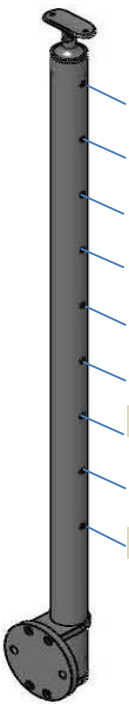

Use two posts in order to turn corners.

GLASS RAIL **ADJUSTABLE SADDLE POSTS**

Short adjustable bracket can be substituted with an adjustable ball saddle (part# 49-821/424)

49-G424/36/W/MD/E/AS
End Post, 3/8" Glass
\$ 248.00

49-G424/36/W/LG/L/AS
Corner Post, 1/2" Glass
\$ 286.00

* Corner post bracket is not adjustable

GLASS RAIL **FLUSH FITTING POSTS**

49-G424/36/W/MD/E/FE
End Post, 3/8" Glass
\$ 248.00

49-G424/36/W/LG/E/FE
End Post, 1/2" Glass
\$ 248.00

49-G424/36/W/MD/C/FT
Center Post, 3/8" Glass
\$ 286.00

49-G424/36/W/LG/C/FT
Center Post, 1/2" Glass
\$ 286.00

49-G424/36/W/MD/L/FL
Corner Post, 3/8" Glass
\$ 286.00

49-G424/36/W/LG/L/FL
Corner Post, 1/2" Glass
\$ 286.00

CABLE RAIL **ADJUSTABLE SADDLE POSTS**

49-C424/36/W/SM/A/AS
Anchor Post, 1/8" Cable
\$ 246.00

49-C424/36/W/MD/A/AS
Anchor Post, 3/16" Cable
\$ 246.00

49-C424/36/W/SM/C/AS
Center Post, 1/8" Cable
\$ 220.00