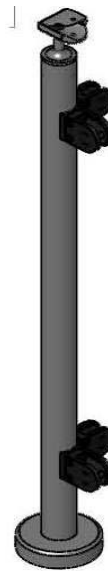

GLASS RAIL **ADJUSTABLE SADDLE POSTS**

Short adjustable bracket can be substituted with an adjustable ball saddle (part# 49-821/424)

49-G424/36/F/MD/E/AS
End Post, 3/8" Glass
\$ 193.00

49-G424/36/F/LG/E/AS
End Post, 1/2" Glass
\$ 193.00

49-G424/36/F/MD/C/AS
Center Post, 3/8" Glass
\$ 231.00

49-G424/36/F/LG/C/AS
Center Post, 1/2" Glass
\$ 231.00

49-G424/36/F/MD/L/AS
Corner Post, 3/8" Glass
\$ 231.00

49-G424/36/F/LG/L/AS
Corner Post, 1/2" Glass
\$ 231.00

* Corner post bracket is not adjustable

GLASS RAIL **FLUSH FITTING POSTS**

49-G424/36/F/MD/E/FE
End Post, 3/8" Glass
\$ 193.00

49-G424/36/F/LG/E/FE
End Post, 1/2" Glass
\$ 193.00

49-G424/36/F/MD/C/FT
Center Post, 3/8" Glass
\$ 231.00

49-G424/36/F/LG/C/FT
Center Post, 1/2" Glass
\$ 231.00

49-G424/36/F/MD/L/FL
Corner Post, 3/8" Glass
\$ 231.00

49-G424/36/F/LG/L/FL
Corner Post, 1/2" Glass
\$ 231.00

CABLE RAIL **ADJUSTABLE SADDLE POSTS**