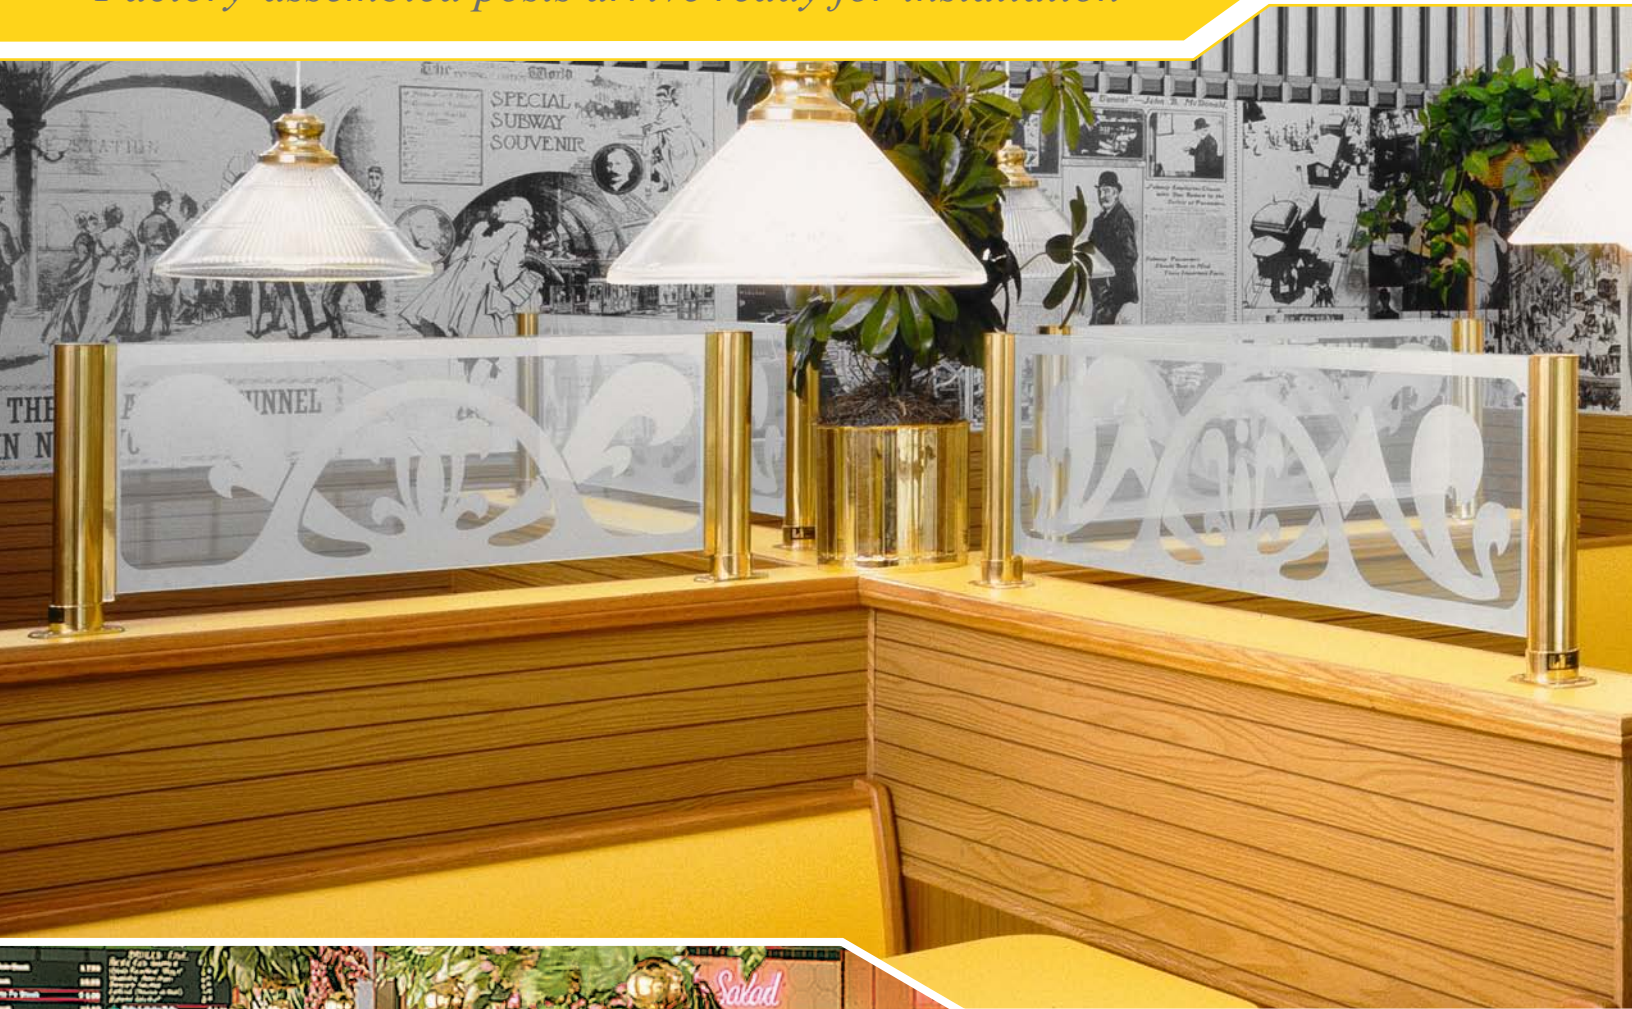

Booth Dividers

Factory-assembled posts arrive ready for installation

- *Height of post can be customized to accommodate your panels.*
- *Recommended post spacing: 36" to 48".*
- *Holds 1/4" or 3/8" panels.*
- *Glass panels are available.*
Please call for more information.