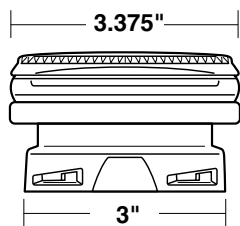

Tempest Accessories

Tempest Solar Beacon

Post-Mounted, Solar-Powered LED Safety Light

- Quickly deploy at a moments notice
- Attaches to top of Tempest Post with a simple twist
- Flashing beacon is perfect for safety warnings or as a guide path
- Use with belted Tempest posts for a highly visible safety barrier or with Tempest Sign Posts (No Belt) as a stand alone beacon
- Solar-powered charging yields up to 30 hours of light (5-8 hour charge)
- Large Yellow LED emits 1.2 volts with a visual distance of over 3,200 feet
- Outdoor Rated/Waterproof Level IP68

The all-weather outdoor stanchion built for strength and endurance.

| Part Number | Color | Type | Base Material | Belt Colors | Belt Length | Dims | Weight | Post Material |
|-------------|--------|-----------------------|-----------------|--|-------------|-----------------------------------|---------|---------------|
| 80-5000R/OR | Orange | Retractable Belt Post | Recycled Rubber | 15 high-visibility colors PLUS choice of 2 safety messages | 12 feet | 38 ¼ inches tall, 16 wide at base | 19 lbs. | HDPE Plastic |
| 80-5000R/YL | Yellow | | | | | | | |
| 80-5000R/BK | Black | | | | | | | |
| 80-5002R/OR | Orange | Sign Stand | | No Belts Offered on Tempest Sign Stands | | | 18 lbs. | |
| 80-5002R/YL | Yellow | | | | | | | |
| 80-5002R/BK | Black | | | | | | | |