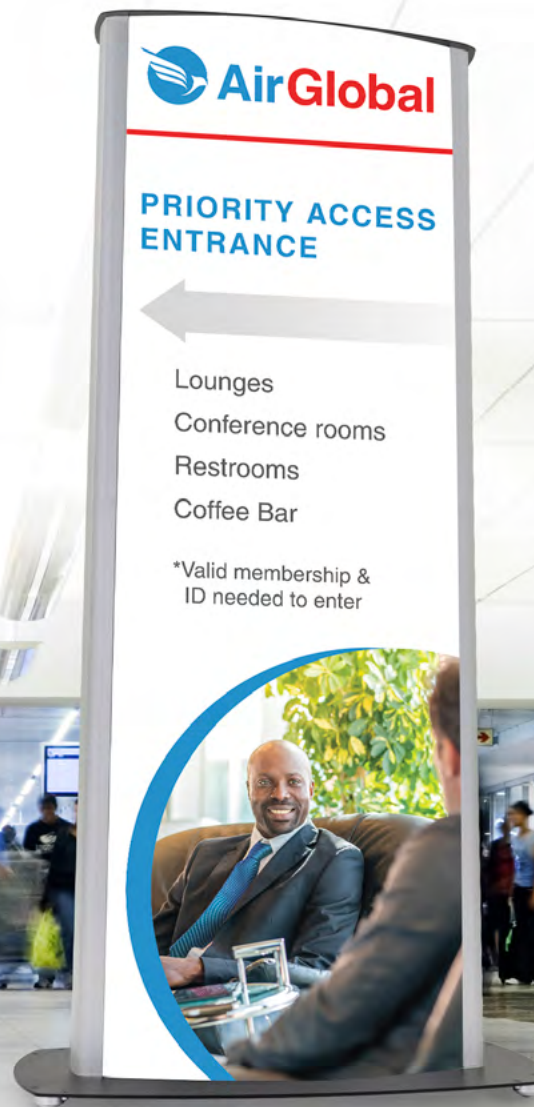

Edge Tower

A modern, mobile signage system for wayfinding, advertising, and messaging

INNOVATION & DESIGN

Make a lasting first impression

Built upon the legacy of Lavi's Directrac Signage Systems, the Edge Tower combines a modern aesthetic with a mobile platform to deliver impactful visual communication in any environment.

It's modular design and dramatic build will enrich your brand and message while creating better customer journeys.

EFFECTIVE & IMPACTFUL

Powered or not, your message will shine.

- Backlit option brings edge-to-edge brilliance to your graphics
- Double-sided messaging delivers 360° visibility
- Quick-release panels help you change graphics in a flash
- Low-profile wheels provide easy mobility
- Unique design enables seamless integration into queues

FLEXIBLE & ADAPTABLE

Customize add-ons to increase impact

- A single or dual-sided accessory bar provides infinite options for increasing impressions
- Add a powered touchscreen to create a stunning kiosk
- Create 3-D messaging that stands out and gets noticed
- Work with our expert team to create a custom solution