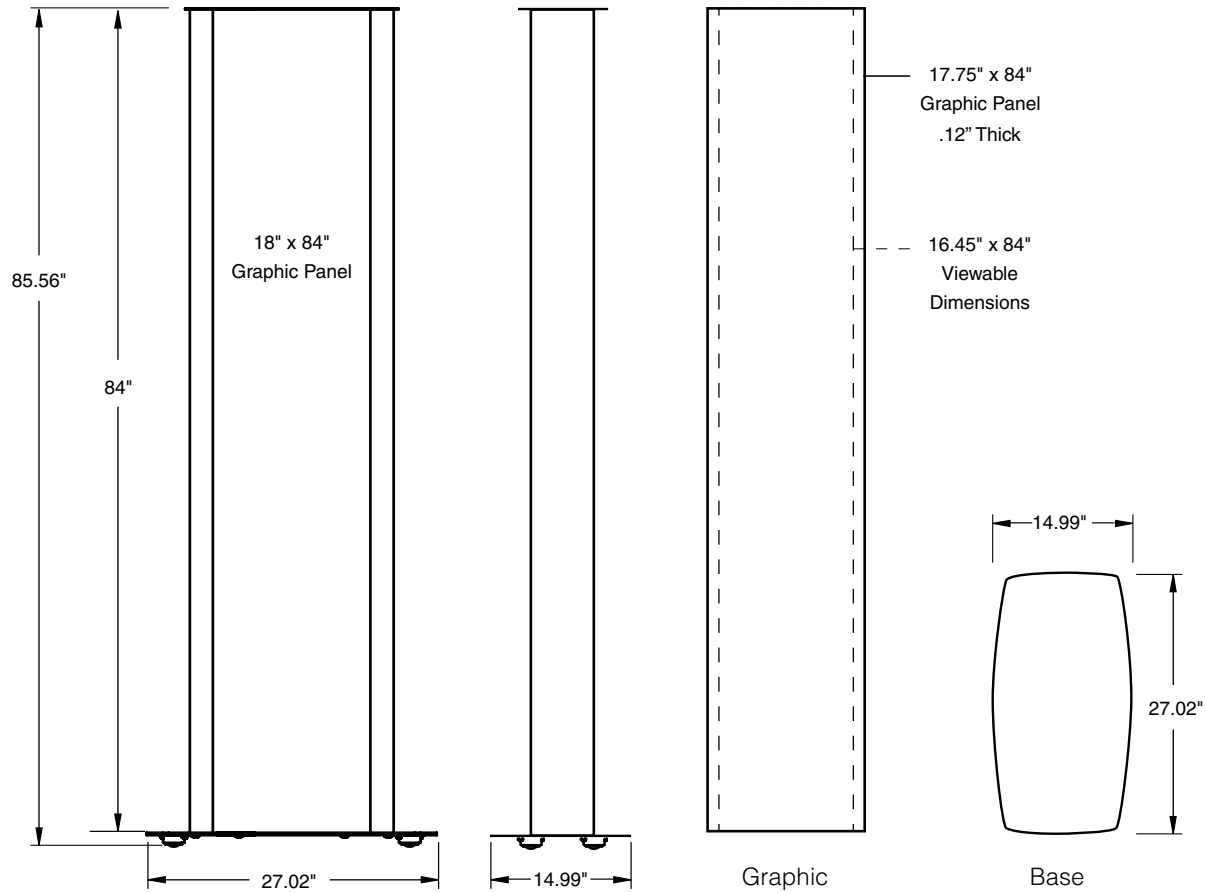

SPECIFICATIONS

Edge Tower

18" x 72"

[18" x 72" Edge Tower Artwork Template »](#)

Standard

Part Number	Description	Finish
T3/GP/MB	Printed Media Panels, Assembled	Black
T3/GP/MB/KD	Printed Media Panels, Unassembled	Black
T3/NO/MB	No Panel, Assembled	Black
T3/NO/MB/KD	No Panel, Unassembled	Black
T3/GP/SA	Printed Media Panels, Assembled	Satin
T3/GP/SA/KD	Printed Media Panels, Unassembled	Satin
T3/NO/SA	No Panel, Assembled	Satin
T3/NO/SA/KD	No Panel, Unassembled	Satin

SPECIFICATIONS

Edge Tower

24" x 72"

[24" x 72" Edge Tower Artwork Template »](#)

Standard

Part Number	Description	Finish
T1/GP/MB	Printed Media Panels, Assembled	Black
T1/GP/MB/KD	Printed Media Panels, Unassembled	Black
T1/NO/MB	No Panel, Assembled	Black
T1/NO/MB/KD	No Panel, Unassembled	Black
T1/GP/SA	Printed Media Panels, Assembled	Satin
T1/GP/SA/KD	Printed Media Panels, Unassembled	Satin
T1/NO/SA	No Panel, Assembled	Satin
T1/NO/SA/KD	No Panel, Unassembled	Satin

SPECIFICATIONS

Edge Tower

18" x 84"

[18" x 84" Edge Tower Artwork Template »](#)

Standard

Part Number	Description	Finish
T4/GP/MB	Printed Media Panels, Assembled	Black
T4/GP/MB/KD	Printed Media Panels, Unassembled	Black
T4/NO/MB	No Panel, Assembled	Black
T4/NO/MB/KD	No Panel, Unassembled	Black
T4/GP/SA	Printed Media Panels, Assembled	Satin
T4/GP/SA/KD	Printed Media Panels, Unassembled	Satin
T4/NO/SA	No Panel, Assembled	Satin
T4/NO/SA/KD	No Panel, Unassembled	Satin

SPECIFICATIONS

Edge Tower

24" x 84"

[24" x 84" Edge Tower Artwork Template »](#)

Standard

Part Number	Description	Finish
T2/GP/MB	Printed Media Panels, Assembled	Black
T2/GP/MB/KD	Printed Media Panels, Unassembled	Black
T2/NO/MB	No Panel, Assembled	Black
T2/NO/MB/KD	No Panel, Unassembled	Black
T12/GP/SA	Printed Media Panels, Assembled	Satin
T2/GP/SA/KD	Printed Media Panels, Unassembled	Satin
T2/NO/SA	No Panel, Assembled	Satin
T2/NO/SA/KD	No Panel, Unassembled	Satin