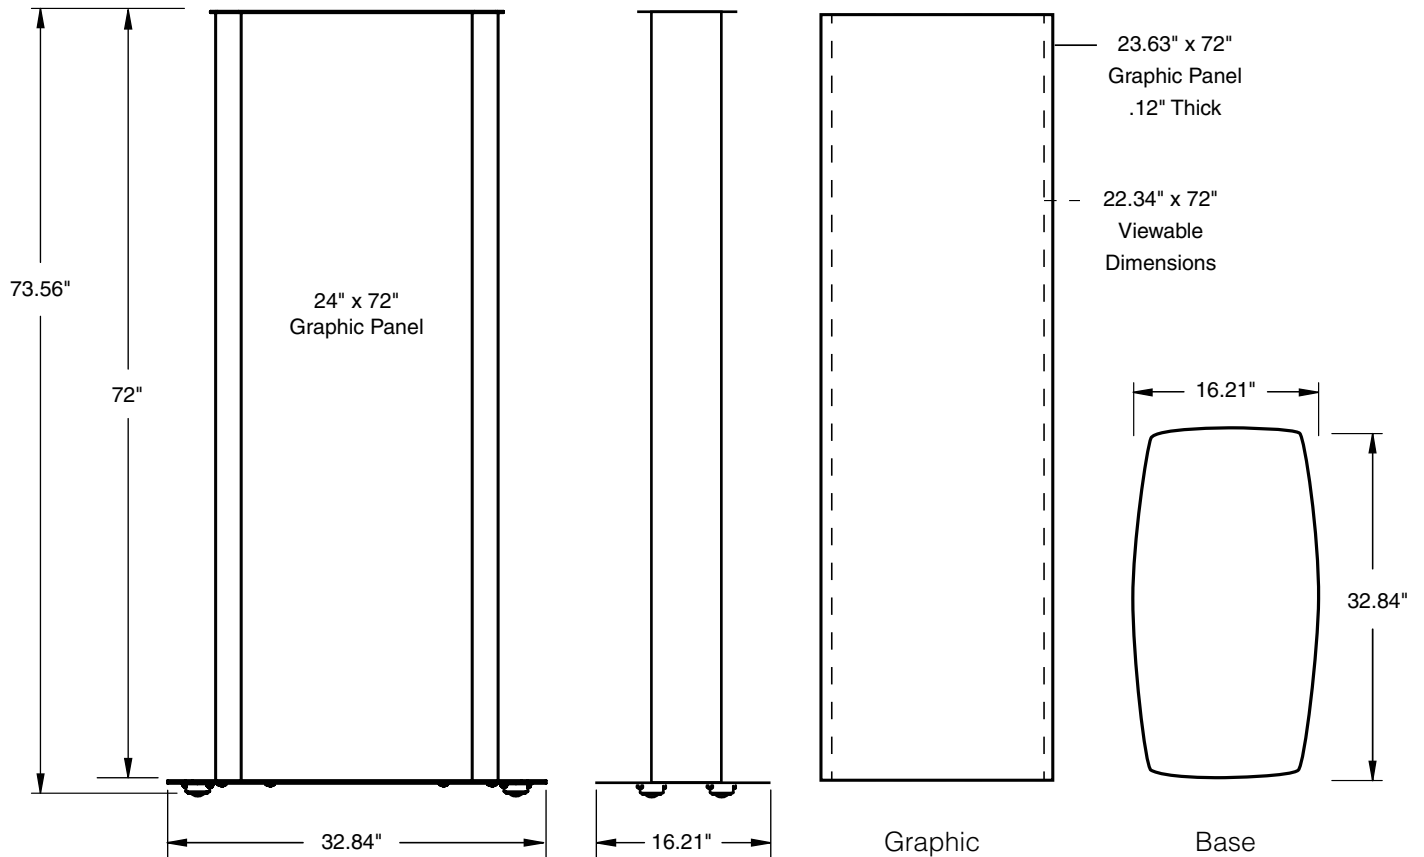

SPECIFICATIONS

Edge Tower

18" x 72"

[18" x 72" Edge Tower Artwork Template »](#)

Standard

Part Number	Description	Finish
T3/GP/MB	Printed Media Panels, Assembled	Black
T3/GP/MB/KD	Printed Media Panels, Unassembled	Black
T3/NO/MB	No Panel, Assembled	Black
T3/NO/MB/KD	No Panel, Unassembled	Black
T3/GP/SA	Printed Media Panels, Assembled	Satin
T3/GP/SA/KD	Printed Media Panels, Unassembled	Satin
T3/NO/SA	No Panel, Assembled	Satin
T3/NO/SA/KD	No Panel, Unassembled	Satin

SPECIFICATIONS

Edge Tower

24" x 72"

[24" x 72" Edge Tower Artwork Template »](#)

Standard

Part Number	Description	Finish
T1/GP/MB	Printed Media Panels, Assembled	Black
T1/GP/MB/KD	Printed Media Panels, Unassembled	Black
T1/NO/MB	No Panel, Assembled	Black
T1/NO/MB/KD	No Panel, Unassembled	Black
T1/GP/SA	Printed Media Panels, Assembled	Satin
T1/GP/SA/KD	Printed Media Panels, Unassembled	Satin
T1/NO/SA	No Panel, Assembled	Satin
T1/NO/SA/KD	No Panel, Unassembled	Satin

SPECIFICATIONS

Edge Tower

18" x 84"

[18" x 84" Edge Tower Artwork Template »](#)

Standard

Part Number	Description	Finish
T4/GP/MB	Printed Media Panels, Assembled	Black
T4/GP/MB/KD	Printed Media Panels, Unassembled	Black
T4/NO/MB	No Panel, Assembled	Black
T4/NO/MB/KD	No Panel, Unassembled	Black
T4/GP/SA	Printed Media Panels, Assembled	Satin
T4/GP/SA/KD	Printed Media Panels, Unassembled	Satin
T4/NO/SA	No Panel, Assembled	Satin
T4/NO/SA/KD	No Panel, Unassembled	Satin

SPECIFICATIONS

Edge Tower

24" x 84"

[24" x 84" Edge Tower Artwork Template »](#)

Standard

Part Number	Description	Finish
T2/GP/MB	Printed Media Panels, Assembled	Black
T2/GP/MB/KD	Printed Media Panels, Unassembled	Black
T2/NO/MB	No Panel, Assembled	Black
T2/NO/MB/KD	No Panel, Unassembled	Black
T12/GP/SA	Printed Media Panels, Assembled	Satin
T2/GP/SA/KD	Printed Media Panels, Unassembled	Satin
T2/NO/SA	No Panel, Assembled	Satin
T2/NO/SA/KD	No Panel, Unassembled	Satin