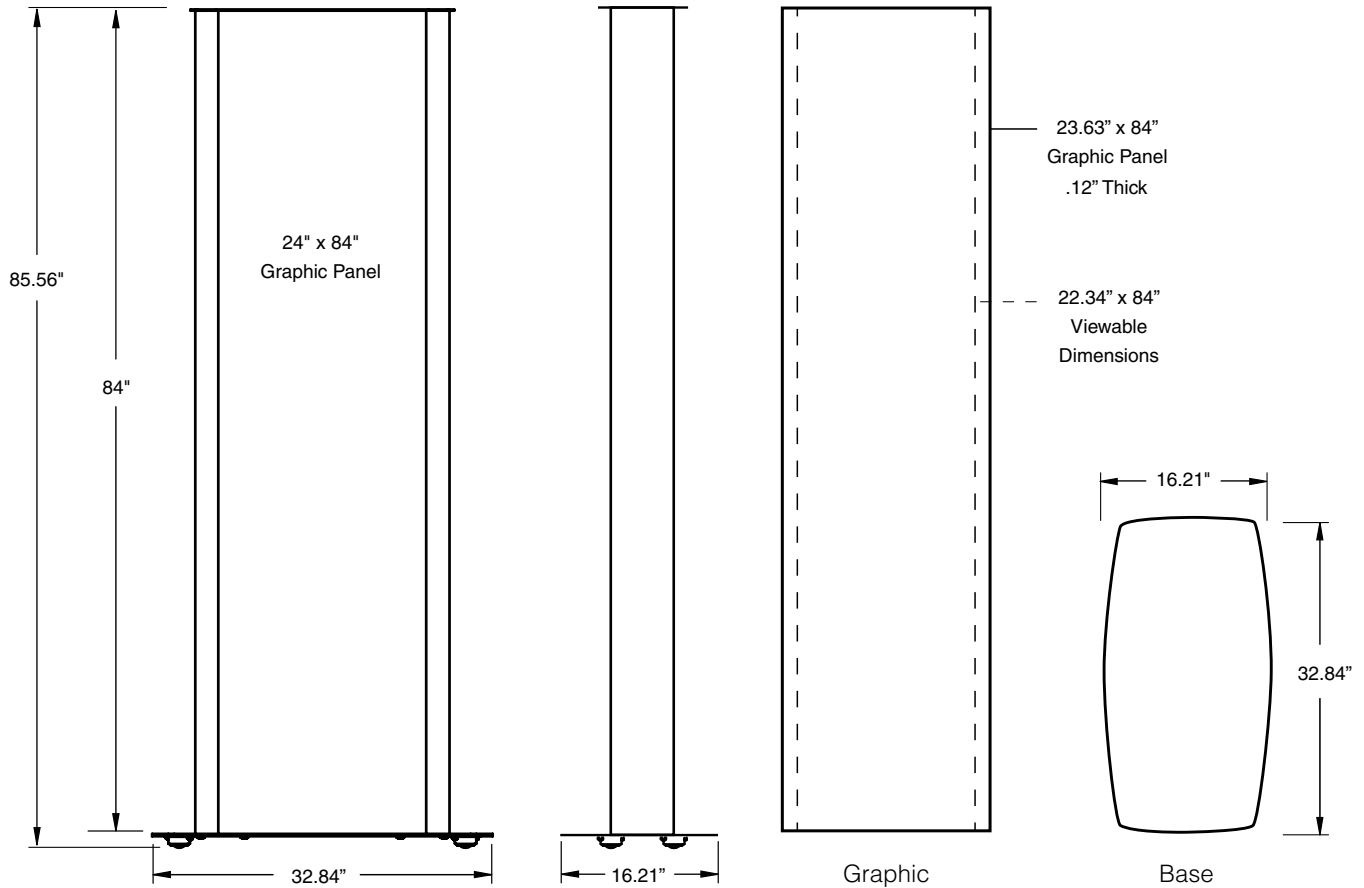

SPECIFICATIONS

Edge Tower

18" x 84"

[18" x 84" Edge Tower Artwork Template »](#)

Standard

Part Number	Description	Finish
T4/GP/MB	Printed Media Panels, Assembled	Black
T4/GP/MB/KD	Printed Media Panels, Unassembled	Black
T4/NO/MB	No Panel, Assembled	Black
T4/NO/MB/KD	No Panel, Unassembled	Black
T4/GP/SA	Printed Media Panels, Assembled	Satin
T4/GP/SA/KD	Printed Media Panels, Unassembled	Satin
T4/NO/SA	No Panel, Assembled	Satin
T4/NO/SA/KD	No Panel, Unassembled	Satin

SPECIFICATIONS

Edge Tower

24" x 84"

[24" x 84" Edge Tower Artwork Template »](#)

Standard

Part Number	Description	Finish
T2/GP/MB	Printed Media Panels, Assembled	Black
T2/GP/MB/KD	Printed Media Panels, Unassembled	Black
T2/NO/MB	No Panel, Assembled	Black
T2/NO/MB/KD	No Panel, Unassembled	Black
T12/GP/SA	Printed Media Panels, Assembled	Satin
T2/GP/SA/KD	Printed Media Panels, Unassembled	Satin
T2/NO/SA	No Panel, Assembled	Satin
T2/NO/SA/KD	No Panel, Unassembled	Satin