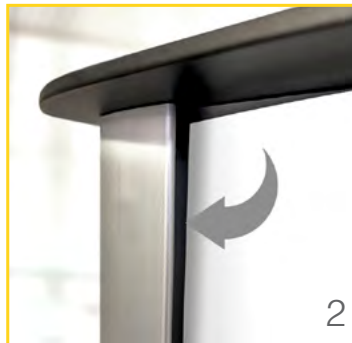

It's modular design and dramatic build will enrich your brand and message while creating better customer journeys.

EFFECTIVE & IMPACTFUL

Powered or not, your message will shine.

- Backlit option brings edge-to-edge brilliance to your graphics
- Double-sided messaging delivers 360° visibility
- Quick-release panels help you change graphics in a flash
- Low-profile wheels provide easy mobility
- Unique design enables seamless integration into queues