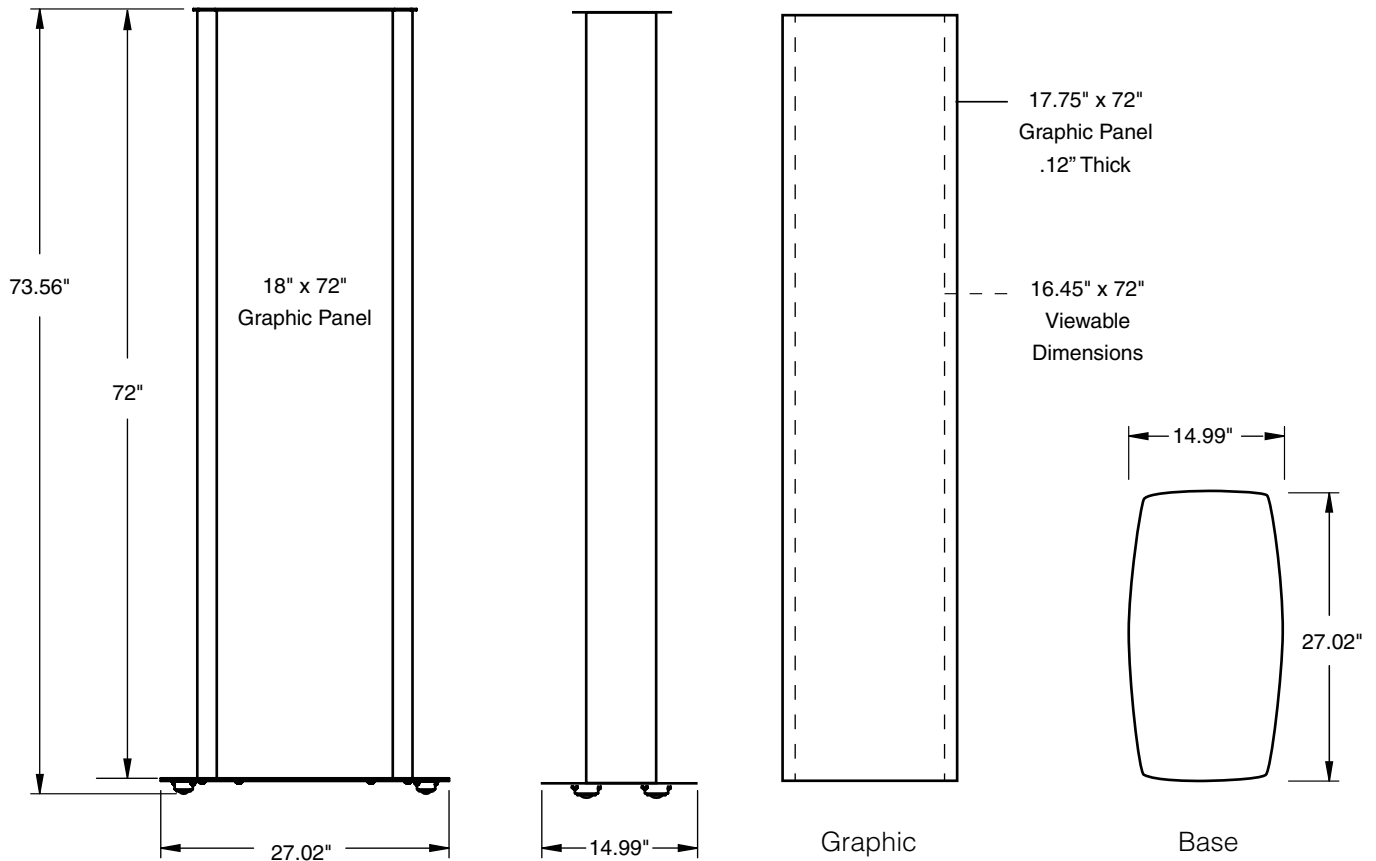

SPECIFICATIONS

Edge Tower

14" x 72"

[14" x 72" Edge Tower Artwork Template »](#)

Standard

Part Number	Description	Finish
T5/GP/MB	Printed Media Panels, Assembled	Black
T5/GP/MB/KD	Printed Media Panels, Unassembled	Black
T5/NO/MB	No Panel, Assembled	Black
T5/NO/MB/KD	No Panel, Unassembled	Black
T5/GP/SA	Printed Media Panels, Assembled	Satin
T5/GP/SA/KD	Printed Media Panels, Unassembled	Satin
T5/NO/SA	No Panel, Assembled	Satin
T5/NO/SA/KD	No Panel, Unassembled	Satin

SPECIFICATIONS

Edge Tower

18" x 72"

[18" x 72" Edge Tower Artwork Template »](#)

Standard

Part Number	Description	Finish
T3/GP/MB	Printed Media Panels, Assembled	Black
T3/GP/MB/KD	Printed Media Panels, Unassembled	Black
T3/NO/MB	No Panel, Assembled	Black
T3/NO/MB/KD	No Panel, Unassembled	Black
T3/GP/SA	Printed Media Panels, Assembled	Satin
T3/GP/SA/KD	Printed Media Panels, Unassembled	Satin
T3/NO/SA	No Panel, Assembled	Satin
T3/NO/SA/KD	No Panel, Unassembled	Satin

SPECIFICATIONS

Edge Tower

24" x 72"

[24" x 72" Edge Tower Artwork Template »](#)

Standard

Part Number	Description	Finish
T1/GP/MB	Printed Media Panels, Assembled	Black
T1/GP/MB/KD	Printed Media Panels, Unassembled	Black
T1/NO/MB	No Panel, Assembled	Black
T1/NO/MB/KD	No Panel, Unassembled	Black
T1/GP/SA	Printed Media Panels, Assembled	Satin
T1/GP/SA/KD	Printed Media Panels, Unassembled	Satin
T1/NO/SA	No Panel, Assembled	Satin
T1/NO/SA/KD	No Panel, Unassembled	Satin

SPECIFICATIONS

Edge Tower

18" x 84"

[18" x 84" Edge Tower Artwork Template »](#)

Standard

Part Number	Description	Finish
T4/GP/MB	Printed Media Panels, Assembled	Black
T4/GP/MB/KD	Printed Media Panels, Unassembled	Black
T4/NO/MB	No Panel, Assembled	Black
T4/NO/MB/KD	No Panel, Unassembled	Black
T4/GP/SA	Printed Media Panels, Assembled	Satin
T4/GP/SA/KD	Printed Media Panels, Unassembled	Satin
T4/NO/SA	No Panel, Assembled	Satin
T4/NO/SA/KD	No Panel, Unassembled	Satin