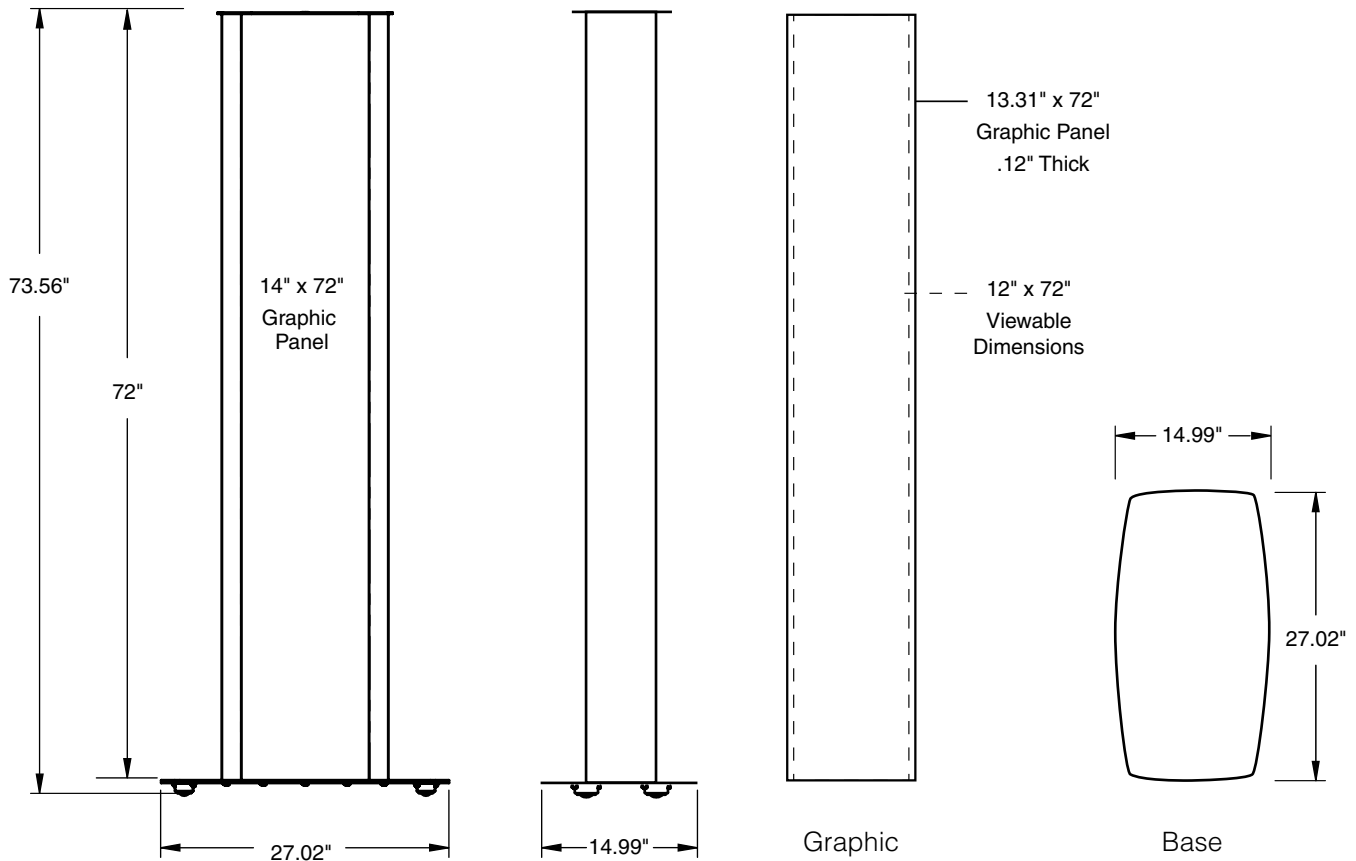

SPECIFICATIONS

Edge Tower

14" x 72"

[14" x 72" Edge Tower Artwork Template »](#)

Standard

Part Number	Description	Finish
T5/GP/MB	Printed Media Panels, Assembled	Black
T5/GP/MB/KD	Printed Media Panels, Unassembled	Black
T5/NO/MB	No Panel, Assembled	Black
T5/NO/MB/KD	No Panel, Unassembled	Black
T5/GP/SA	Printed Media Panels, Assembled	Satin
T5/GP/SA/KD	Printed Media Panels, Unassembled	Satin
T5/NO/SA	No Panel, Assembled	Satin
T5/NO/SA/KD	No Panel, Unassembled	Satin

SPECIFICATIONS

Edge Tower

18" x 72"

[18" x 72" Edge Tower Artwork Template »](#)

Standard

Part Number	Description	Finish
T3/GP/MB	Printed Media Panels, Assembled	Black
T3/GP/MB/KD	Printed Media Panels, Unassembled	Black
T3/NO/MB	No Panel, Assembled	Black
T3/NO/MB/KD	No Panel, Unassembled	Black
T3/GP/SA	Printed Media Panels, Assembled	Satin
T3/GP/SA/KD	Printed Media Panels, Unassembled	Satin
T3/NO/SA	No Panel, Assembled	Satin
T3/NO/SA/KD	No Panel, Unassembled	Satin