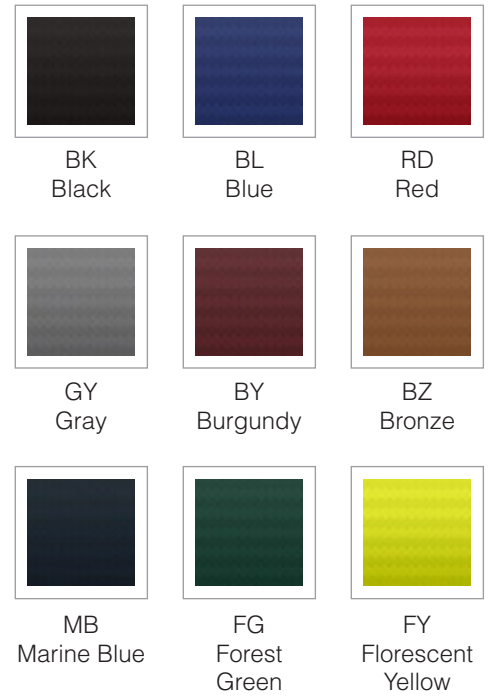

Available Belt Colors

Impact-resistant plastic cover plate resists scratches and dents, protecting the stanchion base in high-traffic areas.