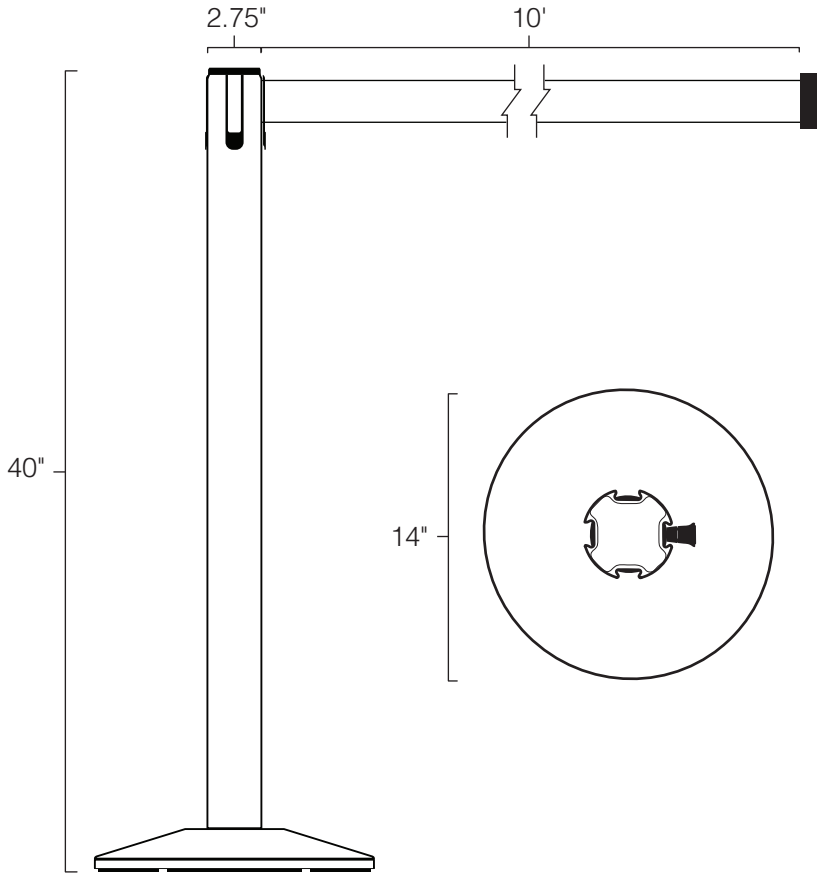

# SPECIFICATIONS: Contempo Platinum

Part Number	Description	Finish	Weight	Shipping Weight	Shipping Box Size
14/CA/MS/XX/KD	Contempo Platinum Stanchion (Knockdown)	Silver Matte	21 lbs	24 lbs	39" x 16" x 7"