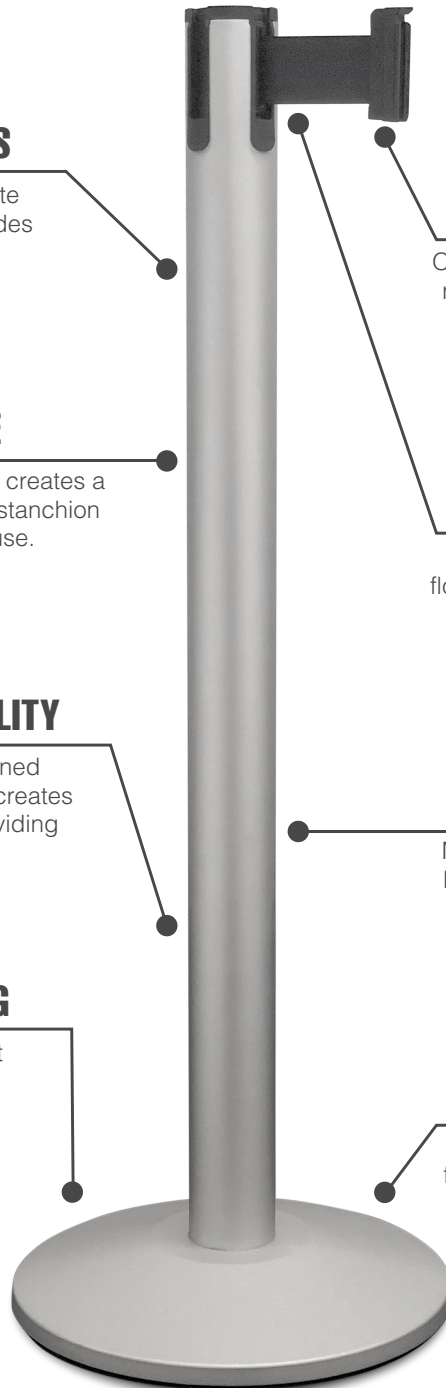

Contempo Platinum

Retractable Belt Crowd Control Stanchion

Premium features at a value price.

The perfect blend of style and savings.

HIDES FINGERPRINTS

The contemporary silver matte finish is great looking and hides most fingerprints.

STRONG & DURABLE

A continuous aluminum tube creates a strong, yet surprisingly light stanchion that withstands heavy daily use.

EXCEPTIONAL STABILITY

A light aluminum post combined with a heavy cast-iron base creates a lower center of gravity providing exceptional stability.

PROTECTS FLOORING

Non-marking rubberized feet protect flooring and promote airflow under stanchion to prevent mold and discoloration.

UNIVERSAL BELT END

Our belt end can attach to most manufacturer's stanchions. But why would you want to?

SLOW-RETRACT BELT

For safety, our belt falls to the floor when released, then slowly retracts into the stanchion.

STYLE & GRACE

Matching silver matte post and base complements your brand and your decor.

IMPACT RESISTANT

Plastic cover plate is perfect for high-traffic areas, providing scratch and dent resistance.