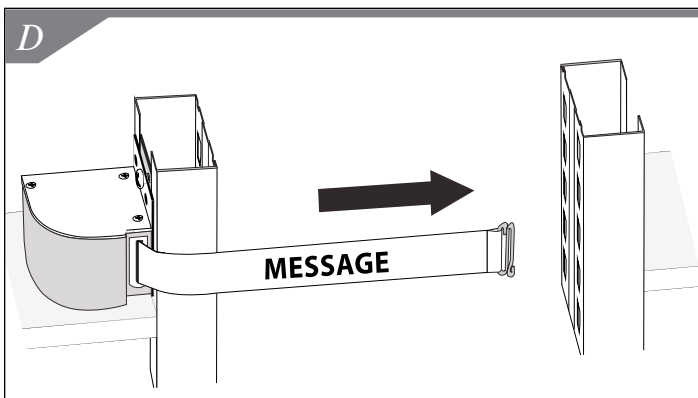

### Required Tools

1. Familiarize yourself with all parts provided for assembly of unit to slotted upright.
2. Position unit behind slotted upright. Insert Wing Nut on slotted upright. Rotate Wing Nut making sure it rests on both sides of slotted uprights. See Figure A.
3. Insert 1" bolt. See Figure B.
4. Tighten bolt with screwdriver. See Figure C.
5. Pull belt across aisle to connect with another slotted upright. See Figures D and E.

## Permanent Wall Mount

Our Standard Wall Mount is ideal for blocking off wide corridors and for temporarily securing lanes. Easily attaches to a wall using 4 screws. Includes wall receptacle. Choose 18ft. or 24ft.

## Warehouse Standard QuickMount®

Temporarily attach our Quick Mount Safety Barrier to your warehouse upright by simply clicking into place. For use with uprights with holes measuring 1.5 inches apart.

## Warehouse Adjustable QuickMount®

The Adjustable Quick Mount Safety Barrier temporarily attaches to your warehouse upright by simply clicking into place. Back clips adjust to fit uprights with holes measuring between 1 inch to 3.5 inches apart.