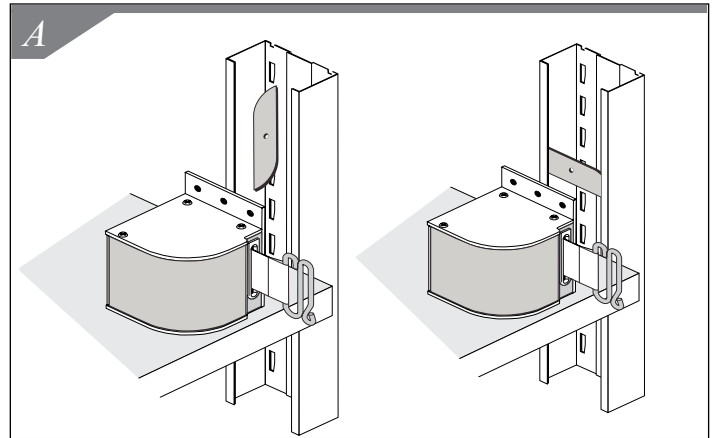

### Required Tools

1. Familiarize yourself with all parts provided for assembly of unit to slotted upright.
2. Position unit behind slotted upright. Insert Wing Nut on slotted upright. Rotate Wing Nut making sure it rests on both sides of slotted uprights. See Figure A.
3. Insert 1" bolt. See Figure B.
4. Tighten bolt with screwdriver. See Figure C.
5. Pull belt across aisle to connect with another slotted upright. See Figures D and E.

## Permanent Wall Mount

Our Standard Wall Mount is ideal for blocking off wide corridors and for temporarily securing lanes. Easily attaches to a wall using 4 screws. Includes wall receptacle. Choose 18ft. or 24ft.

## Warehouse Adjustable QuickMount®

The Adjustable Quick Mount Safety Barrier temporarily attaches to your warehouse upright by simply clicking into place. Back clips adjust to fit uprights with holes measuring between 1 inch to 3.5 inches apart.