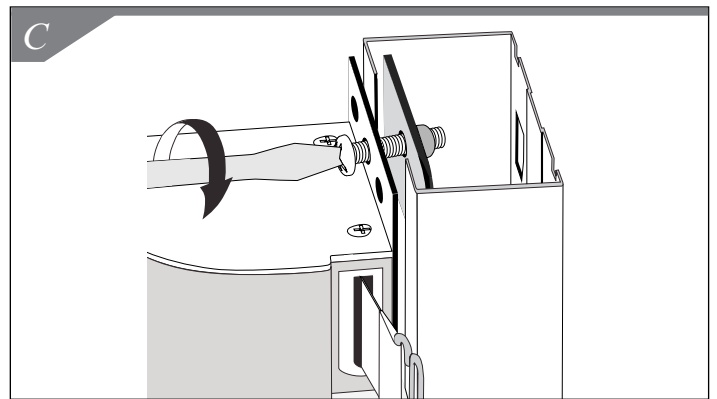

### Required Tools

1. Familiarize yourself with all parts provided for assembly of unit to slotted upright.
2. Position unit behind slotted upright. Insert Wing Nut on slotted upright. Rotate Wing Nut making sure it rests on both sides of slotted uprights. See Figure A.
3. Insert 1" bolt. See Figure B.
4. Tighten bolt with screwdriver. See Figure C.
5. Pull belt across aisle to connect with another slotted upright. See Figures D and E.

## Warehouse Adjustable QuickMount®

The Adjustable Quick Mount Safety Barrier temporarily attaches to your warehouse upright by simply clicking into place. Back clips adjust to fit uprights with holes measuring between 1 inch to 3.5 inches apart.