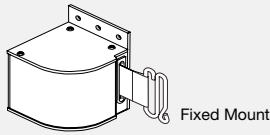

## Parts List:

### Required Tools

1. Familiarize yourself with all parts provided for assembly of unit to slotted upright.
2. Position unit behind slotted upright. Insert Wing Nut on slotted upright. Rotate Wing Nut making sure it rests on both sides of slotted uprights. See Figure A.
3. Insert 1" bolt. See Figure B.
4. Tighten bolt with screwdriver. See Figure C.
5. Pull belt across aisle to connect with another slotted upright. See Figures D and E.