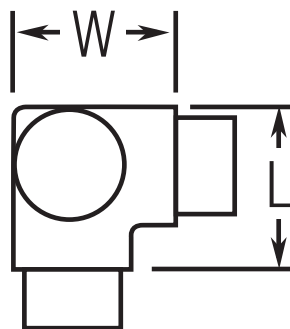

**PART# 733/424**

**Flush Elbow, Side Outlet, 1.67" x 0.08"**

<b>W</b>	2.56"
<b>L</b>	2.56"

MATERIAL & AVAILABLE FINISHES			
	BRASS	304 SST	316 SST
Polished			✓
Satin			✓
Clear Coat			

MATERIAL USAGE			
	BRASS	304 SST	316 SST
Indoor			✓
Outdoor			✓

MATERIAL CARE	
<b>Stainless Steel</b>	Use metal cleaner and apply with a damp, soft cloth.

<b>INSTALLATION</b>	Adhere fitting to tube using Loctite 326 Metal Adhesive (#00201) and Primer (#00211).
<b>HARDWARE INCLUDED</b>	---
<b>USE TOGETHER WITH</b>	1.67" OD tube (A114), matching flush fittings for 1.67" tube (730 series) and matching finials (600PF/424, 602/424, 608/424).