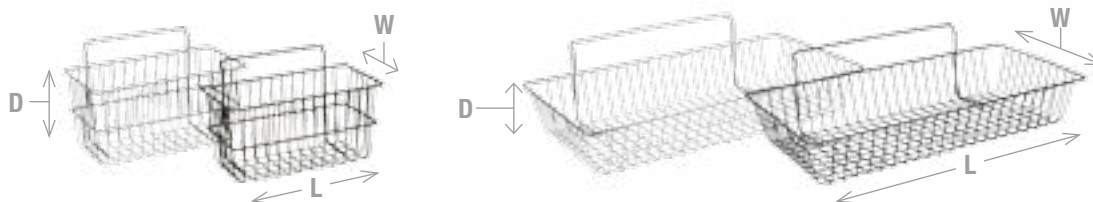

NeXtrac® Merchandising

Baskets, Hooks and Trays

Increase impulse sales with clearly-displayed merchandise.

Features & Benefits:

Our assortment of hooks and baskets allow for a variety of merchandising solutions. Their standardized design will also allow them to be incorporated into your existing fixtures.

NeXtrac® Slatwall Baskets & Hooks

Increase impulse sales with clearly-displayed merchandise.

STANDARD HOOKS

Product Description	2-inch hooks	4-inch hooks	6-inch hooks	8-inch hooks
Part Numbers	808811	809049	808685	807235
Colors Available	Black or Chrome	Black or Chrome	Black or Chrome	Black or Chrome

SCANNER HOOKS

Product Description	2-inch Scanner Hooks	4-inch Scanner Hooks	6-inch Scanner Hooks	8-inch Scanner Hooks
Part Numbers	820020/CL/SET	820040/CL/SET	820060/CL/SET	820080/CL/SET
Colors Available	Black or Chrome	Black or Chrome	Black or Chrome	Black or Chrome

BASKETS

Product Description	Small Baskets	Large Baskets
Part Numbers	809679 (Black) or 809680 (Chrome)	806772 (Black) or 808681 (Chrome)
Dimensions	L=12", W=6", D=6"	L=24", W=12", D=4"
Colors Available	Black or Chrome	Black or Chrome