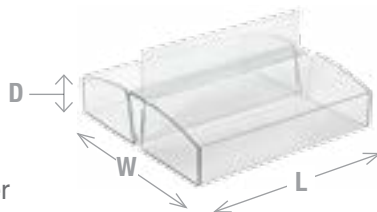

NeXtrac® Merchandising

Baskets, Hooks and Trays

Increase impulse sales with clearly-displayed merchandise.

Features & Benefits:

Our assortment of hooks and baskets allow for a variety of merchandising solutions. Their standardized design will also allow them to be incorporated into your existing fixtures.

NeXtrac® Slatwall Baskets & Hooks

Increase impulse sales with clearly-displayed merchandise.

STANDARD HOOKS

Product Description	2-inch hooks	4-inch hooks	6-inch hooks	8-inch hooks
Part Numbers	808811	809049	808685	807235
Colors Available	Black or Chrome	Black or Chrome	Black or Chrome	Black or Chrome

SCANNER HOOKS

Product Description	2-inch Scanner Hooks	4-inch Scanner Hooks	6-inch Scanner Hooks	8-inch Scanner Hooks
Part Numbers	820020/CL/SET	820040/CL/SET	820060/CL/SET	820080/CL/SET
Colors Available	Black or Chrome	Black or Chrome	Black or Chrome	Black or Chrome

BASKETS

Product Description	Small Baskets	Large Baskets
Part Numbers	809679 (Black) or 809680 (Chrome)	806772 (Black) or 808681 (Chrome)
Dimensions	L=12", W=6", D=6"	L=24", W=12", D=4"
Colors Available	Black or Chrome	Black or Chrome