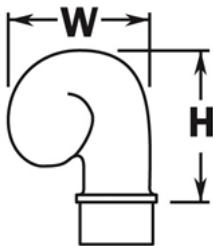

PART# 606/2

Scroll Finial for 2" Diameter Tubing

W	3-1/4"
H	3-3/16"

MATERIAL & AVAILABLE FINISHES			
	BRASS	304 SST	316 SST
Polished	√		
Satin	√		
Clear Coat	√		

MATERIAL USAGE			
	BRASS	304 SST	316 SST
Indoor	√		
Outdoor	√*		
*Uncoated brass only			

MATERIAL CARE	
Brass	Use Lavi Metal Polish (Item# 00202) and apply with a damp, soft cloth.

INSTALLATION	Adhere fitting to tube using Loctite 326 Metal Adhesive (#00201) and Primer (#00211).
HARDWARE INCLUDED	---
USE TOGETHER WITH	2" OD tube (A120), handrail bracket for 2" tube (301), matching flush fittings for 2" tube (730 series).