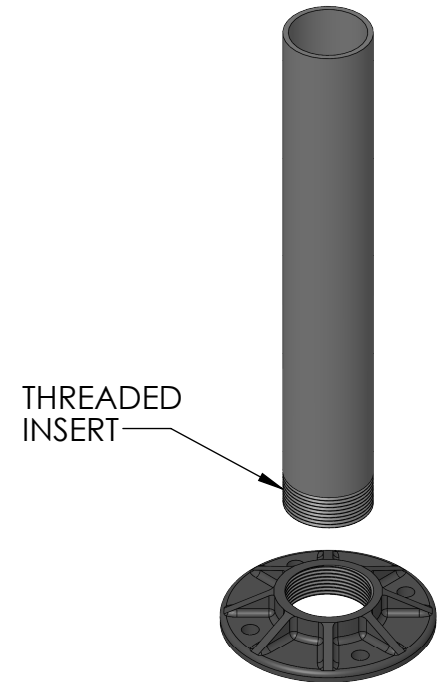

**COMPATIBLE LAVI TUBING : A120**

INTERPRET THE DRAWING PER 3D MODEL

DESCRIPTION: STEEL FLANGE WITH POST INSERT FOR Ø2" OD TUBING

DRAWN BY : SamayP

DATE: 5/17/2021

Call today to find out more about our exciting Railings lines : 800-624-6225

Primary dimensions are in INCHES  
Secondary dims (if present) are in mm

DWG NO.

20-541-2

REVISION:

L-001