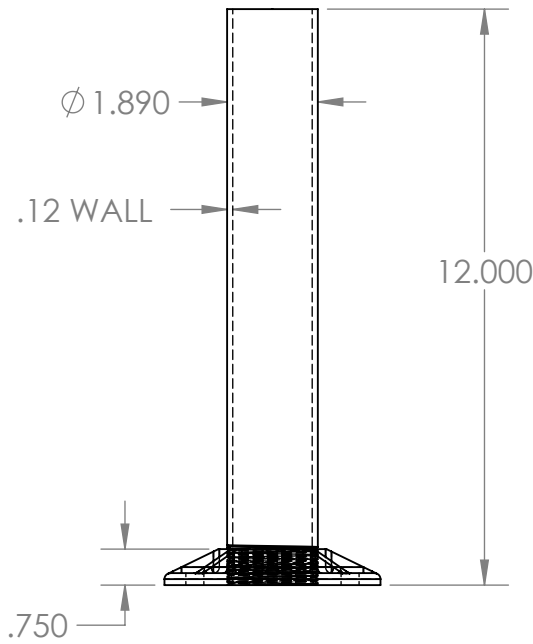

**COMPATIBLE LAVI TUBING : A120**

INTERPRET THE DRAWING PER 3D MODEL

DESCRIPTION: STEEL FLANGE WITH POST INSERT FOR Ø2" OD TUBING

DRAWN BY : SamayP

DATE: 5/17/2021

Call today to find out more about our exciting Railings lines : 800-624-6225

Primary dimensions are in INCHES  
Secondary dims (if present) are in mm

DWG NO.

20-541-2

REVISION:

L-001