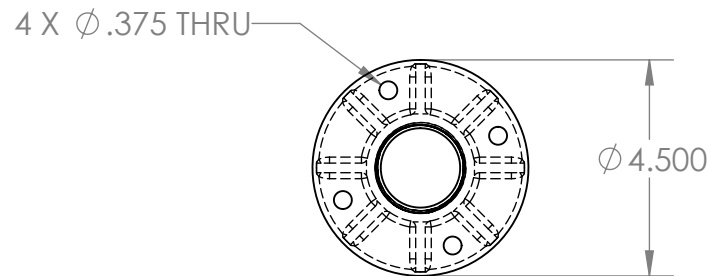

**COMPATIBLE LAVI TUBING : A120**

INTERPRET THE DRAWING PER 3D MODEL

DESCRIPTION: STEEL FLANGE WITH POST INSERT FOR Ø2" OD TUBING

DRAWN BY : SamayP

DATE: 5/17/2021

Call today to find out more about our exciting Railings lines : 800-624-6225

Primary dimensions are in INCHES  
Secondary dims (if present) are in mm

DWG NO.

20-541-2

REVISION:

L-001