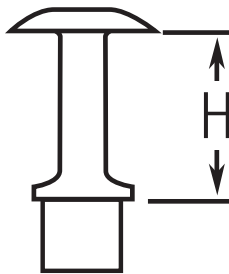

PART# 352 424

Perp Bracket, Short, 1.67"

H 2"

MATERIAL & AVAILABLE FINISHES

	BRASS	304 SST	316 SST
Polished			
Satin			√
Clear Coat			

MATERIAL USAGE

	BRASS	304 SST	316 SST
Indoor			√
Outdoor			√

MATERIAL CARE

Stainless Steel	Use metal cleaner and apply with a damp, soft cloth.
------------------------	--

INSTALLATION

Place bottom of fitting in vertical tube. Screw top of bracket to horizontal tube.

HARDWARE INCLUDED

2 x 1/4-20 Philips Flat Head Machine Screws (316SST) to connect post to handrail tube.

USE TOGETHER WITH

1.67" OD stainless tube (A114).