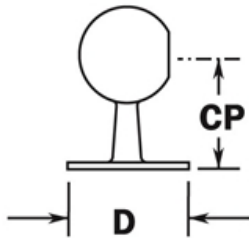

PART# 332/1

Ball Center Post for 1" Diameter Tubing

CP	2-3/4"
D	2-1/4"

MATERIAL & AVAILABLE FINISHES			
	BRASS	304 SST	316 SST
Polished	√	√	
Satin	√	√	
Clear Coat	√		

MATERIAL USAGE			
	BRASS	304 SST	316 SST
Indoor	√	√	
Outdoor	√*		

*Uncoated brass only

MATERIAL CARE	
Brass	Use Lavi Metal Polish (Item# 00202) and apply with a damp, soft cloth.
Stainless Steel	Use metal cleaner and apply with a damp, soft cloth.

INSTALLATION	Mount plate to surface using two #8 screws.
HARDWARE INCLUDED	2 x #8 x 1" PFH screws.
USE TOGETHER WITH	1" OD tube (A100), matching flush fittings for 1" tube (730/1 series) and matching finials (600/1, 602/1, 604/1).