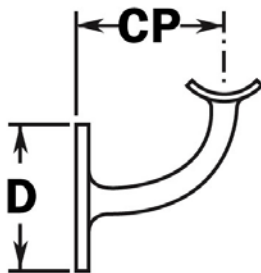

PART# 301U/2

Undrilled Handrail Bracket for 2" Diameter Tubing

CP	2-3/4"
D	2-1/2"

MATERIAL & AVAILABLE FINISHES

	BRASS	304 SST	316 SST
Polished	✓		
Satin	✓		
Clear Coat	✓		

MATERIAL USAGE

	BRASS	304 SST	316 SST
Indoor	✓		
Outdoor	✓*		

*Uncoated brass only

MATERIAL CARE

Brass	Use Lavi Metal Polish (Item# 00202) and apply with a damp, soft cloth.
--------------	--

INSTALLATION

Mount plate to the wall using hanger bolt and matching diameter tube to the saddle.

HARDWARE INCLUDED

1 x 5/16-18, 2" hanger bolt. 2 x #8 x 3/4" PFH self drilling screws.

USE TOGETHER WITH

2" OD tube (A120), matching flush fittings for 2" tube (730/2 series) and matching finials (600/2, 602/2, 608/2).