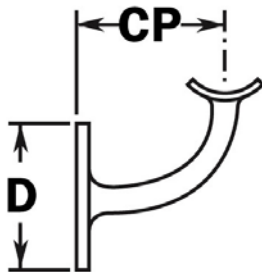

PART# 301U/1H

Undrilled Handrail Bracket for 1-1/2" Diameter Tubing

CP	2-1/2"
D	2-1/2"

MATERIAL & AVAILABLE FINISHES

	BRASS	304 SST	316 SST
Polished	✓		
Satin	✓		
Clear Coat	✓		

MATERIAL USAGE

	BRASS	304 SST	316 SST
Indoor	✓		
Outdoor	✓*		

*Uncoated brass only

MATERIAL CARE

Brass	Use Lavi Metal Polish (Item# 00202) and apply with a damp, soft cloth.
--------------	--

INSTALLATION

Mount plate to the wall using hanger bolt and matching diameter tube to the saddle.

HARDWARE INCLUDED

1 x 5/16-18, 2" hanger bolt. 2 x #8 x 3/4" PFH self drilling screws.

USE TOGETHER WITH

1.5" OD tube (A110), matching flush fittings for 1.5" tube (730/1H series) and matching finials (600/1H, 602/1H, 608/1H).