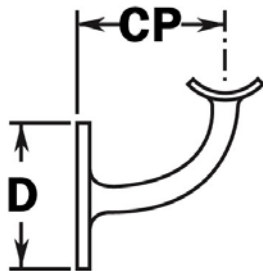

PART# 301/424

Handrail Bracket for 1-2/3" Diameter Tubing

CP	2.56"
D	2.56"

MATERIAL & AVAILABLE FINISHES			
	BRASS	304 SST	316 SST
Polished			√
Satin			√
Clear Coat			

MATERIAL USAGE			
	BRASS	304 SST	316 SST
Indoor			√
Outdoor			√

MATERIAL CARE	
Brass	Use Lavi Metal Polish (Item# 00202) and apply with a damp, soft cloth.
Stainless Steel	Use metal cleaner and apply with a damp, soft cloth.

INSTALLATION	Mount plate to the wall and matching diameter tube to the saddle.
HARDWARE INCLUDED	5 x #10 x 1-1/2" PFH screws.
USE TOGETHER WITH	1.67" OD tube (A114), matching flush fittings for 1.67" tube (730/424 series) and matching finials (600PF/424, 602/424, 608/424).