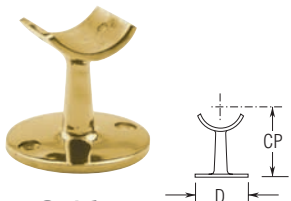

	BRASS
	BRASS & CHROME
	STAINLESS STEEL
	BRASS & STAINLESS STEEL

330
Ball End Post

Item#	Tubing	CP	D
● 330/1	1"	2 3/4"	2 1/4"
● 330/1H	1 1/2"	2 3/4"	2 15/16"
● 330/2	2"	3"	3 3/8"

332
Ball Center Post

Item#	Tubing	CP	D
● 332/1	1"	2 3/4"	2 1/4"
● 332/1H	1 1/2"	2 3/4"	2 15/16"
● 332/2	2"	3"	3 3/8"

334
6 Ball End Post

Item#	Tubing	CP	D
● 334/2	2"	5"	3 1/4"

336
6 Ball Center Post

Item#	Tubing	CP	D
● 336/2	2"	5"	3 1/4"

340
Flush End Post

Item#	Tubing	CP	D
● 340/1	1"	2 1/8"	1 3/4"
● 340/1H	1 1/2"	2 7/16"	2 5/16"
● 340/2	2"	3 1/4"	2 1/2"

341
Saddle Post

Item#	Tubing	CP	D
● 341/1H	1 1/2"	2 1/2"	2 1/4"
● 341/2	2"	3 1/4"	2 1/2"

341U
Undrilled Saddle Post

Item#	Tubing	CP	D
● 341U/1H	1 1/2"	2 1/2"	2 1/4"
● 341U/2	2"	3 1/4"	2 1/2"

342
Flush Center Post

Item#	Tubing	CP	D
● 342/1	1"	2 1/8"	1 3/4"
● 342/1H	1 1/2"	2 7/16"	2 5/16"
● 342/2	2"	3 1/4"	2 1/2"

348
Low Saddle Post

Item#	Tubing	CP	D
● 348/1H	1 1/2"	4"	3"
● 348/2	2"	4 1/8"	3"

348L
Tall Saddle Post

Item#	Tubing	CP	D
● 348L/1H	1 1/2"	6"	3"
● 348L/2	2"	6 1/8"	3"