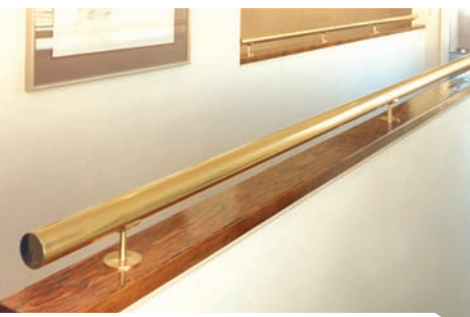

Short Rail Posts

Solid Brass and Stainless Steel Components

Short Rail Posts are the perfect choice for short walls, curtain rods, door pulls, and much more!

Short Rail Posts

Solid Brass and Stainless Steel Components

Standard Finishes & Materials: Polished Brass, Chrome, Polished Stainless Steel, & Satin Stainless Steel.
In addition to our standard finishes, Brass Clear Coat & Lido Tone finishes may be available. Please call for details.