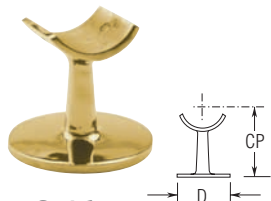

	BRASS
	BRASS & CHROME
	STAINLESS STEEL
	BRASS & STAINLESS STEEL

330
Ball End Post

Item#	Tubing	CP	D
● 330/1	1"	2 3/4"	2 1/4"
● 330/1H	1 1/2"	2 3/4"	2 15/16"
● 330/2	2"	3"	3 3/8"

332
Ball Center Post

Item#	Tubing	CP	D
● 332/1	1"	2 3/4"	2 1/4"
● 332/1H	1 1/2"	2 3/4"	2 15/16"
● 332/2	2"	3"	3 3/8"

334
6 Ball End Post

Item#	Tubing	CP	D
● 334/2	2"	5"	3 1/4"

336
6 Ball Center Post

Item#	Tubing	CP	D
● 336/2	2"	5"	3 1/4"

340
Flush End Post

Item#	Tubing	CP	D
● 340/1	1"	2 1/8"	1 3/4"
● 340/1H	1 1/2"	2 7/16"	2 5/16"
● 340/2	2"	3 1/4"	2 1/2"

341
Saddle Post

Item#	Tubing	CP	D
● 341/1H	1 1/2"	2 1/2"	2 1/4"
● 341/2	2"	3 1/4"	2 1/2"

341U
Undrilled Saddle Post

Item#	Tubing	CP	D
● 341U/1H	1 1/2"	2 1/2"	2 1/4"
● 341U/2	2"	3 1/4"	2 1/2"

342
Flush Center Post

Item#	Tubing	CP	D
● 342/1	1"	2 1/8"	1 3/4"
● 342/1H	1 1/2"	2 7/16"	2 5/16"
● 342/2	2"	3 1/4"	2 1/2"

348
Low Saddle Post

Item#	Tubing	CP	D
● 348/1H	1 1/2"	4"	3"
● 348/2	2"	4 1/8"	3"

348L
Tall Saddle Post

Item#	Tubing	CP	D
● 348L/1H	1 1/2"	6"	3"
● 348L/2	2"	6 1/8"	3"