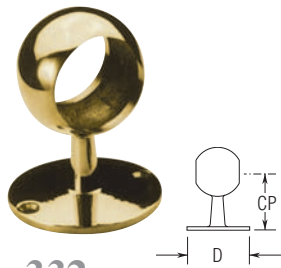

Short Rail Posts

Solid Brass and Stainless Steel Components

Short Rail Posts are the perfect choice for short walls, curtain rods, door pulls, and much more!

Short Rail Posts

Solid Brass and Stainless Steel Components

	BRASS
	BRASS & CHROME
	STAINLESS STEEL
	BRASS & STAINLESS STEEL

330
Ball End Post

Item#	Tubing	CP	D
● 330/1	1"	2 3/4"	2 1/4"
● 330/1H	1 1/2"	2 3/4"	2 15/16"
● 330/2	2"	3"	3 3/8"

332
Ball Center Post

Item#	Tubing	CP	D
● 332/1	1"	2 3/4"	2 1/4"
● 332/1H	1 1/2"	2 3/4"	2 15/16"
● 332/2	2"	3"	3 3/8"

334
6 Ball End Post

Item#	Tubing	CP	D
● 334/2	2"	5"	3 1/4"

336
6 Ball Center Post

Item#	Tubing	CP	D
● 336/2	2"	5"	3 1/4"

340
Flush End Post

Item#	Tubing	CP	D
● 340/1	1"	2 1/8"	1 3/4"
● 340/1H	1 1/2"	2 7/16"	2 5/16"
● 340/2	2"	3 1/4"	2 1/2"