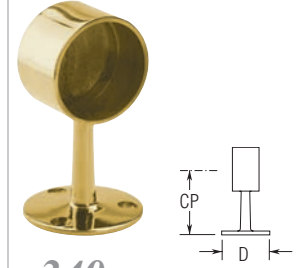

	BRASS
	BRASS & CHROME
	STAINLESS STEEL
	BRASS & STAINLESS STEEL

330
Ball End Post

Item#	Tubing	CP	D
● 330/1	1"	2 3/4"	2 1/4"
● 330/1H	1 1/2"	2 3/4"	2 15/16"
● 330/2	2"	3"	3 3/8"

332
Ball Center Post

Item#	Tubing	CP	D
● 332/1	1"	2 3/4"	2 1/4"
● 332/1H	1 1/2"	2 3/4"	2 15/16"
● 332/2	2"	3"	3 3/8"

334
6 Ball End Post

Item#	Tubing	CP	D
● 334/2	2"	5"	3 1/4"

336
6 Ball Center Post

Item#	Tubing	CP	D
● 336/2	2"	5"	3 1/4"

340
Flush End Post

Item#	Tubing	CP	D
● 340/1	1"	2 1/8"	1 3/4"
● 340/1H	1 1/2"	2 7/16"	2 5/16"
● 340/2	2"	3 1/4"	2 1/2"

341
Saddle Post

Item#	Tubing	CP	D
● 341/1H	1 1/2"	2 1/2"	2 1/4"
● 341/2	2"	3 1/4"	2 1/2"

341U
Undrilled Saddle Post

Item#	Tubing	CP	D
● 341U/1H	1 1/2"	2 1/2"	2 1/4"
● 341U/2	2"	3 1/4"	2 1/2"

342
Flush Center Post