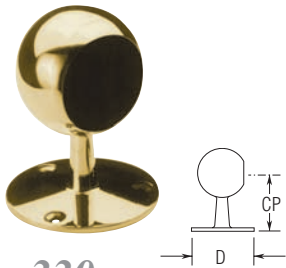

Short Rail Posts

Solid Brass and Stainless Steel Components

Short Rail Posts are the perfect choice for short walls, curtain rods, door pulls, and much more!

Short Rail Posts

Solid Brass and Stainless Steel Components

	BRASS
	BRASS & CHROME
	STAINLESS STEEL
	BRASS & STAINLESS STEEL

330
Ball End Post

Item#	Tubing	CP	D
● 330/1	1"	2 3/4"	2 1/4"
● 330/1H	1 1/2"	2 3/4"	2 15/16"
● 330/2	2"	3"	3 3/8"

332
Ball Center Post

Item#	Tubing	CP	D
● 332/1	1"	2 3/4"	2 1/4"
● 332/1H	1 1/2"	2 3/4"	2 15/16"
● 332/2	2"	3"	3 3/8"

334
6 Ball End Post

Item#	Tubing	CP	D
● 334/2	2"	5"	3 1/4"

336
6 Ball Center Post

Item#	Tubing	CP	D
● 336/2	2"	5"	3 1/4"

340
Flush End Post

Item#	Tubing	CP	D
● 340/1	1"	2 1/8"	1 3/4"
● 340/1H	1 1/2"	2 7/16"	2 5/16"
● 340/2	2"	3 1/4"	2 1/2"

Related Products

Please check our current price list for ongoing information updates.

Lido-Lustre Metal Polish
LB-00202

Lido Weld Adhesive
LB-00201

Flush End Cap (600)

Flush Ell (732)

Tubing