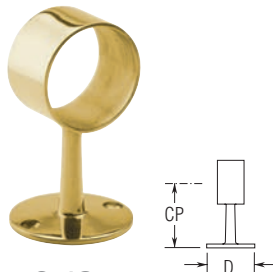

	BRASS
	BRASS & CHROME
	STAINLESS STEEL
	BRASS & STAINLESS STEEL

330
Ball End Post

Item#	Tubing	CP	D
● 330/1	1"	2 3/4"	2 1/4"
● 330/1H	1 1/2"	2 3/4"	2 15/16"
● 330/2	2"	3"	3 3/8"

332
Ball Center Post

Item#	Tubing	CP	D
● 332/1	1"	2 3/4"	2 1/4"
● 332/1H	1 1/2"	2 3/4"	2 15/16"
● 332/2	2"	3"	3 3/8"

334
6 Ball End Post

Item#	Tubing	CP	D
● 334/2	2"	5"	3 1/4"

336
6 Ball Center Post

Item#	Tubing	CP	D
● 336/2	2"	5"	3 1/4"

340
Flush End Post

Item#	Tubing	CP	D
● 340/1	1"	2 1/8"	1 3/4"
● 340/1H	1 1/2"	2 7/16"	2 5/16"
● 340/2	2"	3 1/4"	2 1/2"

341
Saddle Post

Item#	Tubing	CP	D
● 341/1H	1 1/2"	2 1/2"	2 1/4"
● 341/2	2"	3 1/4"	2 1/2"

341U
Undrilled Saddle Post

Item#	Tubing	CP	D
● 341U/1H	1 1/2"	2 1/2"	2 1/4"
● 341U/2	2"	3 1/4"	2 1/2"

342
Flush Center Post

Item#	Tubing	CP	D
● 342/1	1"	2 1/8"	1 3/4"
● 342/1H	1 1/2"	2 7/16"	2 5/16"
● 342/2	2"	3 1/4"	2 1/2"

348
Low Saddle Post

Item#	Tubing	CP	D
● 348/1H	1 1/2"	4"	3"
● 348/2	2"	4 1/8"	3"

348L
Tall Saddle Post

Item#	Tubing	CP	D
● 348L/1H	1 1/2"	6"	3"
● 348L/2	2"	6 1/8"	3"