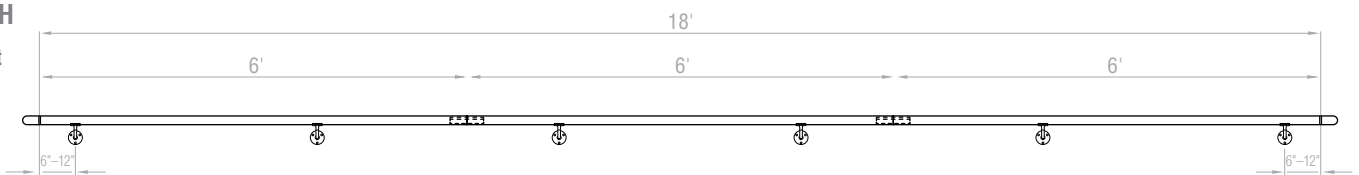

- 1-6' tube
- 3 Brackets
- 2 Wall Returns

XX-HR1010/1H

10-ft Handrail Kit

- 2-5' tubes
- 4 Brackets
- 1 Splice
- 2 Wall Returns

XX-HR1012/1H

12-ft Handrail Kit

- 2-6' tubes
- 4 Brackets
- 1 Splice
- 2 Wall Returns

XX-HR1018/1H

18-ft Handrail Kit

- 3-6' tubes
- 6 Brackets
- 2 Splices
- 2 Wall Returns

Each bracket must be anchored to a wall stud or solid backing. Recommended spacing should not exceed 48".