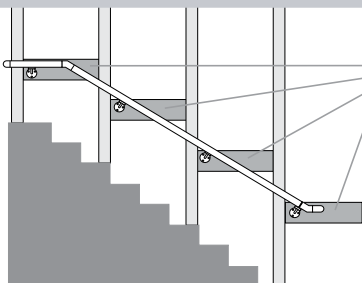

- 1-6' tube
- 3 Brackets
- 2 Wall Returns

XX-HR1010/1H

10-ft Handrail Kit

- 2-5' tubes
- 4 Brackets
- 1 Splice
- 2 Wall Returns

XX-HR1012/1H

12-ft Handrail Kit

- 2-6' tubes
- 4 Brackets
- 1 Splice
- 2 Wall Returns

XX-HR1018/1H

18-ft Handrail Kit

- 3-6' tubes
- 6 Brackets
- 2 Splices
- 2 Wall Returns

Each bracket must be anchored to a wall stud or solid backing. Recommended spacing should not exceed 48".