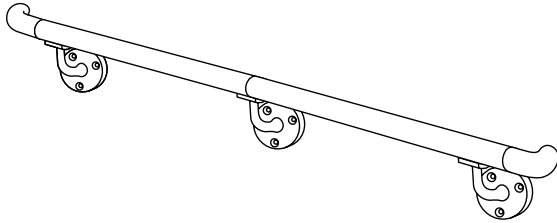

Standard Handrail Kits

HANDRAIL KITS INCLUDE ALL NECESSARY COMPONENTS

ASSEMBLED HANDRAIL

"XX" in the product number designates material/finish. **00** = Brass **40** = Polished Stainless Steel **44** = Satin Stainless Steel

XX-HR1004/1H

4-ft Handrail Kit

- 1-4' tube
- 2 Brackets
- 2 Wall Returns

XX-HR1005/1H

5-ft Handrail Kit

- 1-5' tube
- 2 Brackets
- 2 Wall Returns

XX-HR1006/1H

6-ft Handrail Kit

- 1-6' tube
- 3 Brackets
- 2 Wall Returns

XX-HR1010/1H

10-ft Handrail Kit

- 2-5' tubes
- 4 Brackets
- 1 Splice
- 2 Wall Returns

XX-HR1012/1H

12-ft Handrail Kit

- 2-6' tubes
- 4 Brackets
- 1 Splice
- 2 Wall Returns