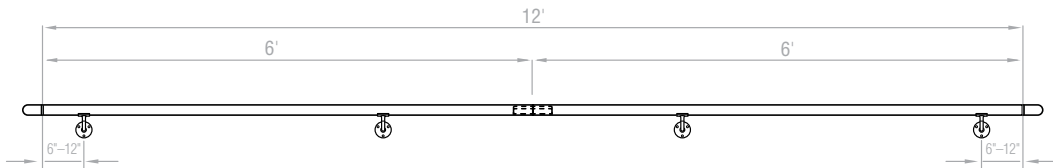

- 1-6' tube
- 3 Brackets
- 2 Wall Returns

XX-HR1010/1H

10-ft Handrail Kit

- 2-5' tubes
- 4 Brackets
- 1 Splice
- 2 Wall Returns

XX-HR1012/1H

12-ft Handrail Kit

- 2-6' tubes
- 4 Brackets
- 1 Splice
- 2 Wall Returns

XX-HR1018/1H

18-ft Handrail Kit

- 3-6' tubes
- 6 Brackets
- 2 Splices
- 2 Wall Returns

Each bracket must be anchored to a wall stud or solid backing. Recommended spacing should not exceed 48".