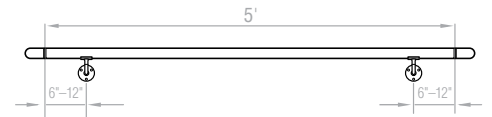

XX-HR1004/1H

4-ft Handrail Kit

- 1-4' tube
- 2 Brackets
- 2 Wall Returns

XX-HR1005/1H

5-ft Handrail Kit

- 1-5' tube
- 2 Brackets
- 2 Wall Returns

XX-HR1006/1H

6-ft Handrail Kit

- 1-6' tube
- 3 Brackets
- 2 Wall Returns

XX-HR1010/1H

10-ft Handrail Kit

- 2-5' tubes
- 4 Brackets
- 1 Splice
- 2 Wall Returns

XX-HR1012/1H

12-ft Handrail Kit

- 2-6' tubes
- 4 Brackets
- 1 Splice
- 2 Wall Returns