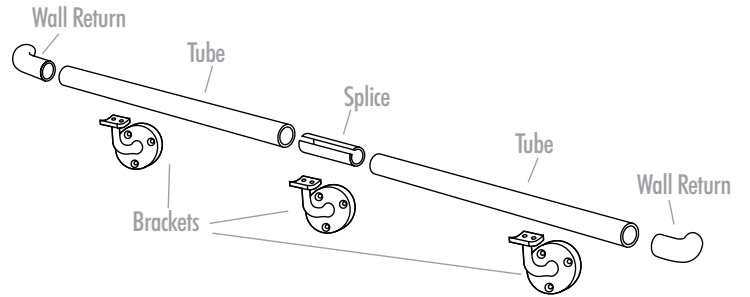

Standard Handrail Kits

HANDRAIL KITS INCLUDE ALL NECESSARY COMPONENTS

ASSEMBLED HANDRAIL

"XX" in the product number designates material/finish. **00** = Brass **40** = Polished Stainless Steel **44** = Satin Stainless Steel

XX-HR1004/1H

4-ft Handrail Kit

- 1-4' tube
- 2 Brackets
- 2 Wall Returns

XX-HR1005/1H

5-ft Handrail Kit

- 1-5' tube
- 2 Brackets
- 2 Wall Returns

XX-HR1006/1H

6-ft Handrail Kit

- 1-6' tube
- 3 Brackets
- 2 Wall Returns

XX-HR1010/1H

10-ft Handrail Kit

- 2-5' tubes
- 4 Brackets
- 1 Splice
- 2 Wall Returns

XX-HR1012/1H

12-ft Handrail Kit

- 2-6' tubes
- 4 Brackets
- 1 Splice
- 2 Wall Returns

XX-HR1018/1H

18-ft Handrail Kit

- 3-6' tubes
- 6 Brackets
- 2 Splices
- 2 Wall Returns

Each bracket must be anchored to a wall stud or solid backing. Recommended spacing should not exceed 48".