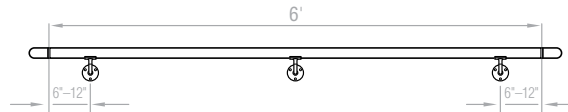

XX-HR1004/1H

4-ft Handrail Kit

- 1-4' tube
- 2 Brackets
- 2 Wall Returns

XX-HR1005/1H

5-ft Handrail Kit

- 1-5' tube
- 2 Brackets
- 2 Wall Returns

XX-HR1006/1H

6-ft Handrail Kit

- 1-6' tube
- 3 Brackets
- 2 Wall Returns

XX-HR1010/1H

10-ft Handrail Kit

- 2-5' tubes
- 4 Brackets
- 1 Splice
- 2 Wall Returns

XX-HR1012/1H

12-ft Handrail Kit

- 2-6' tubes
- 4 Brackets
- 1 Splice
- 2 Wall Returns