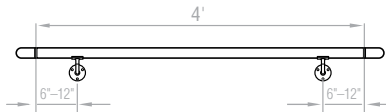

Standard Handrail Kits

HANDRAIL KITS INCLUDE ALL NECESSARY COMPONENTS

ASSEMBLED HANDRAIL

"XX" in the product number designates material/finish. **00** = Brass **40** = Polished Stainless Steel **44** = Satin Stainless Steel

XX-HR1004/1H

4-ft Handrail Kit

- 1-4' tube
- 2 Brackets
- 2 Wall Returns

XX-HR1005/1H

5-ft Handrail Kit

- 1-5' tube
- 2 Brackets
- 2 Wall Returns

XX-HR1006/1H

6-ft Handrail Kit

- 1-6' tube
- 3 Brackets
- 2 Wall Returns

XX-HR1010/1H

10-ft Handrail Kit

- 2-5' tubes
- 4 Brackets
- 1 Splice
- 2 Wall Returns

XX-HR1012/1H

12-ft Handrail Kit

- 2-6' tubes
- 4 Brackets
- 1 Splice
- 2 Wall Returns