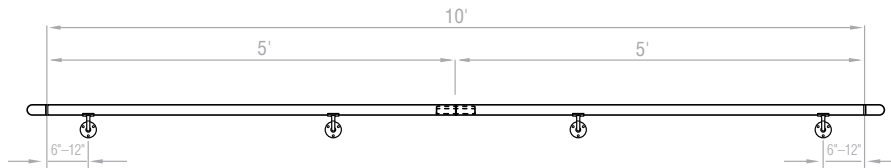

Standard Handrail Kits

HANDRAIL KITS INCLUDE ALL NECESSARY COMPONENTS

ASSEMBLED HANDRAIL

"XX" in the product number designates material/finish. **00** = Brass **40** = Polished Stainless Steel **44** = Satin Stainless Steel

XX-HR1004/1H

4-ft Handrail Kit

- 1-4' tube
- 2 Brackets
- 2 Wall Returns

XX-HR1005/1H

5-ft Handrail Kit

- 1-5' tube
- 2 Brackets
- 2 Wall Returns

XX-HR1006/1H

6-ft Handrail Kit

- 1-6' tube
- 3 Brackets
- 2 Wall Returns

XX-HR1010/1H

10-ft Handrail Kit

- 2-5' tubes
- 4 Brackets
- 1 Splice
- 2 Wall Returns

XX-HR1012/1H

12-ft Handrail Kit

- 2-6' tubes
- 4 Brackets
- 1 Splice
- 2 Wall Returns

XX-HR1018/1H

18-ft Handrail Kit

- 3-6' tubes
- 6 Brackets
- 2 Splices
- 2 Wall Returns

Each bracket must be anchored to a wall stud or solid backing. Recommended spacing should not exceed 48".