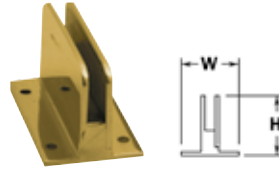

	BRASS
	BRASS & CHROME
	STAINLESS STEEL
	BRASS & STAINLESS STEEL

**812**  
 1/4" Glass Clip

Item#	Tubing	W	H
● 812/1H	1 1/2"	1 1/2"	1 1/2"
● 812/2	2"	1 1/2"	1 1/2"

**812/SL & SR**  
 1/4" Glass Clip w/ Stop

Item#	Tubing	W	H
● 812/1HSL	1 1/2"	1 1/2"	1 3/4"
● 812/1HSR	1 1/2"	1 1/2"	1 3/4"
● 812/2SL	2"	1 3/8"	1 3/16"
● 812/2SR	2"	1 3/8"	1 3/16"

**812F**  
 1/4" Glass Clip, Flat Back

Item#	W	H
● 812F	3/4"	1 3/4"