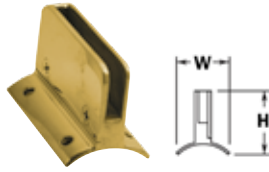

# Glass Clips

*Solid Brass and Stainless Steel Components*

*The perfect solution for booth dividers,  
guard rails, shelving and more!*

# Glass Clips

Solid Brass and Stainless Steel Components

**Standard Finishes & Materials:** Polished Brass, Chrome, Polished Stainless Steel, & Satin Stainless Steel.  
 In addition to our standard finishes, Brass Clear Coat & Lido Tone finishes may be available. Please call for details.

	BRASS
	BRASS & CHROME
	STAINLESS STEEL
	BRASS & STAINLESS STEEL

**812**  
 1/4" Glass Clip

Item#	Tubing	W	H
● 812/1H	1 1/2"	1 1/2"	1 1/2"
● 812/2	2"	1 1/2"	1 1/2"

**812/SL & SR**  
 1/4" Glass Clip w/ Stop