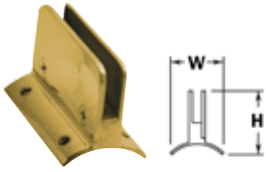

# Glass Clips

*Solid Brass and Stainless Steel Components*

*The perfect solution for booth dividers,  
guard rails, shelving and more!*

	BRASS
	BRASS & CHROME
	STAINLESS STEEL
	BRASS & STAINLESS STEEL

**812**  
 1/4" Glass Clip

Item#	Tubing	W	H
● 812/1H	1 1/2"	1 1/2"	1 1/2"
● 812/2	2"	1 1/2"	1 1/2"

**812/SL & SR**  
 1/4" Glass Clip w/ Stop