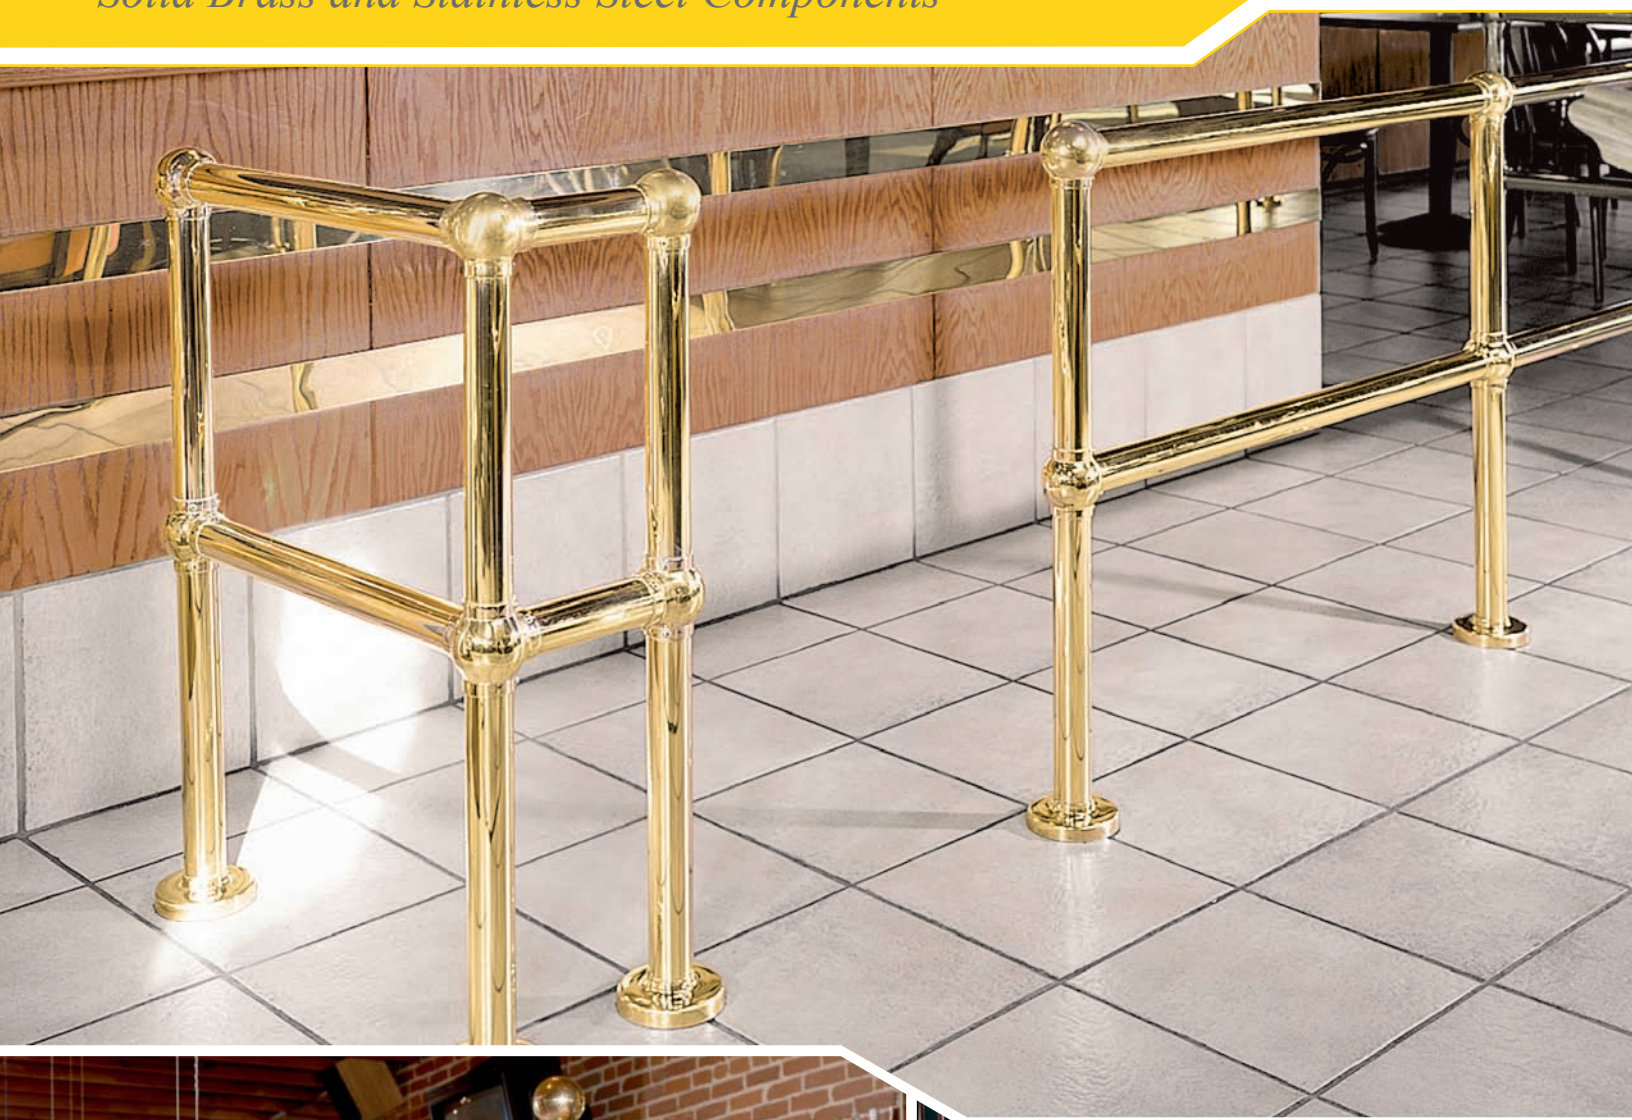

# Ball Fittings

*Solid Brass and Stainless Steel Components*

*A great choice for traditional railing projects.*

*Vertical posts should be made with continuous tubing (for strength) while horizontals can be cut to fit between posts.*