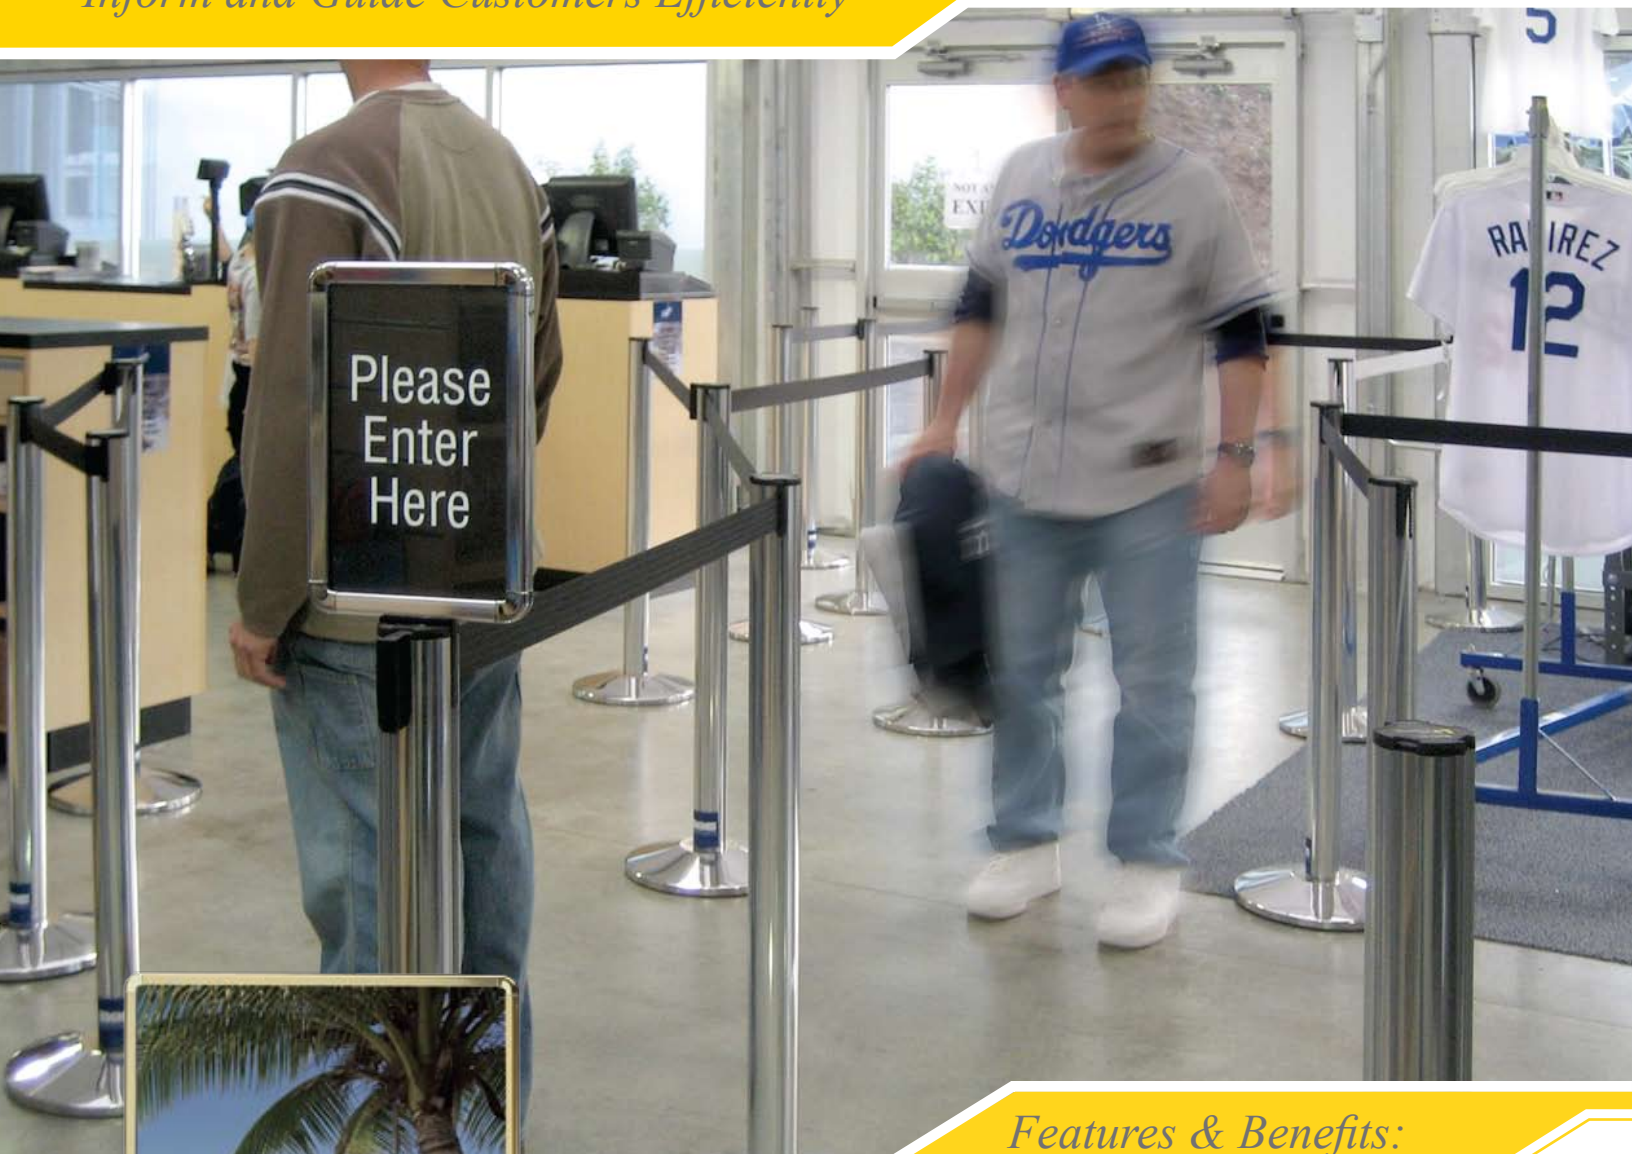

Post-Top Radius Corner Sign Frames

Inform and Guide Customers Efficiently

Features & Benefits:

Economical and Versatile Signage Solutions

- Effectively inform and guide customers without interrupting staff's workflow.
- Mounts available for both Beltrac® and traditional posts.
- Easily add signage to a queue.
- Available with fixed or swivel mounts.
- Works with Beltloc® to prevent frame removal.

Post-Top Radius Corner Sign Frames

Inform and Guide Customers Efficiently

	PRODUCT NUMBERS	FIXED MOUNT SIGN FRAMES FOR 7' BELT POST	FIXED MOUNT SIGN FRAMES FOR 13' BELT POST	SWIVEL MOUNT SIGN FRAMES	DRUM-TOP SIGN FRAMES FOR TRADITIONAL POSTS
Radius Corners for Safety		Yes	Yes	Yes	Yes
Available Sizes (Vertical)	50-1130-V	7" x 11"	7" x 11"	7" x 11"	7" x 11"
	50-1141-V	8½" x 11"	8½" x 11"	8½" x 11"	8½" x 11"
	50-1131-V	11" x 14"	11" x 14"	11" x 14"	11" x 14"
	50-1134-V	14" x 22"	14" x 22"	14" x 22"	14" x 22"
	50-1134	22" x 28"	22" x 28"	22" x 28"	22" x 28"
Available Sizes (Horizontal)	50-1130-H	11" x 7"	11" x 7"	11" x 7"	11" x 7"
	50-1141-H	11" x 8½"	11" x 8½"	11" x 8½"	11" x 8½"
	50-1131-H	14" x 11"	14" x 11"	14" x 11"	14" x 11"
Available Finishes		CL, GD, MB, SA	CL, GD, MB, SA	CL, GD, MB, SA	CL, GD, MB, SA
Slotted Media Capture		Yes, all sizes	Yes, all sizes	Yes, all sizes	Yes, all sizes
Unslotted Media Capture		Yes, all sizes	Yes, all sizes	Yes, all sizes	Yes, all sizes

Related Products:

Beltloc™ Locking Mechanism
50-910LK

Sign Clip with Fixed Mount
50-1111F7

Sign Clip with Drum Top
1111/DR

Sign Clip with Swivel Bracket
50-1111SW

Graphic Inserts