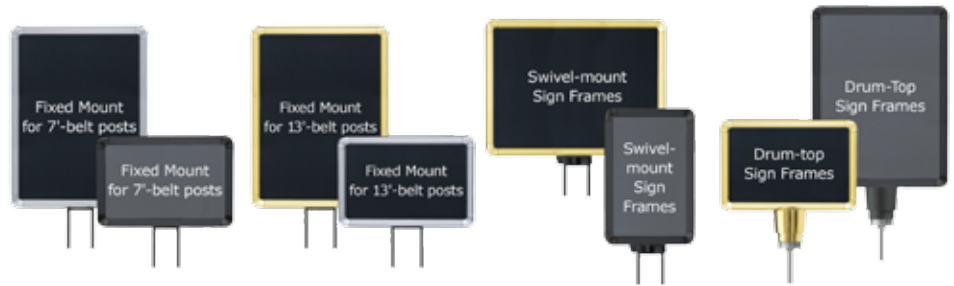

Post-Top Radius Corner Sign Frames

Inform and Guide Customers Efficiently

Features & Benefits:

Economical and Versatile Signage Solutions

- Effectively inform and guide customers without interrupting staff's workflow.
- Mounts available for both Beltrac® and traditional posts.
- Easily add signage to a queue.
- Available with fixed or swivel mounts.
- Works with Beltloc® to prevent frame removal.

Post-Top Radius Corner Sign Frames

Inform and Guide Customers Efficiently

	PRODUCT NUMBERS	FIXED MOUNT SIGN FRAMES FOR 7' BELT POST	FIXED MOUNT SIGN FRAMES FOR 13' BELT POST	SWIVEL MOUNT SIGN FRAMES	DRUM-TOP SIGN FRAMES FOR TRADITIONAL POSTS
Radius Corners for Safety		Yes	Yes	Yes	Yes
Available Sizes (Vertical)	50-1130-V	7" x 11"	7" x 11"	7" x 11"	7" x 11"
	50-1141-V	8½" x 11"	8½" x 11"	8½" x 11"	8½" x 11"
	50-1131-V	11" x 14"	11" x 14"	11" x 14"	11" x 14"
	50-1134-V	14" x 22"	14" x 22"	14" x 22"	14" x 22"
	50-1134	22" x 28"	22" x 28"	22" x 28"	22" x 28"
Available Sizes (Horizontal)	50-1130-H	11" x 7"	11" x 7"	11" x 7"	11" x 7"
	50-1141-H	11" x 8½"	11" x 8½"	11" x 8½"	11" x 8½"
	50-1131-H	14" x 11"	14" x 11"	14" x 11"	14" x 11"
Available Finishes		CL, GD, MB, SA	CL, GD, MB, SA	CL, GD, MB, SA	CL, GD, MB, SA
Slotted Media Capture		Yes, all sizes	Yes, all sizes	Yes, all sizes	Yes, all sizes
Unslotted Media Capture		Yes, all sizes	Yes, all sizes	Yes, all sizes	Yes, all sizes

Related Products:

Beltloc™ Locking Mechanism
50-910LK

Sign Clip with Fixed Mount
50-1111F7

Sign Clip with Drum Top
1111/DR

Sign Clip with Swivel Bracket
50-1111SW

Graphic Inserts