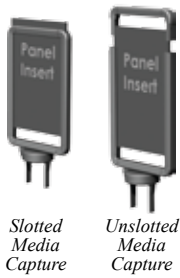

Post-Top Radius Corner Sign Frames

Inform and Guide Customers Efficiently

Features & Benefits:

Economical and Versatile Signage Solutions

- Effectively inform and guide customers without interrupting staff's workflow.
- Mounts available for both Beltrac® and traditional posts.
- Easily add signage to a queue.
- Available with fixed or swivel mounts.
- Works with Beltloc® to prevent frame removal.

Post-Top Radius Corner Sign Frames

Inform and Guide Customers Efficiently

	PRODUCT NUMBERS	FIXED MOUNT SIGN FRAMES FOR 7' BELT POST	FIXED MOUNT SIGN FRAMES FOR 13' BELT POST	SWIVEL MOUNT SIGN FRAMES	DRUM-TOP SIGN FRAMES FOR TRADITIONAL POSTS
Radius Corners for Safety		Yes	Yes	Yes	Yes
Available Sizes (Vertical)	50-1130-V	7" x 11"	7" x 11"	7" x 11"	7" x 11"
	50-1141-V	8½" x 11"	8½" x 11"	8½" x 11"	8½" x 11"
	50-1131-V	11" x 14"	11" x 14"	11" x 14"	11" x 14"
	50-1134-V	14" x 22"	14" x 22"	14" x 22"	14" x 22"
	50-1134	22" x 28"	22" x 28"	22" x 28"	22" x 28"
Available Sizes (Horizontal)	50-1130-H	11" x 7"	11" x 7"	11" x 7"	11" x 7"
	50-1141-H	11" x 8½"	11" x 8½"	11" x 8½"	11" x 8½"
	50-1131-H	14" x 11"	14" x 11"	14" x 11"	14" x 11"
Available Finishes		CL, GD, MB, SA	CL, GD, MB, SA	CL, GD, MB, SA	CL, GD, MB, SA
Slotted Media Capture		Yes, all sizes	Yes, all sizes	Yes, all sizes	Yes, all sizes
Unslotted Media Capture		Yes, all sizes	Yes, all sizes	Yes, all sizes	Yes, all sizes