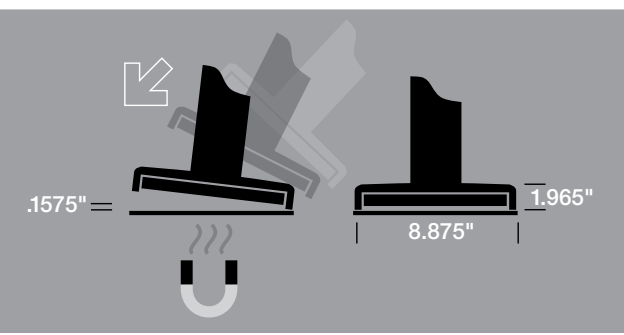

Magnetic Base

Keep posts in place with this powerful magnetic base option.

Features & Benefits:

- Strong magnetic base keeps post firmly in place.
- Post quickly removes from floor plate when needed.
- Stainless Steel floor plate can be affixed to floor with a center bolt (not included) or with the 3M adhesive option.
- Small footprint (8 7/8" diameter) offers a clean, contemporary look and maximizes floor space.
- Post sold separately.
- Please call for pricing.

Magnetic Base Option Includes*:

- One stainless steel Floor Plate.
- One heavy-duty Magnetic Base.
- One Rubber Insert for mounting post.
- One satin-finish Cover Plate.

Part Number	Product Description
14-563MG	Magnetic Base for 7' Beltrac, Bolt Mounting
14-563MG/AB	Magnetic Base for 7' Beltrac, Adhesive Mounting
14-564MG	Magnetic Base for 13' Beltrac, 7' Contempo, Bolt Mounting
14-564MG/AB	Magnetic Base for 13' Beltrac, 7' Contempo, Adhesive Mounting
14-565MG	Magnetic Base for 13' Infinity, Bolt Mounting
14-565MG/AB	Magnetic Base for 13' Infinity, Adhesive Mounting