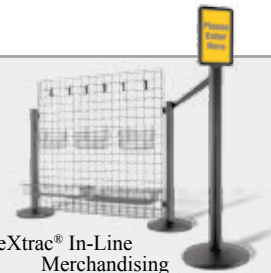

	BELTRAC® 3000	BELTRAC® 3000-13	BELTRAC® 3000 Double Belt	BELTRAC® 3000-13 Double Belt	BELTRAC® 3000 Mid-Belt Tall Posts	BELTRAC® 3000 No Belt Tall Posts
Height	40 inches	40 inches	40 inches	40 inches	48", 66", 72"	48", 66", 72"
Weight	28 lbs.	30 lbs.	28 lbs.	30 lbs.	Varies by height	Varies by height
Finish	Anodized or Lido-Tone®	Anodized Satin or Lido-Tone®	Anodized or Lido-Tone®	Anodized Satin or Lido-Tone®	Anodized or Lido-Tone® (WB, SA, GD on 48")	Anodized or Lido-Tone® (WB, SA, GD on 48")
Post Diameter	2 ¾ inches	3 ¼ inches	2 ¾ inches	3 ¼ inches	2 ¾ inches	2 ¾ inches
Post Construction	Extruded Aluminum	Extruded Aluminum	Extruded Aluminum	Extruded Aluminum	Extruded Aluminum	Extruded Aluminum
Base Connection	Aluminum Wedge Insert	Steel Wedge Insert	Aluminum Wedge Insert	Steel Wedge Insert	Aluminum Wedge Insert	Aluminum Wedge Insert
Base Diameter	14 inches	14 inches	14 inches	14 inches	14" sloped or 20" WB tri-base	14" sloped or 20" WB tri-base
Base Cover	Metal or Plastic	Metal or Plastic	Metal or Plastic	Metal or Plastic	Metal or Plastic No cover on Tri-base	Metal or Plastic No cover on Tri-base
Rubberized Base	Standard	Standard	Standard	Standard	Standard	Standard
Belt Color	All	All	All	All	All	N/A
Belt Length	7 feet	13 feet	7 feet	13 feet	7 feet	N/A
Slow Retracting Belt	Standard	Standard	Standard	Standard	Standard	N/A
Beltloc™	Additional	Additional	Additional	Additional	Additional	N/A
4-Way Connection	Standard	Standard	Standard	Standard	Standard	Optional
Signage Ready	Yes	Yes	Yes	Yes	Yes	Yes
NeXtrac® Ready	Yes	Yes	Yes	Yes	Yes	Yes
Outdoor Usage	Add-on, Please call	Add-on, Please call	Add-on, Please call	Add-on, Please call	Add-on, Please call	Add-on, Please call

## Related Products:

Wall Receptacle

Digital Belt Imprinting

Post-Top Signs & Graphics

NeXtrac® In-Line Merchandising

Beltloc™ Locking Mechanism

Floor Sockets