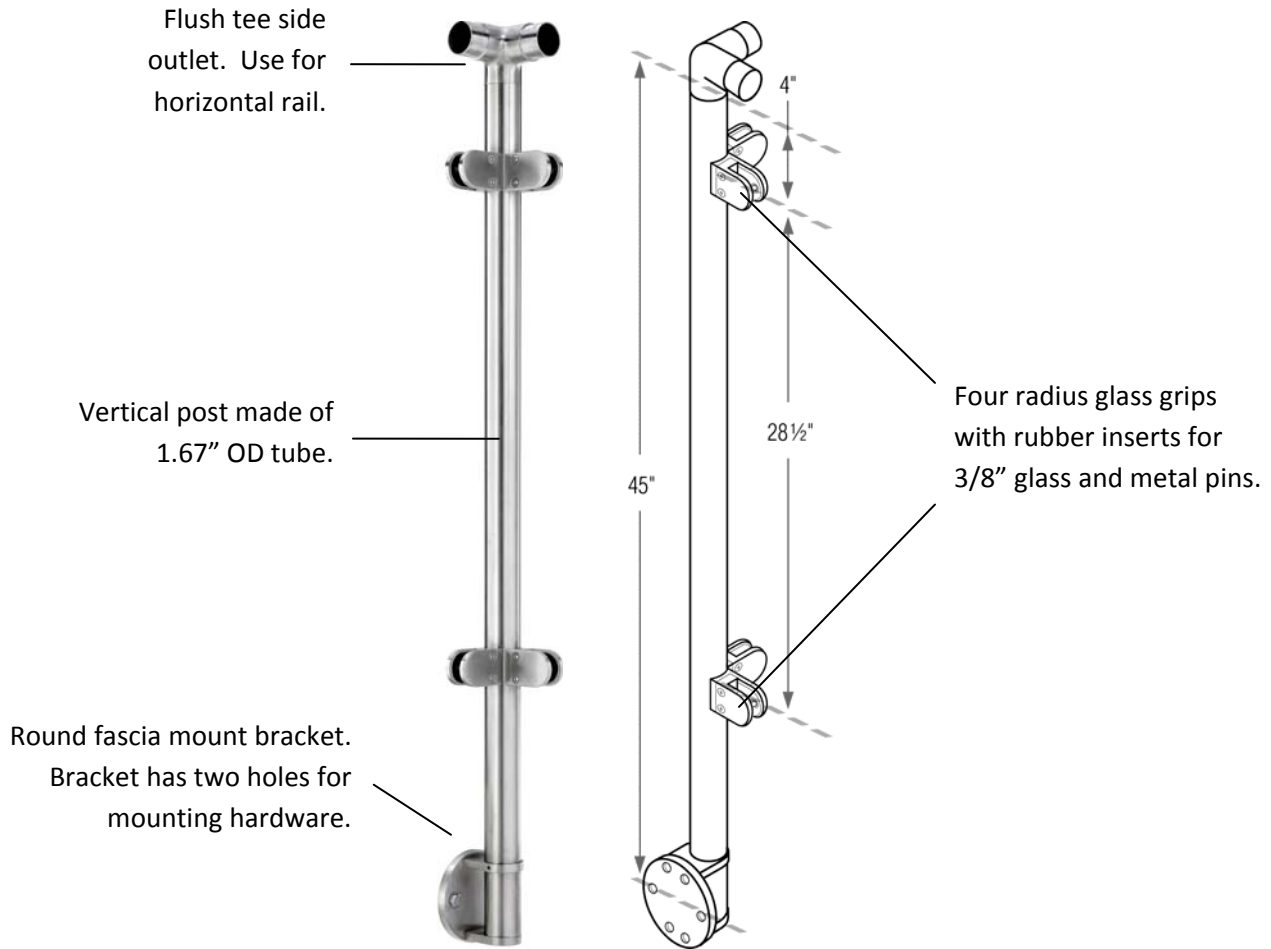

PART#G424/42/W/MD/L/FL 3/8" Glass, 42H, Fascia, Corner, Flush Fitting

- Use as a 90 degree corner post.

MATERIAL, FINISHES, USAGE		
	304 SST	316 SST
Polished		
Circular Satin		√
Clear Coat		
Indoor		√
Outdoor		√

MATERIAL CARE	
Stainless Steel	Use metal cleaner and apply with a damp, soft cloth.

INSTALLATION	Mount fascia bracket at correct location to ensure 42" handrail height from floor / stair. Use hardware appropriate for material on which bracket is being mounted. Place tube on fascia bracket and tighten set screw to tube.
HARDWARE INCLUDED	---
USE TOGETHER WITH	1.67" OD tube for handrail (A114).