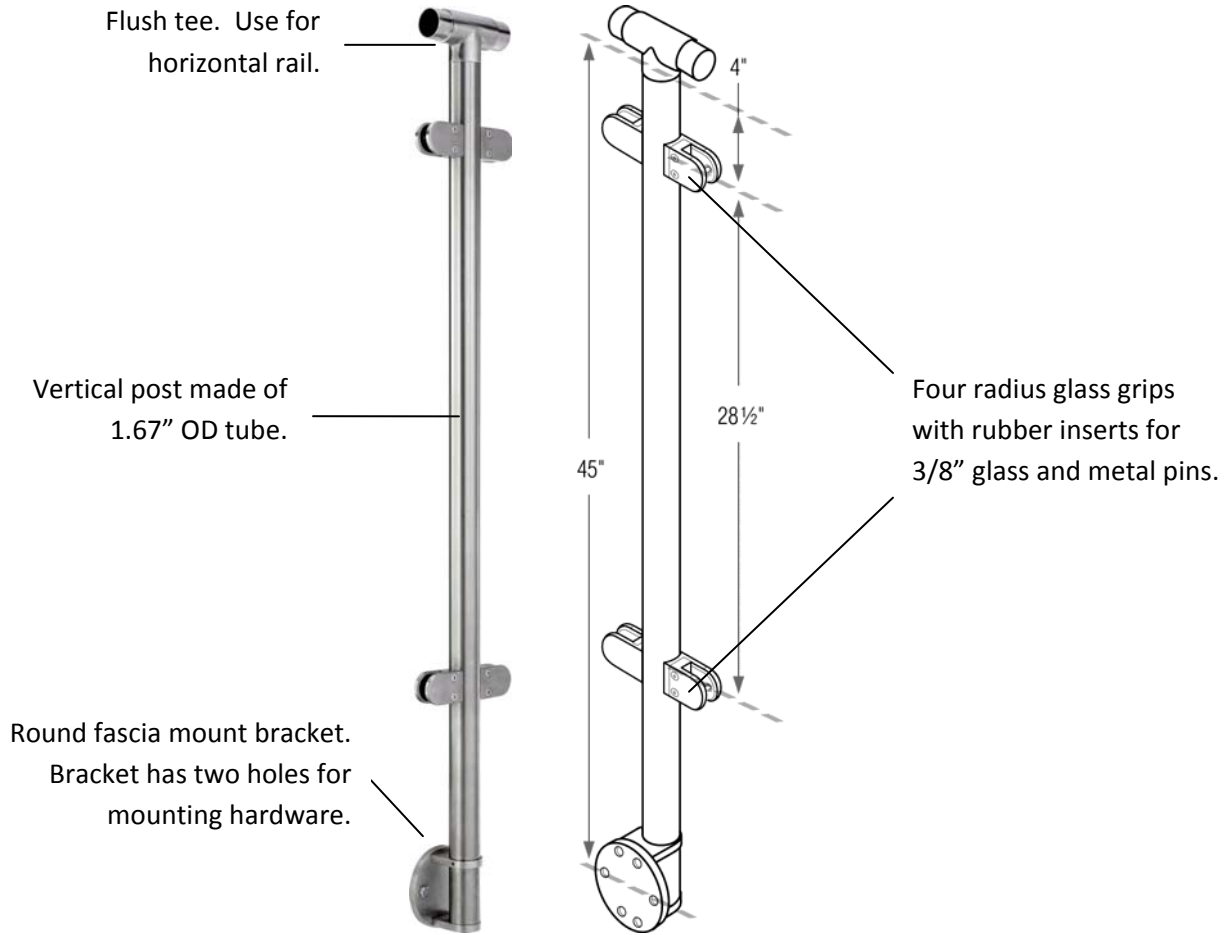

PART#G424/42/W/MD/C/FT 3/8" Glass, 42H, Fascia, Center, Flush Fitting

- Use as a center post on horizontal rails.

MATERIAL, FINISHES, USAGE		
	304 SST	316 SST
Polished		
Circular Satin		√
Clear Coat		
Indoor		√
Outdoor		√

MATERIAL CARE	
Stainless Steel	Use metal cleaner and apply with a damp, soft cloth.

INSTALLATION	Mount fascia bracket at correct location to ensure 42" handrail height from floor / stair. Use hardware appropriate for material on which bracket is being mounted. Place tube on fascia bracket and tighten set screw to tube.
HARDWARE INCLUDED	---
USE TOGETHER WITH	1.67" OD tube for handrail (A114).