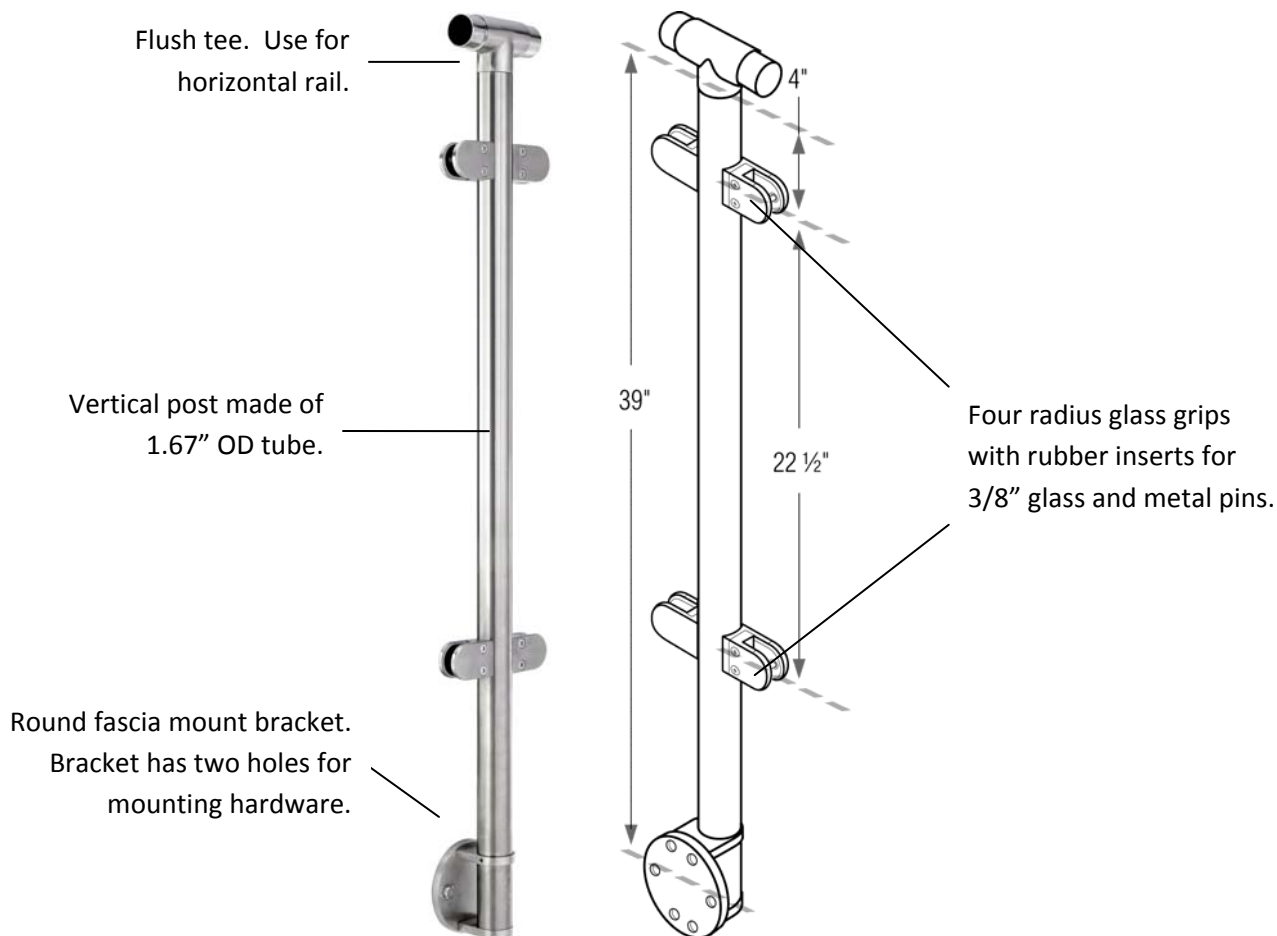

**PART#G424/36/W/MD/C/FT 3/8" Glass, 36H, Fascia, Center, Flush Fitting**

- Use as a center post on horizontal rails

MATERIAL, FINISHES, USAGE		
	304 SST	316 SST
Polished		
Circular Satin		√
Clear Coat		
Indoor		√
Outdoor		√

MATERIAL CARE	
Stainless Steel	Use metal cleaner and apply with a damp, soft cloth.

INSTALLATION	Mount fascia bracket at correct location to ensure 34-38" handrail height from floor / stair. Use hardware appropriate for material on which bracket is being mounted. Place tube on fascia bracket and tighten set screw to tube.
HARDWARE INCLUDED	---
USE TOGETHER WITH	1.67" OD tube for handrail (A114).