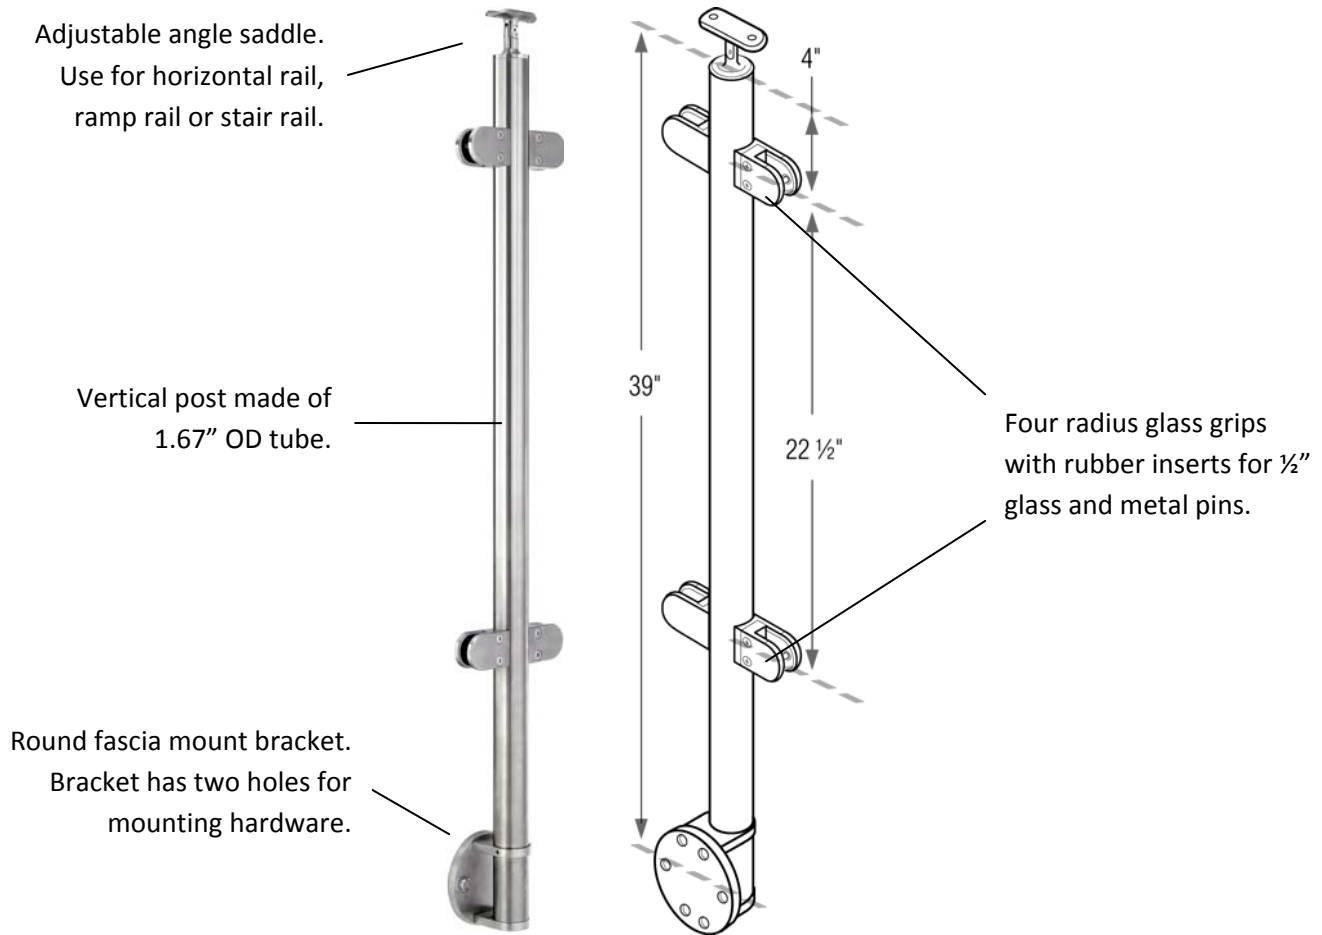

PART#G424/36/W/LG/C/AS 1/2" Glass, 36H, Fascia, Center, Adjustable Saddle

- Use as a center post on horizontal rails and stairs.

MATERIAL, FINISHES, USAGE		
	304 SST	316 SST
Polished		
Circular Satin		√
Clear Coat		
Indoor		√
Outdoor		√

MATERIAL CARE	
Stainless Steel	Use metal cleaner and apply with a damp, soft cloth.

INSTALLATION	Mount fascia bracket at correct location to ensure 34-38" handrail height from floor / stair. Use hardware appropriate for material on which bracket is being mounted. Place tube on fascia bracket and tighten set screw to tube.
HARDWARE INCLUDED	2 x 10-24 Philips Flat Head Machine Screw (316SST) to connect post to handrail tube.
USE TOGETHER WITH	1.67" OD tube for handrail (A114).