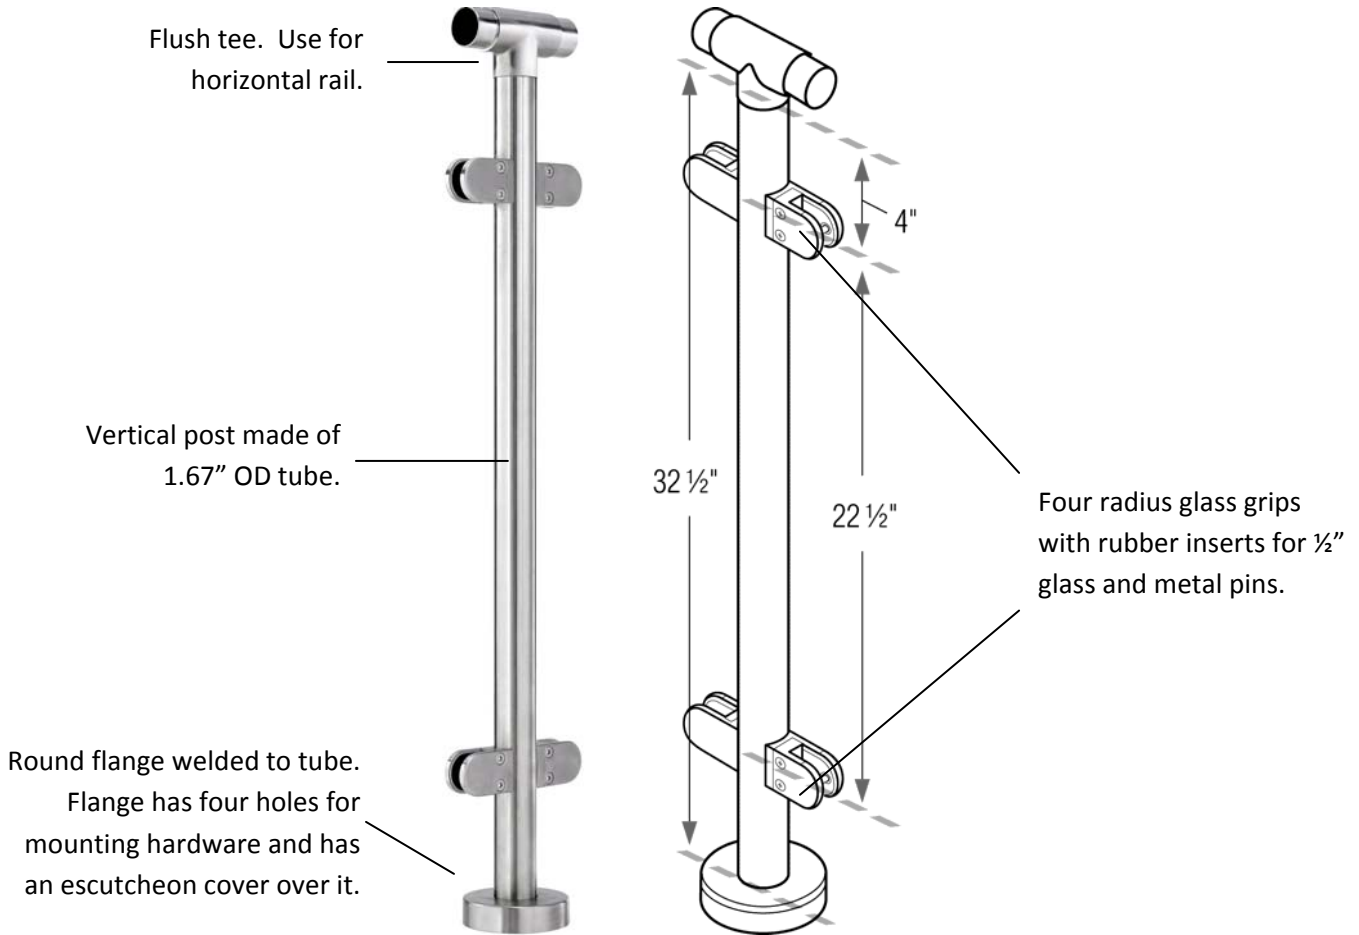

**PART#G424/36/F/LG/C/FT 1/2" Glass, 36H, Flange, Center, Flush Fitting**

- Use as a center post on horizontal rails.

MATERIAL, FINISHES, USAGE		
	304 SST	316 SST
Polished		
Circular Satin		√
Clear Coat		
Indoor		√
Outdoor		√

MATERIAL CARE	
Stainless Steel	Use metal cleaner and apply with a damp, soft cloth.

INSTALLATION	Lift flange canopy. Remove glass grips for more clearance, if necessary. Bolt flange to the ground using hardware appropriate for the surface that it is being mounted on. Lower canopy and secure with silicone (optional). Replace glass grips.
HARDWARE INCLUDED	---
USE TOGETHER WITH	1.67" OD tube for handrail (A114).