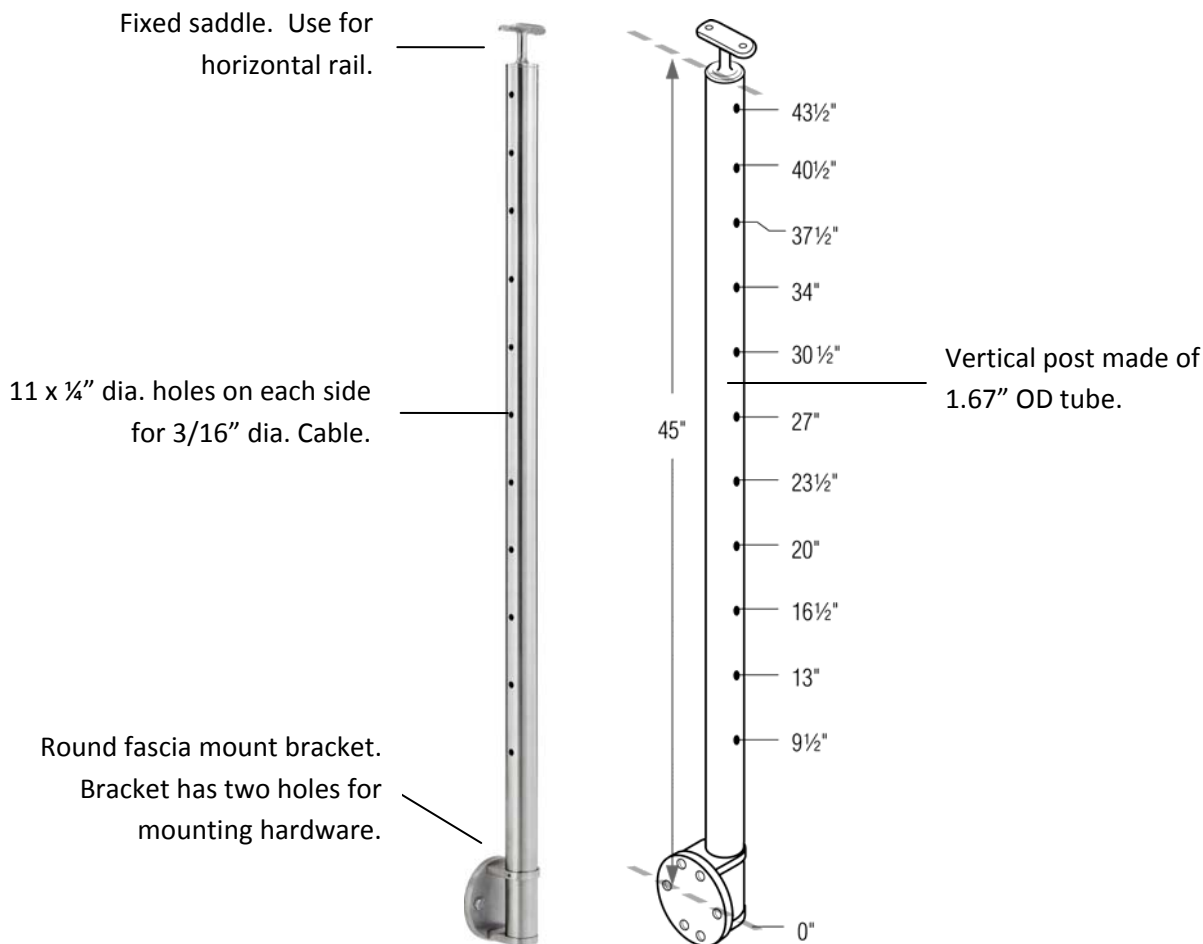

PART#C424/42/W/MD/C/SF 3/16" Cable, 42H, Fascia, Center, Fixed Saddle

- Use as a center post.

MATERIAL, FINISHES, USAGE		
	304 SST	316 SST
Polished		
Circular Satin		√
Clear Coat		
Indoor		√
Outdoor		√

MATERIAL CARE	
Stainless Steel	Use metal cleaner and apply with a damp, soft cloth.

INSTALLATION	Mount fascia bracket at correct location to ensure 42" handrail height from floor / stair. Use hardware appropriate for material on which bracket is being mounted. Place tube on fascia bracket and tighten set screw to tube.
HARDWARE INCLUDED	2 x 1/4-20 x 1/2" Philips Flat Head Machine Screw (316SST) to connect post to handrail tube.
USE TOGETHER WITH	1.67" OD tube for handrail (A114) and 3/16" cable rail assemblies.