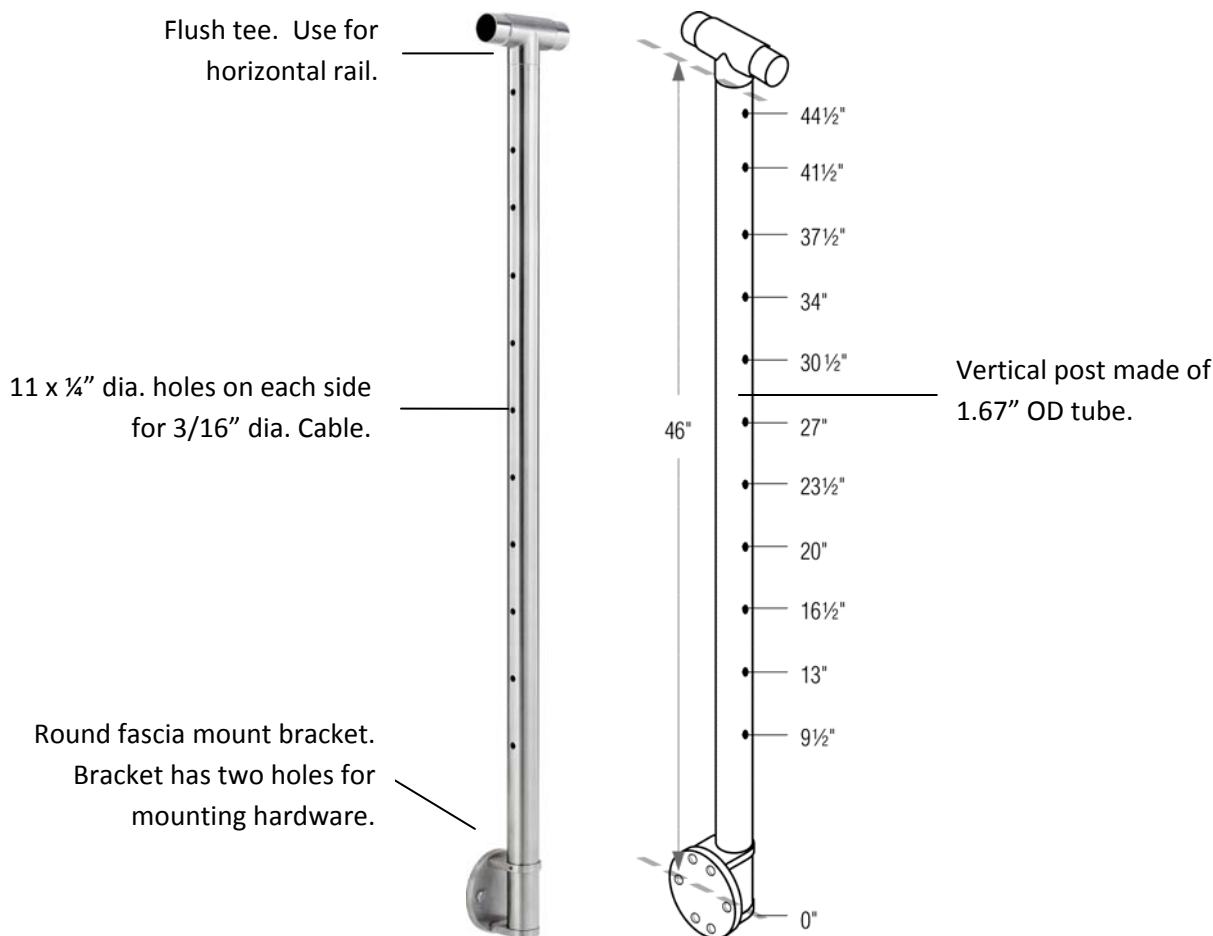

C424/42/W/MD/C/FT 3/16" Cable, 42H, Fascia, Center, Flush Fitting

- Use as a center post.

MATERIAL, FINISHES, USAGE		
	304 SST	316 SST
Polished		
Circular Satin		√
Clear Coat		
Indoor		√
Outdoor		√

MATERIAL CARE	
Stainless Steel	Use metal cleaner and apply with a damp, soft cloth.

INSTALLATION	Mount fascia bracket at correct location to ensure 42" handrail height from floor / stair. Use hardware appropriate for material on which bracket is being mounted. Place tube on fascia bracket and tighten set screw to tube.
HARDWARE INCLUDED	---
USE TOGETHER WITH	1.67" OD tube for handrail (A114) and 3/16" cable rail assemblies.