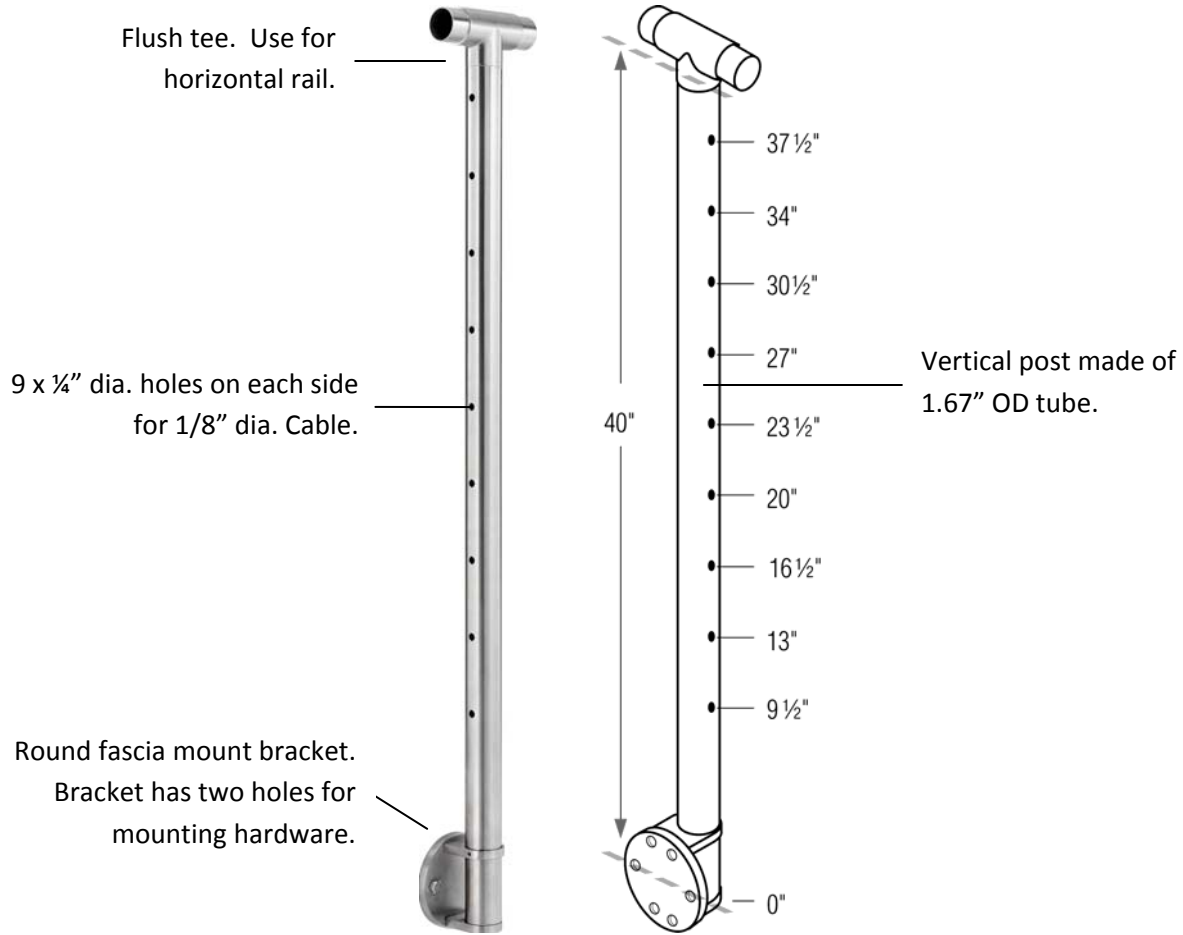

PART#C424/36/W/SM/C/FT 1/8" Cable, 36H, Fascia, Center, Flush Fitting

- Use as a center post.

MATERIAL, FINISHES, USAGE		
	304 SST	316 SST
Polished		
Circular Satin		√
Clear Coat		
Indoor		√
Outdoor		√

MATERIAL CARE	
Stainless Steel	Use metal cleaner and apply with a damp, soft cloth.

INSTALLATION	Mount fascia bracket at correct location to ensure 34-38" handrail height from floor / stair. Use hardware appropriate for material on which bracket is being mounted. Place tube on fascia bracket and tighten set screw to tube.
HARDWARE INCLUDED	---
USE TOGETHER WITH	1.67" OD tube for handrail (A114) and 1/8" cable rail assemblies.