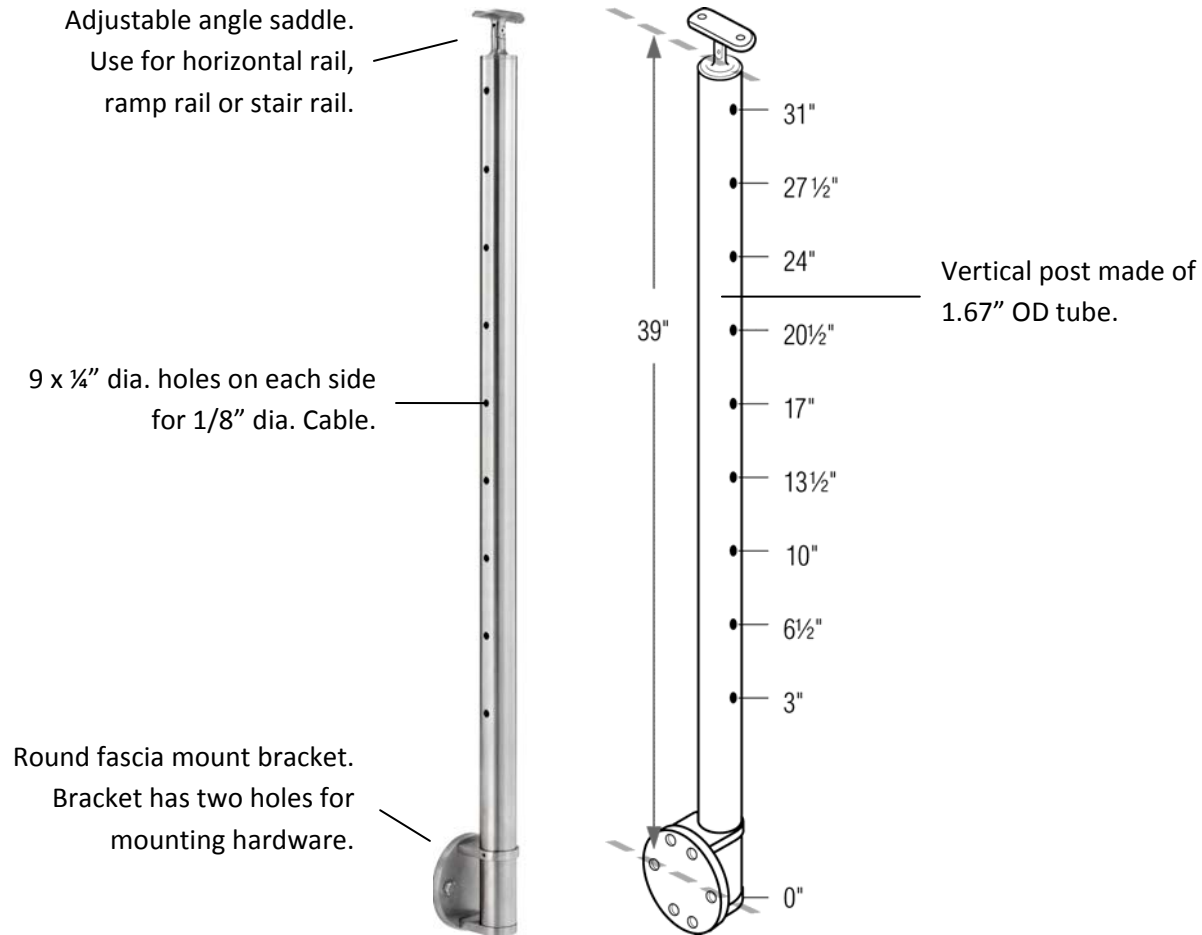

PART#C424/36/W/SM/C/AS 1/8" Cable, 36H, Fascia, Center, Adjustable Saddle

- Use as a center post.

MATERIAL, FINISHES, USAGE		
	304 SST	316 SST
Polished		
Circular Satin		√
Clear Coat		
Indoor		√
Outdoor		√

MATERIAL CARE	
Stainless Steel	Use metal cleaner and apply with a damp, soft cloth.

INSTALLATION	Mount fascia bracket at correct location to ensure 34-38" handrail height from floor / stair. Use hardware appropriate for material on which bracket is being mounted. Place tube on fascia bracket and tighten set screw to tube.
HARDWARE INCLUDED	2 x 10-24 Philips Flat Head Machine Screw (316SST) to connect post to handrail tube.
USE TOGETHER WITH	1.67" OD tube for handrail (A114) and 1/8" cable rail assemblies.