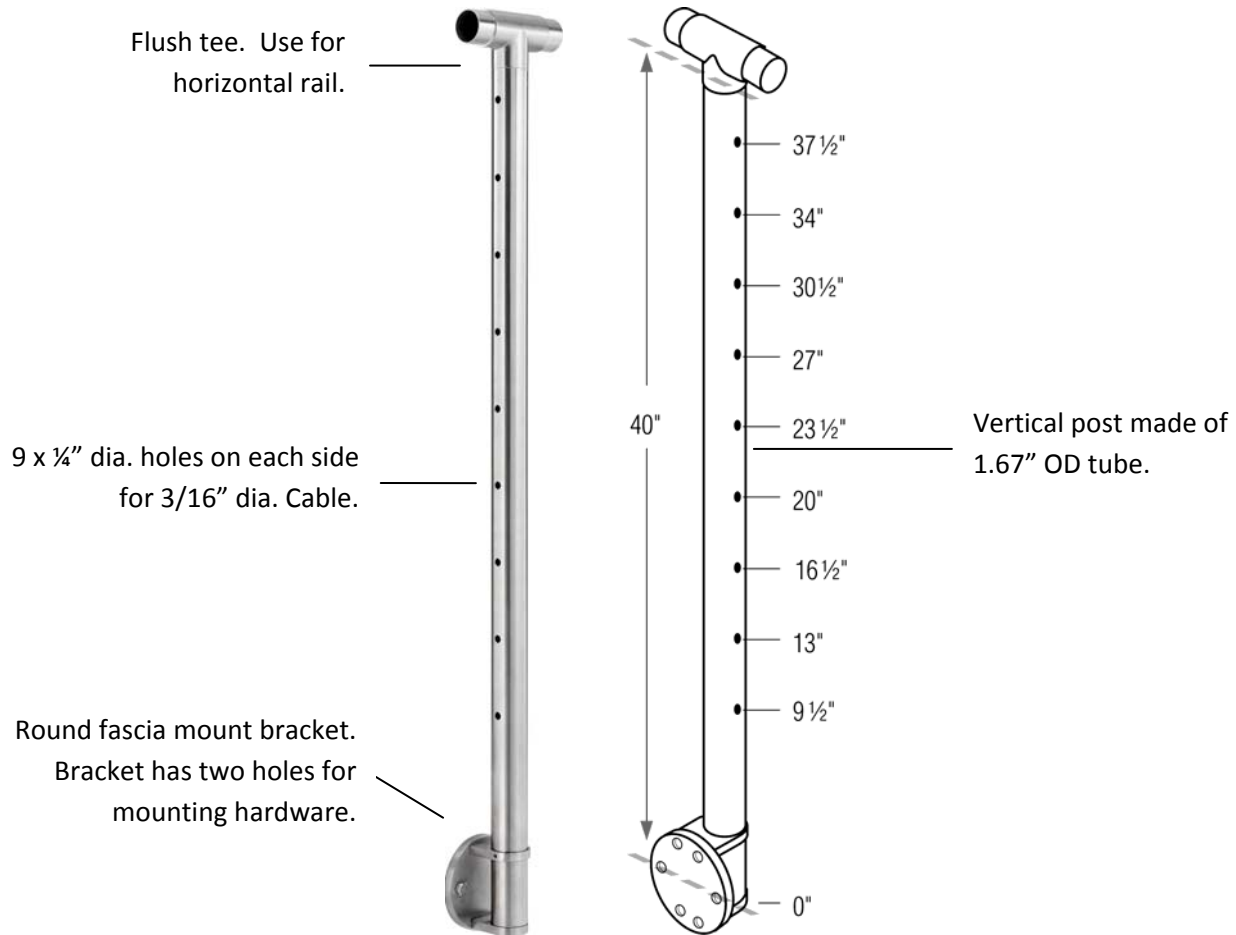

PART#C424/36/W/MD/C/FT 3/16" Cable, 36H, Fascia, Center, Flush Fitting

- Use as a center post.

MATERIAL, FINISHES, USAGE		
	304 SST	316 SST
Polished		
Circular Satin		✓
Clear Coat		
Indoor		✓
Outdoor		✓

MATERIAL CARE	
Stainless Steel	Use metal cleaner and apply with a damp, soft cloth.

INSTALLATION	Mount fascia bracket at correct location to ensure 34-38" handrail height from floor / stair. Use hardware appropriate for material on which bracket is being mounted. Place tube on fascia bracket and tighten set screw to tube.
HARDWARE INCLUDED	---
USE TOGETHER WITH	1.67" OD tube for handrail (A114) and 3/16" cable rail assemblies.