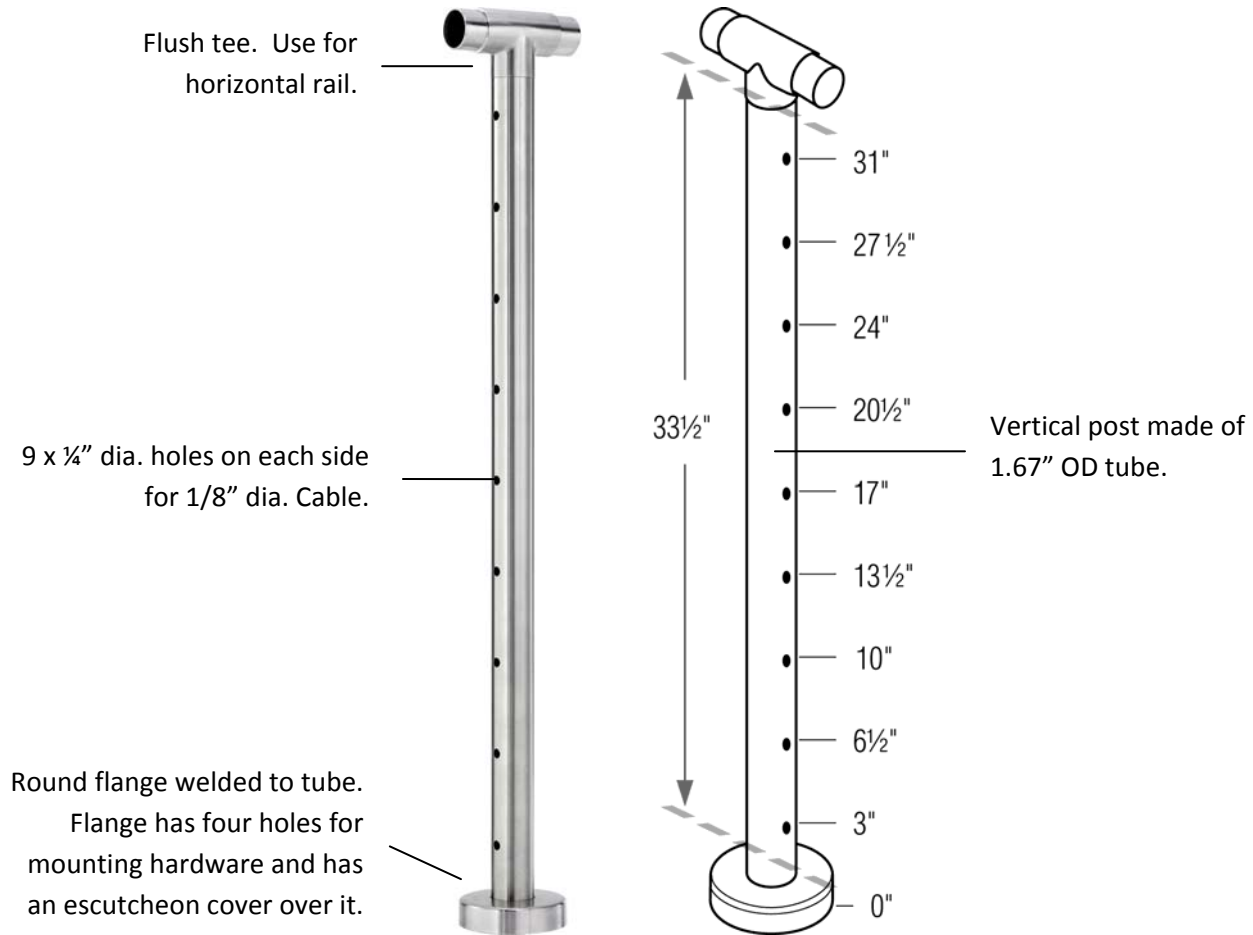

PART#C424/36/F/SM/C/FT 1/8" Cable, 36H, Flange, Center, Flush Fitting

- Use as a center post.

MATERIAL, FINISHES, USAGE		
	304 SST	316 SST
Polished		
Circular Satin		√
Clear Coat		
Indoor		√
Outdoor		√

MATERIAL CARE	
Stainless Steel	Use metal cleaner and apply with a damp, soft cloth.

INSTALLATION	Lift flange canopy. Bolt flange to the ground using hardware appropriate for the surface that it is being mounted on. Lower canopy and secure with silicone (optional).
HARDWARE INCLUDED	---
USE TOGETHER WITH	1.67" OD tube for handrail (A114) and 1/8" cable rail assemblies.