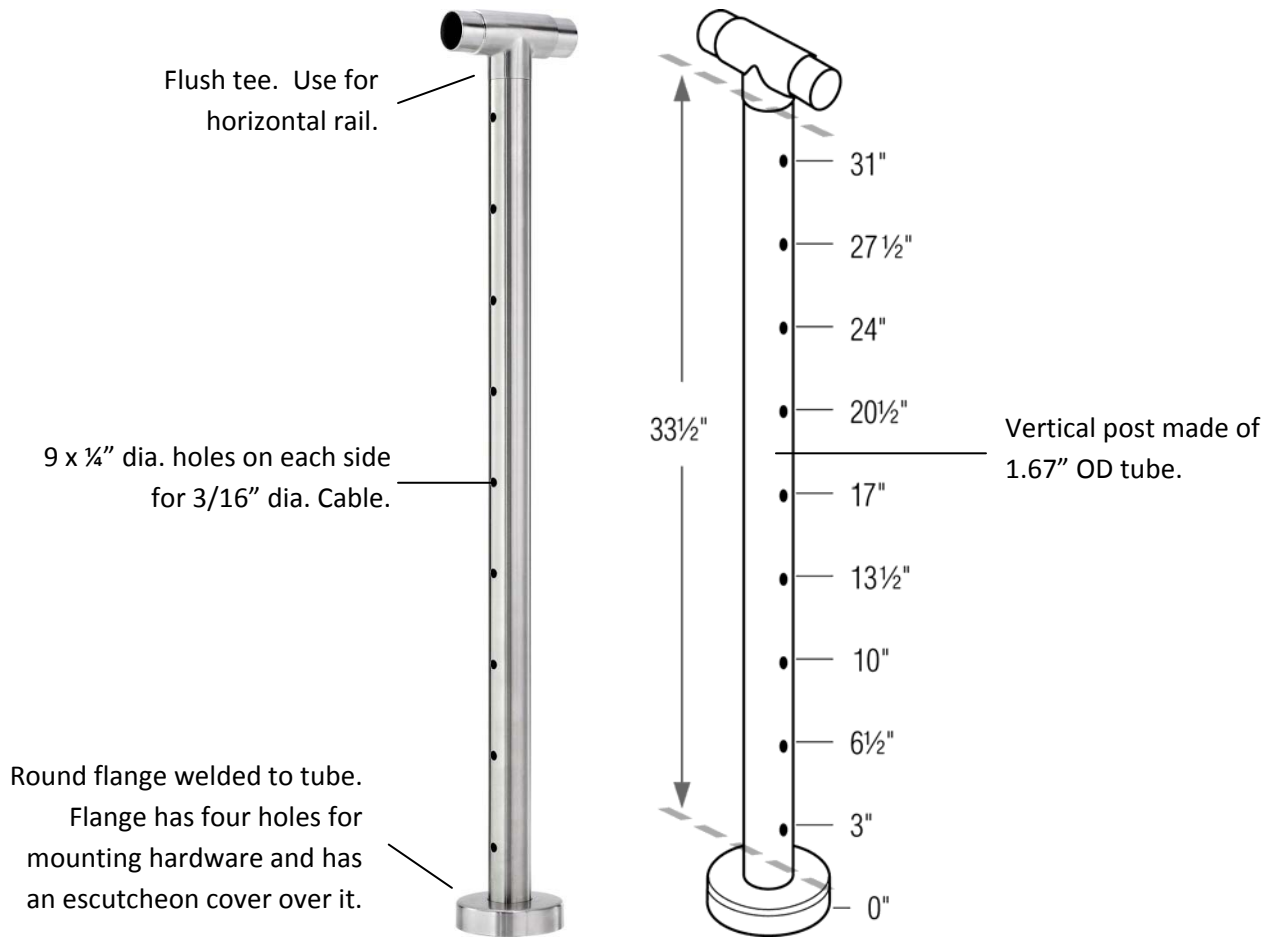

PART#C424/36/F/MD/C/FT 3/16" Cable, 36H, Flange, Center, Flush Fitting

- Use as a center post.

MATERIAL, FINISHES, USAGE		
	304 SST	316 SST
Polished		
Circular Satin		√
Clear Coat		
Indoor		√
Outdoor		√

MATERIAL CARE	
Stainless Steel	Use metal cleaner and apply with a damp, soft cloth.

INSTALLATION	Lift flange canopy. Bolt flange to the ground using hardware appropriate for the surface that it is being mounted on. Lower canopy and secure with silicone (optional).
HARDWARE INCLUDED	---
USE TOGETHER WITH	1.67" OD tube for handrail (A114) and 3/16" cable rail assemblies.