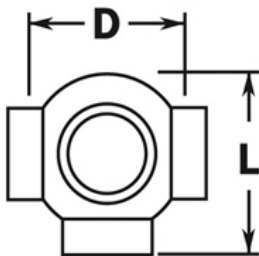

PART# 707/1H

Side Outlet Cross for 1-1/2" Diameter Tubing

D	2-1/2"
L	2-11/16"

MATERIAL & AVAILABLE FINISHES

	BRASS	304 SST	316 SST
Polished	√		
Satin	√		
Clear Coat	√		

MATERIAL USAGE

	BRASS	304 SST	316 SST
Indoor	√		
Outdoor	√*		
*Uncoated brass only			

MATERIAL CARE

Brass	Use Lavi Metal Polish (Item# 00202) and apply with a damp, soft cloth.
--------------	--

INSTALLATION

Insert tube in openings and fix the fitting to the tube using the self drilling screws.

HARDWARE INCLUDED

5 x #8 x 5/8" Philips pan head self drilling screws.

USE TOGETHER WITH

1.5" OD tube (A110) and other ball fittings (700 series).